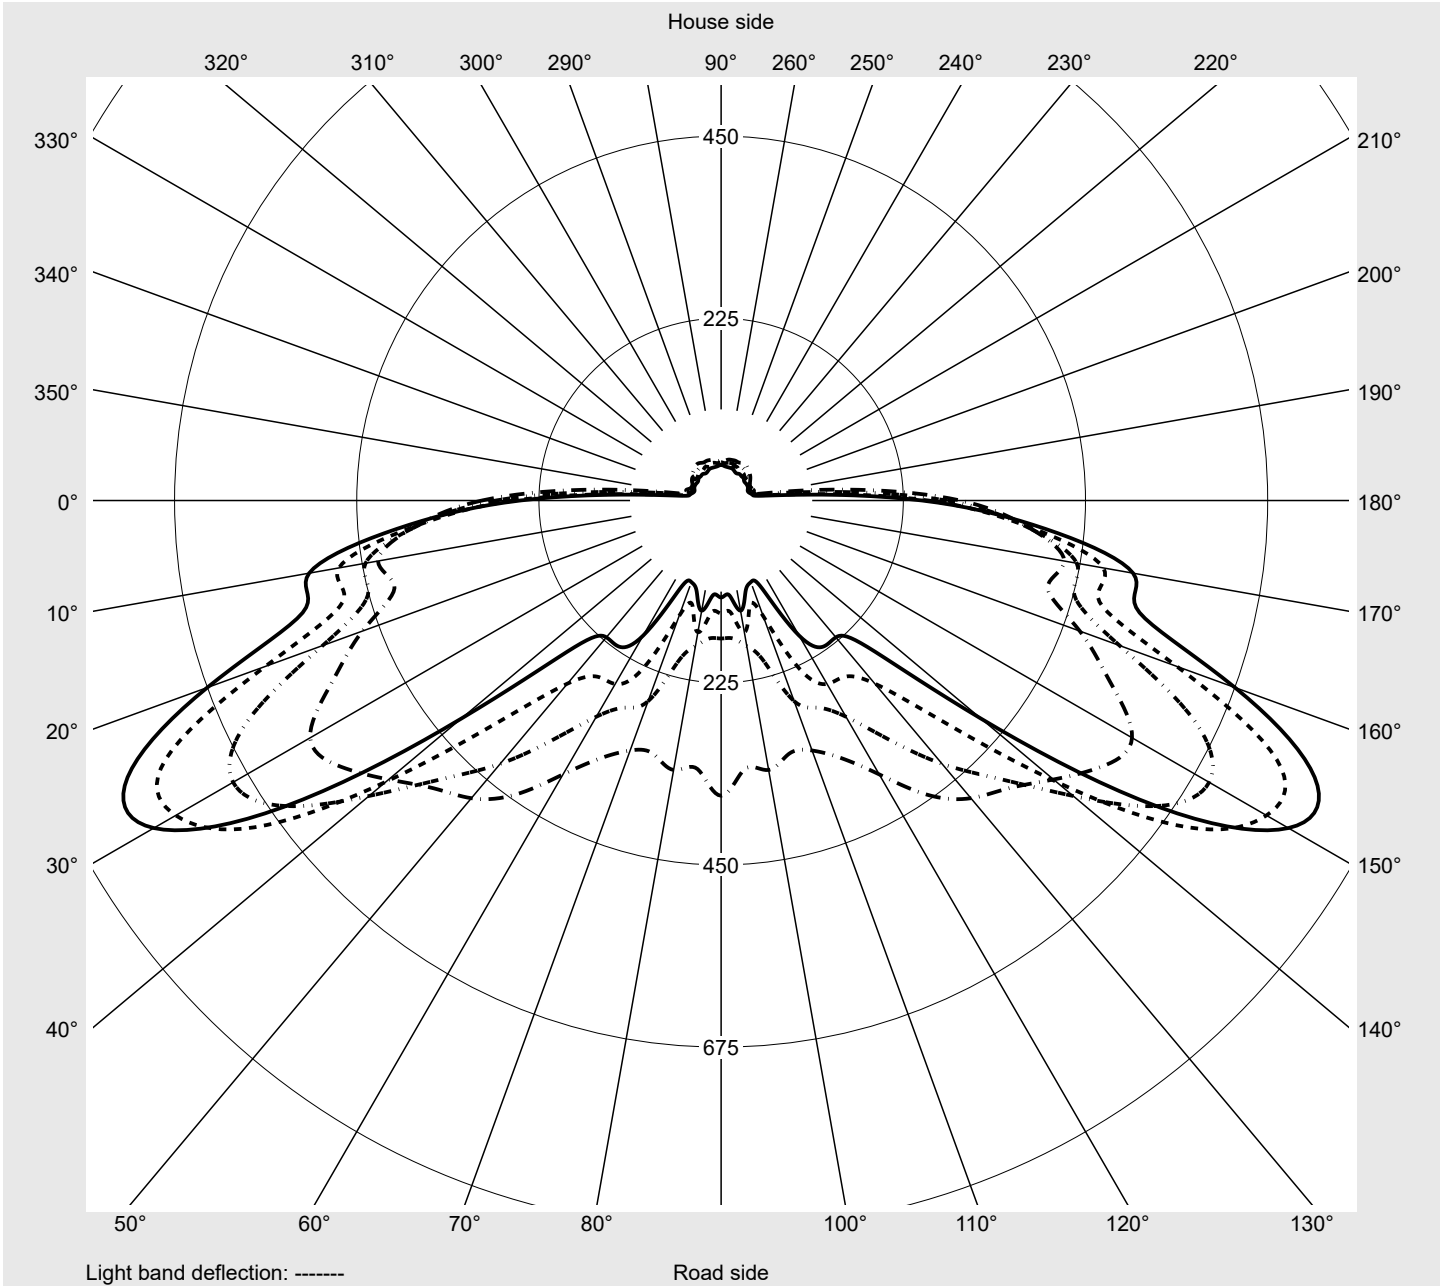

Photometric test report

Family
Streetlight 21 mini easy LED

Order number: 5XE6E37N08HB
EAN: 4058352897607

LP number
59077_1139

Version	post-top or side-entry mounting, NEMA 7 pin (DALI)
Optic	direct, asymmetric wide distribution S100006
Cover	toughened safety glass
Lamps	LED 3000 K CRI ≥ 70
Controlgear	ECG-DALI Plus
Rated values	Net luminous flux = 9040 lm Power consumption = 66.0 W Luminous efficacy = 137 lm/W

serial
documentation
16.06.2023

siteco

Luminous intensity in cd/klm

C180-0

C210-30

C215-35

C270-90

Imax: 809 cd/klm

Luminaire output ratios

Eta	100.0%
Eta 0° - 90°	100.0%
Eta 90° - 180°	0.0%

Luminous intensity class acc. to EN13201-2

Class:	G4
Imax 70°	498.7
Imax 80°	32.8
Imax 90°	0.0
Imax >90°	0.0
Imax >95°	0.0

Measurement conditions

DIN EN 13032 and DIN 5032

Photometric test report

Family Streetlight 21 mini easy LED	Order number: 5XE6E37N08HB EAN: 4058352897607	LP number 59077_1139
---	--	--------------------------------

Envelope curve in cd/klm **KMK 62.5°** **KMK 60°** **KMK 57.5°** **KMK 55°** **siteco**