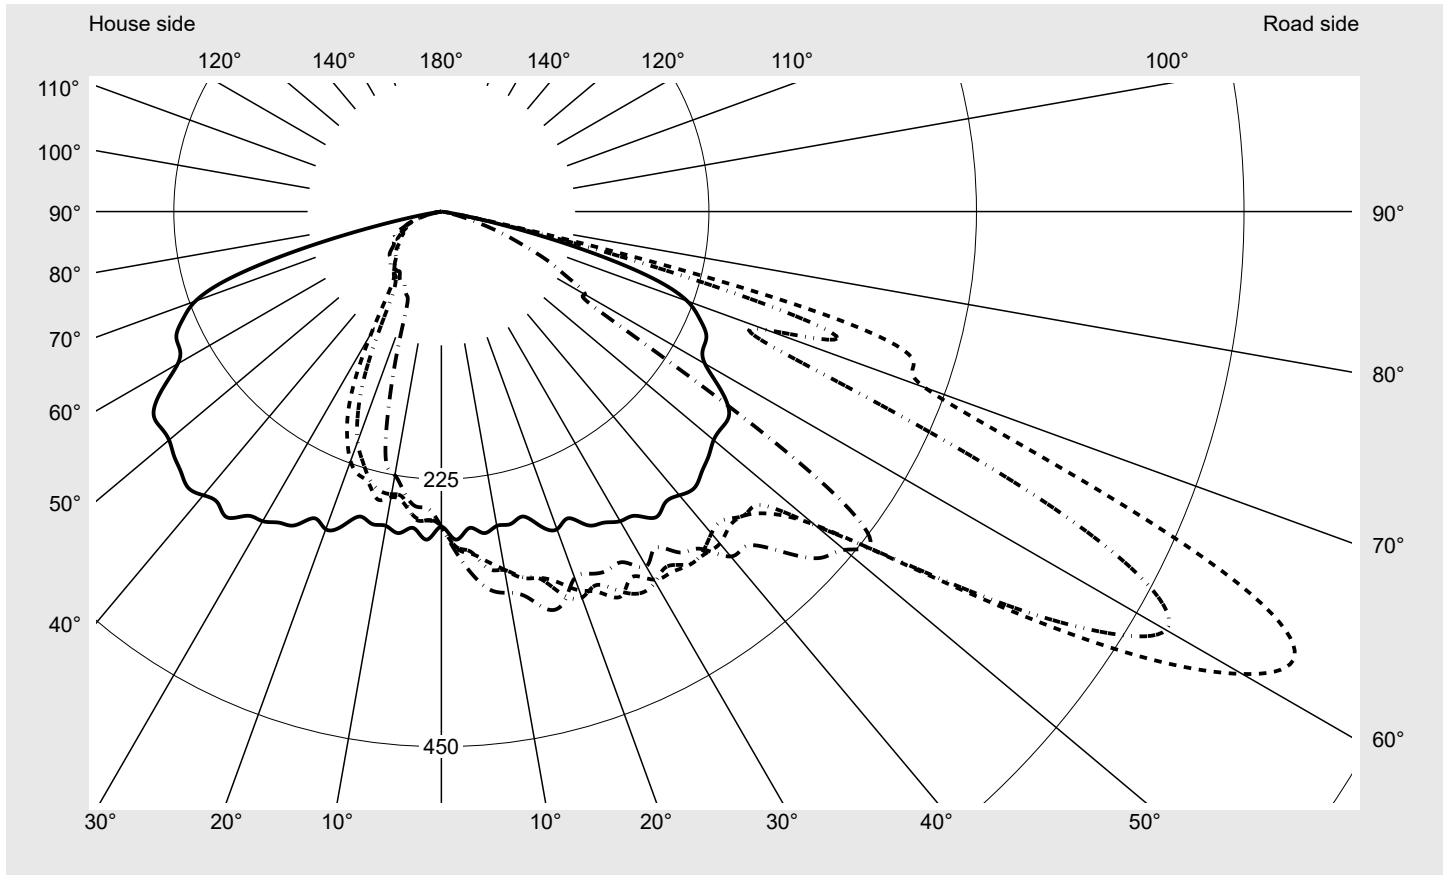

Photometric test report

Family
Streetlight 21 mini easy LED

Order number: 5XE6E37N08HB
EAN: 4058352897607

LP number
59077_1139

Version	post-top or side-entry mounting, NEMA 7 pin (DALI)
Optic	direct, asymmetric wide distribution S100006
Cover	toughened safety glass
Lamps	LED 3000 K CRI ≥ 70
Controlgear	ECG-DALI Plus
Rated values	Net luminous flux = 9040 lm Power consumption = 66.0 W Luminous efficacy = 137 lm/W

serial
documentation
16.06.2023

siteco

Luminous intensity in cd/klm

C180-0

C210-30

C215-35

C270-90

Imax: 809 cd/klm

Luminaire output ratios

Eta	100.0%
Eta 0° - 90°	100.0%
Eta 90° - 180°	0.0%

Luminous intensity class acc. to EN13201-2

Class:	G4
Imax 70°	498.7
Imax 80°	32.8
Imax 90°	0.0
Imax >90°	0.0
Imax >95°	0.0

Measurement conditions

DIN EN 13032 and DIN 5032

Photometric test report

Family Streetlight 21 mini easy LED	Order number: 5XE6E37N08HB EAN: 4058352897607	LP number 59077_1139
---	--	--------------------------------

Envelope curve in cd/klm **KMK 62.5°** **KMK 60°** **KMK 57.5°** **KMK 55°** **siteco**