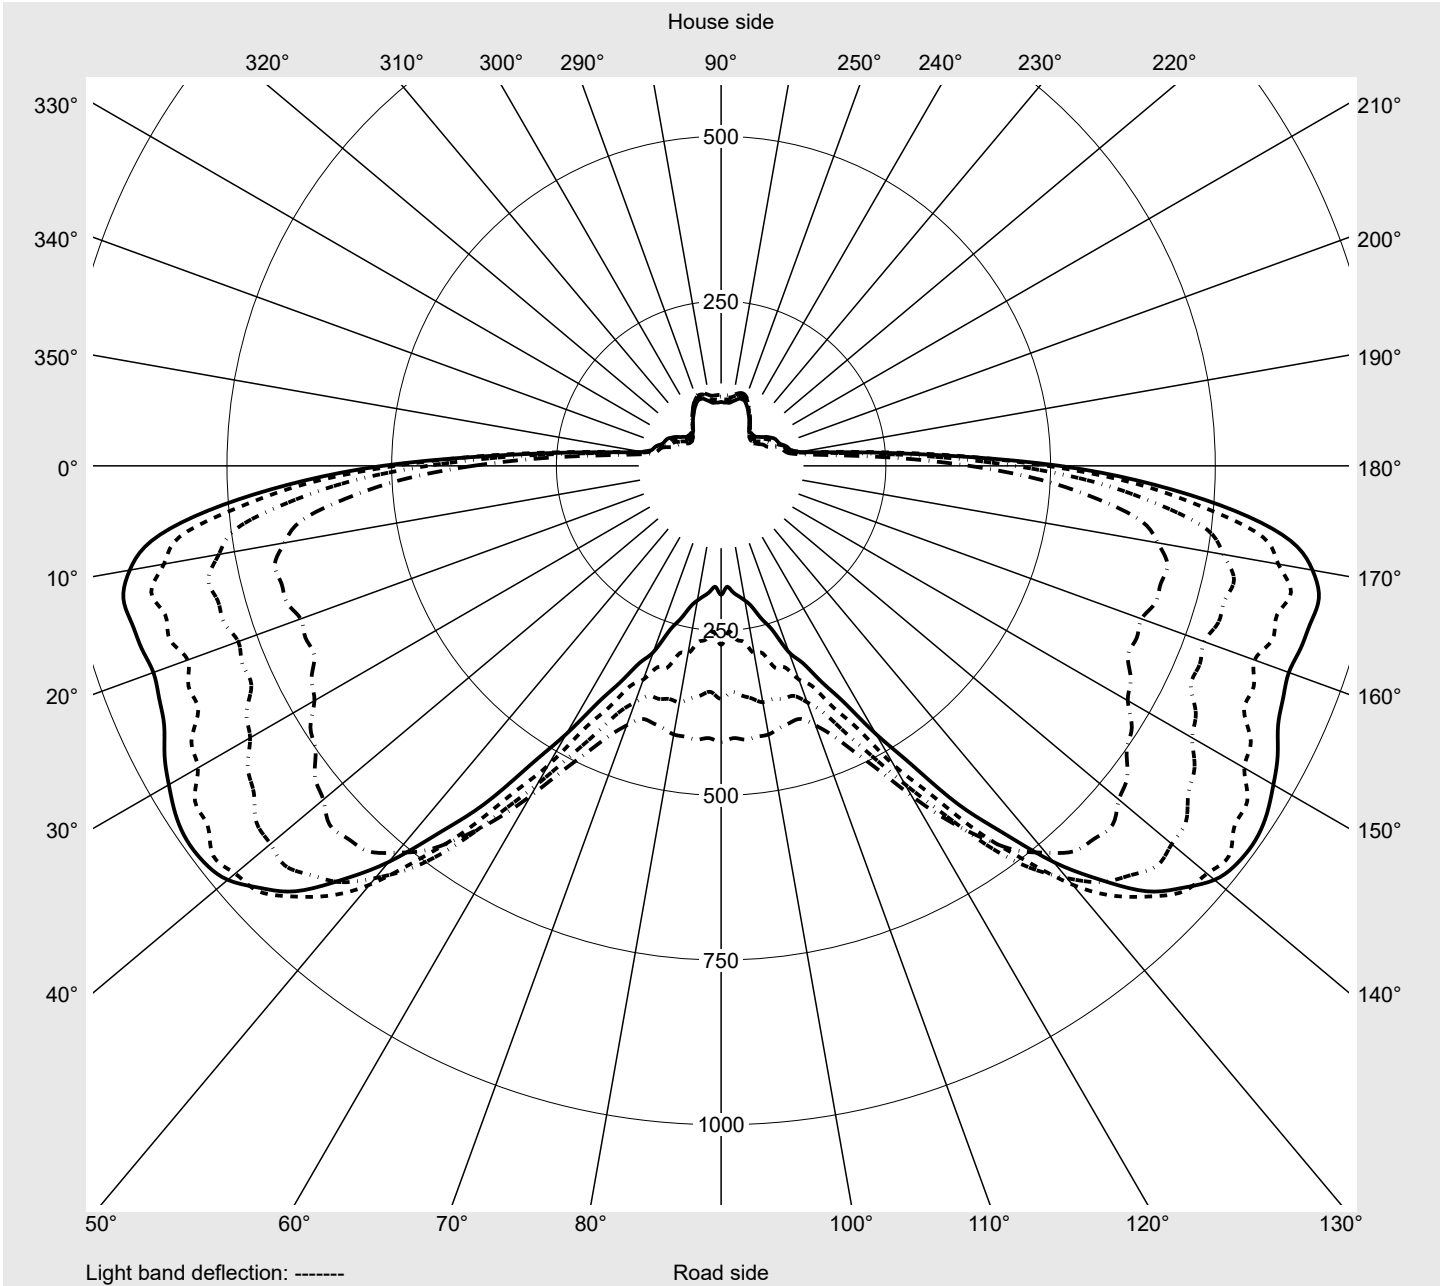

Photometric test report

Family Streetlight 21 mini easy LED	Order number: 5XE6H37N08GB EAN: 4058352897652	LP number 59066_830
	Version post-top or side-entry mounting, NEMA 7 pin (DALI)	serial documentation 16.06.2023
	Optic direct, asymmetric A520002	
	Cover toughened safety glass	
	Lamps LED 3000 K CRI ≥ 70	
	Controlgear ECG-DALI Plus	
Rated values	Net luminous flux = 5840 lm Power consumption = 40.4 W Luminous efficacy = 144.6 lm/W	

Luminous intensity in cd/klm C180-0 C215-35 C217,5-37,5 C270-90 **Imax: 990 cd/klm**

Luminaire output ratios	
Eta	100.0%
Eta 0° - 90°	100.0%
Eta 90° - 180°	0.0%

Luminous intensity class acc. to EN13201-2	
Class:	G3
Imax 70°	685.4
Imax 80°	32.5
Imax 90°	0.0
Imax >90°	0.0
Imax >95°	0.0

Measurement conditions
DIN EN 13032 and DIN 5032

Photometric test report

Family Streetlight 21 mini easy LED	Order number: 5XE6H37N08GB EAN: 4058352897652	LP number 59066_830
---	--	--------------------------------------

Envelope curve in cd/klm **KMK 66°** **KMK 65°** **KMK 64°** **KMK 63°** **siteco**

Photometric test report

Family Streetlight 21 mini easy LED	Order number: 5XE6H37N08GB EAN: 4058352897652	LP number 59066_830
Table of values for luminous intensities		Maximum luminous intensity
		siteco