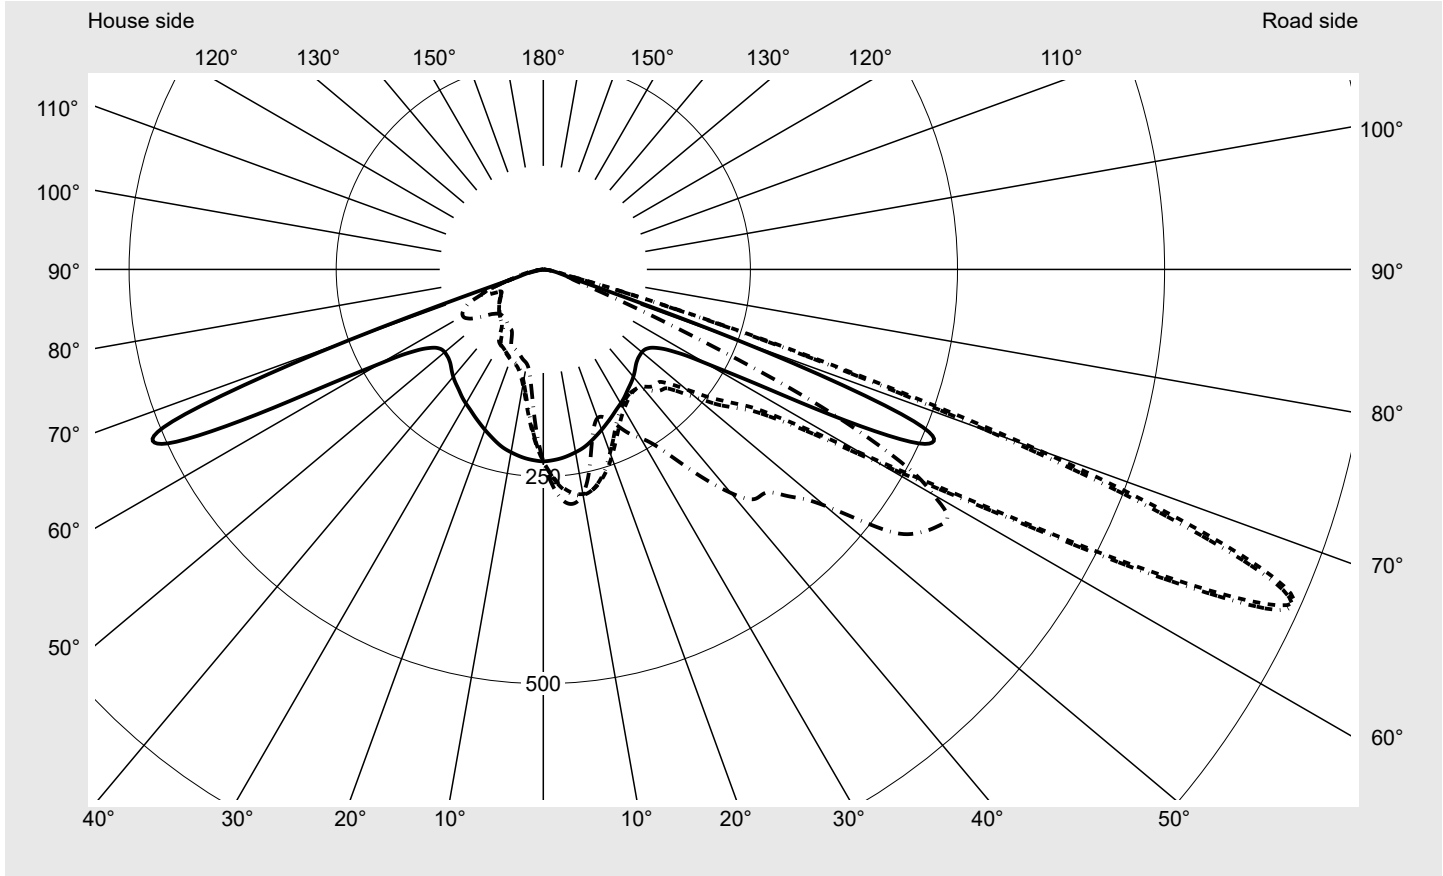

Photometric test report

Family Streetlight 21 mini easy LED	Order number: 5XE6H37N08GB EAN: 4058352897652	LP number 59066_830
	Version post-top or side-entry mounting, NEMA 7 pin (DALI)	serial documentation 16.06.2023
	Optic direct, asymmetric A520002	
	Cover toughened safety glass	
	Lamps LED 3000 K CRI ≥ 70	
	Controlgear ECG-DALI Plus	
Rated values	Net luminous flux = 5840 lm Power consumption = 40.4 W Luminous efficacy = 144.6 lm/W	

Luminous intensity in cd/klm C180-0 C215-35 C217,5-37,5 C270-90 **Imax: 990 cd/klm**

Luminaire output ratios	
Eta	100.0%
Eta 0° - 90°	100.0%
Eta 90° - 180°	0.0%

Luminous intensity class acc. to EN13201-2	
Class:	G3
Imax 70°	685.4
Imax 80°	32.5
Imax 90°	0.0
Imax >90°	0.0
Imax >95°	0.0

Envelope curve in cd/klm **KMK 66°** **KMK 65°** **KMK 64°** **KMK 63°** **siteco**

Photometric test report

Family Streetlight 21 mini easy LED	Order number: 5XE6H37N08GB EAN: 4058352897652	LP number 59066_830
Table of values for luminous intensities		Maximum luminous intensity
		siteco