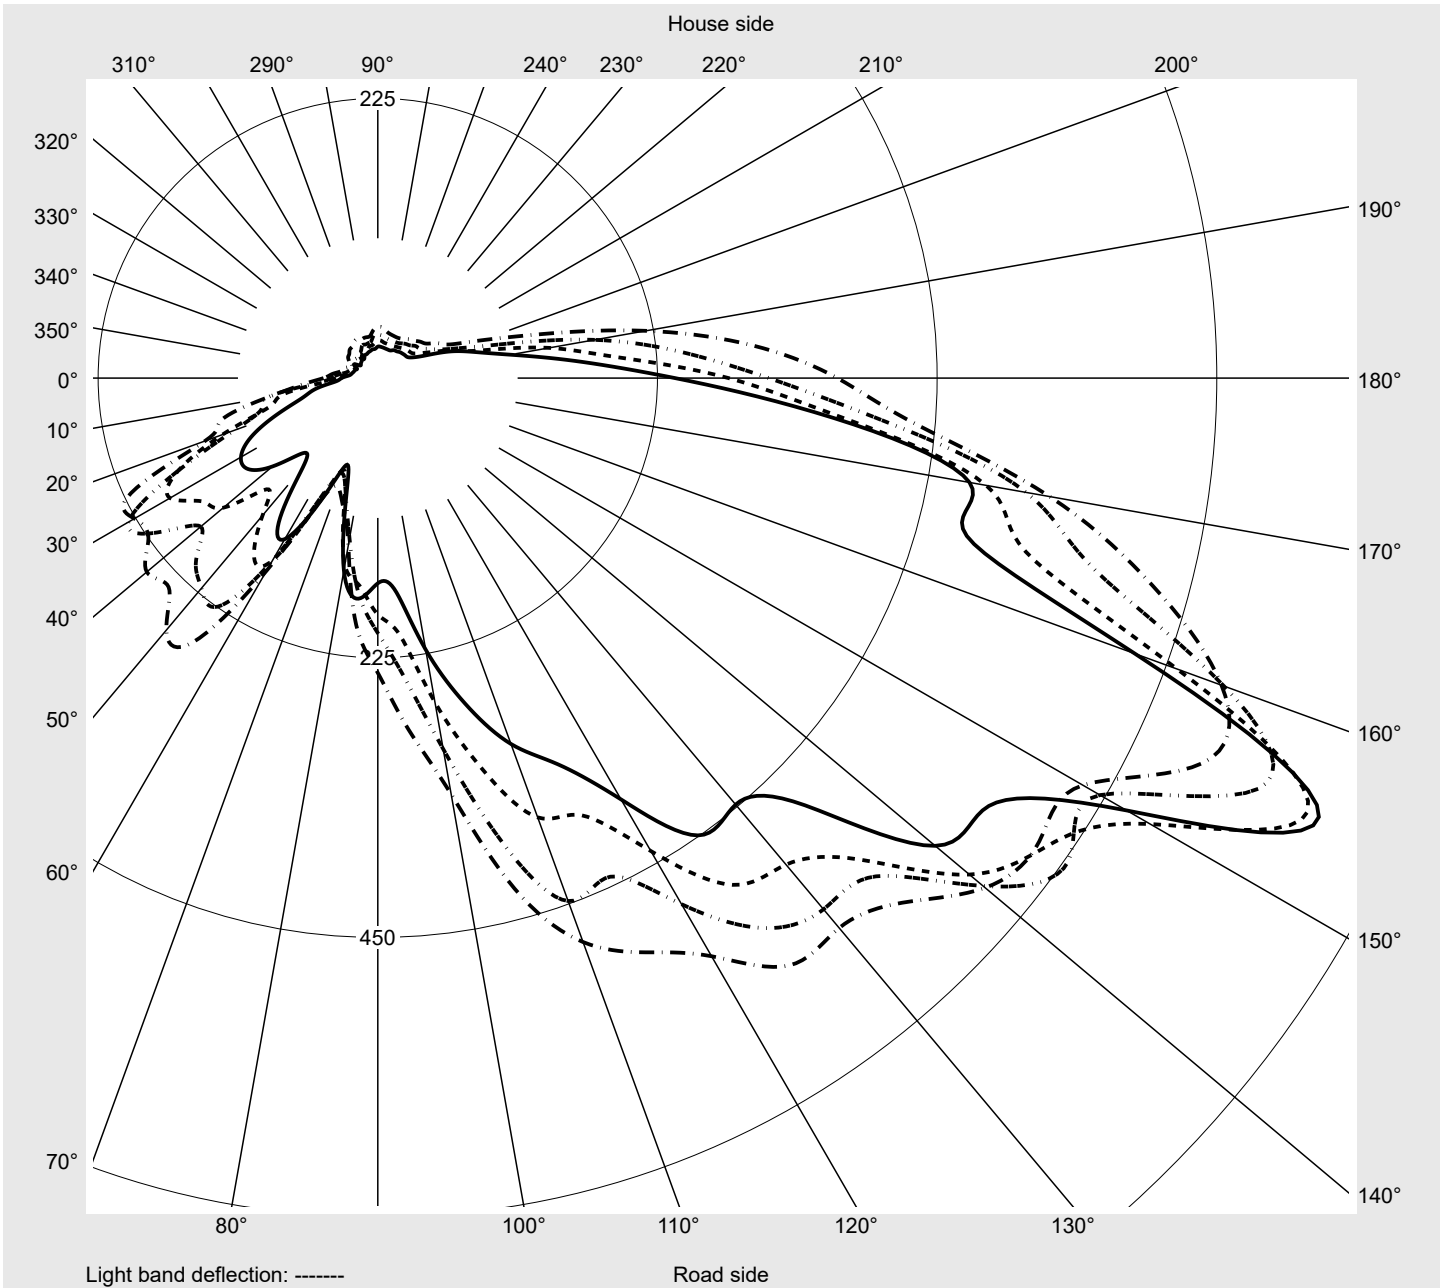

Photometric test report

Family Streetlight 11 mini LED	Order number: 5XC2E11Y08HE EAN: 4058352949689	LP number 58931_175
	Version post-top or side-entry mounting, Smart Interface up/down Optic direct, asymmetric, left wide distribution ZCL0001 Cover transparent, PMMA Lamps LED 1800 K CRI ≥ 70 Controlgear ECG SITECO iQ - DALI2 Rated values Net luminous flux = 4490 lm Power consumption = 58.3 W Luminous efficacy = 77 lm/W	serial documentation 27.07.2023

Luminous intensity in cd/klm C180-0 C270-90 C335-155 C340-160 **Imax: 835 cd/klm**

Luminaire output ratios	
Eta	100.0%
Eta 0° - 90°	100.0%
Eta 90° - 180°	0.0%

Luminous intensity class acc. to EN13201-2	
Class:	G3
Imax 70°	745.4
Imax 80°	99.8
Imax 90°	0.0
Imax >90°	0.0
Imax >95°	0.0

Measurement conditions
DIN EN 13032 and DIN 5032

Photometric test report

Family Streetlight 11 mini LED	Order number: 5XC2E11Y08HE EAN: 4058352949689	LP number 58931_175
--	--	-------------------------------

Envelope curve in cd/klm **KMK 67.5°** **KMK 65°** **KMK 62.5°** **KMK 60°** **siteco**

Photometric test report

Family Streetlight 11 mini LED	Order number: 5XC2E11Y08HE EAN: 4058352949689	LP number 58931_175
Table of values for luminous intensities		Maximum luminous intensity