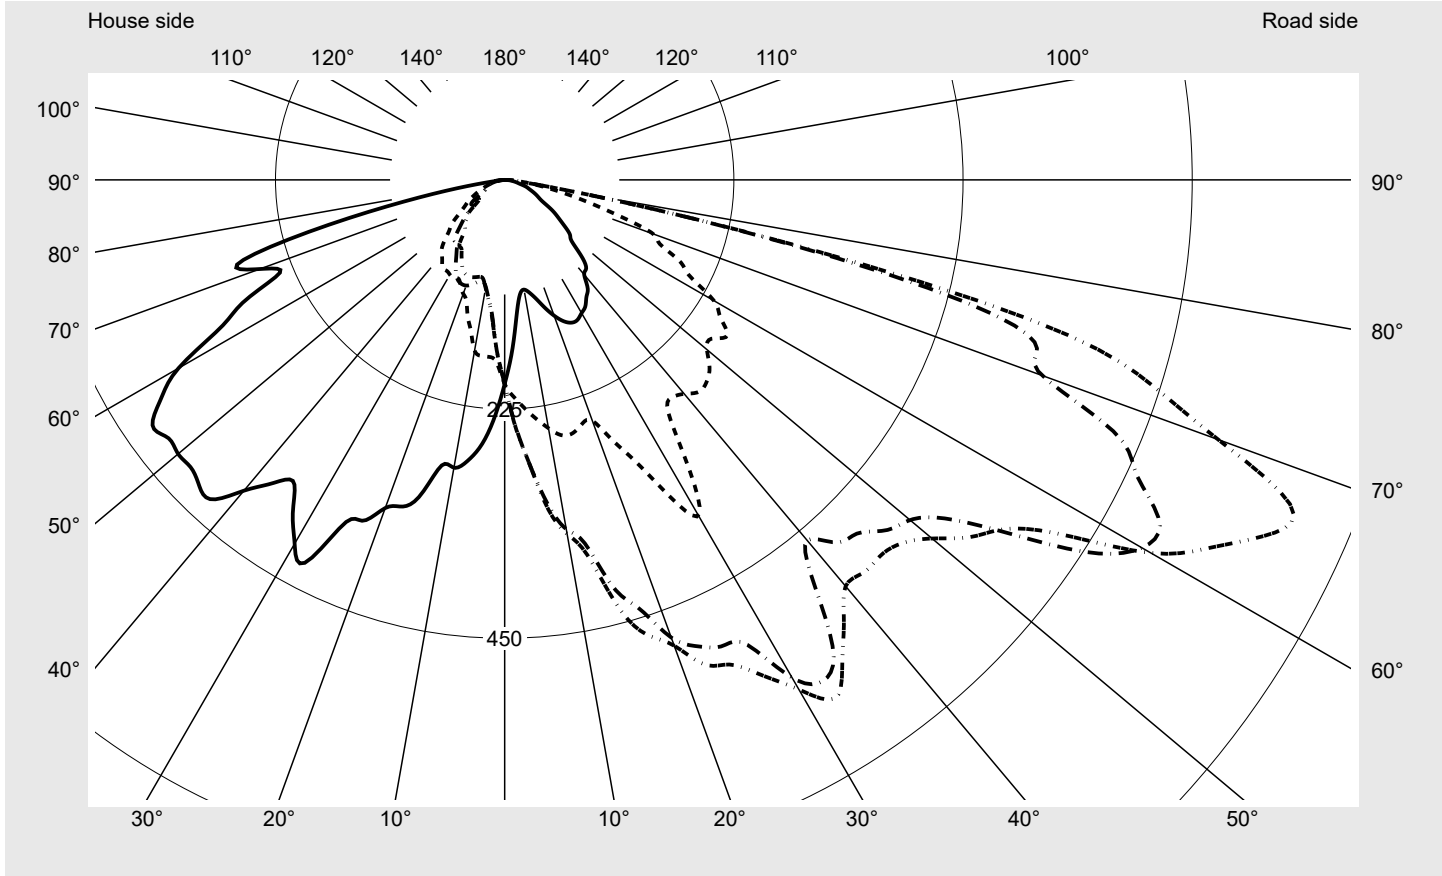

Photometric test report

Family Streetlight 11 mini LED	Order number: 5XC2E11Y08HE EAN: 4058352949689	LP number 58931_175
	Version post-top or side-entry mounting, Smart Interface up/down Optic direct, asymmetric, left wide distribution ZCL0001 Cover transparent, PMMA Lamps LED 1800 K CRI ≥ 70 Controlgear ECG SITECO iQ - DALI2 Rated values Net luminous flux = 4490 lm Power consumption = 58.3 W Luminous efficacy = 77 lm/W	serial documentation 27.07.2023

Luminous intensity in cd/klm C180-0 C270-90 C335-155 C340-160 **Imax: 835 cd/klm**

Luminaire output ratios	
Eta	100.0%
Eta 0° - 90°	100.0%
Eta 90° - 180°	0.0%

Luminous intensity class acc. to EN13201-2	
Class:	G3
Imax 70°	745.4
Imax 80°	99.8
Imax 90°	0.0
Imax >90°	0.0
Imax >95°	0.0

Measurement conditions
DIN EN 13032 and DIN 5032

Photometric test report

Family Streetlight 11 mini LED	Order number: 5XC2E11Y08HE EAN: 4058352949689	LP number 58931_175
--	--	-------------------------------

Envelope curve in cd/klm **KMK 67.5°** **KMK 65°** **KMK 62.5°** **KMK 60°** **siteco**

Photometric test report

Family Streetlight 11 mini LED	Order number: 5XC2E11Y08HE EAN: 4058352949689	LP number 58931_175
Table of values for luminous intensities		Maximum luminous intensity