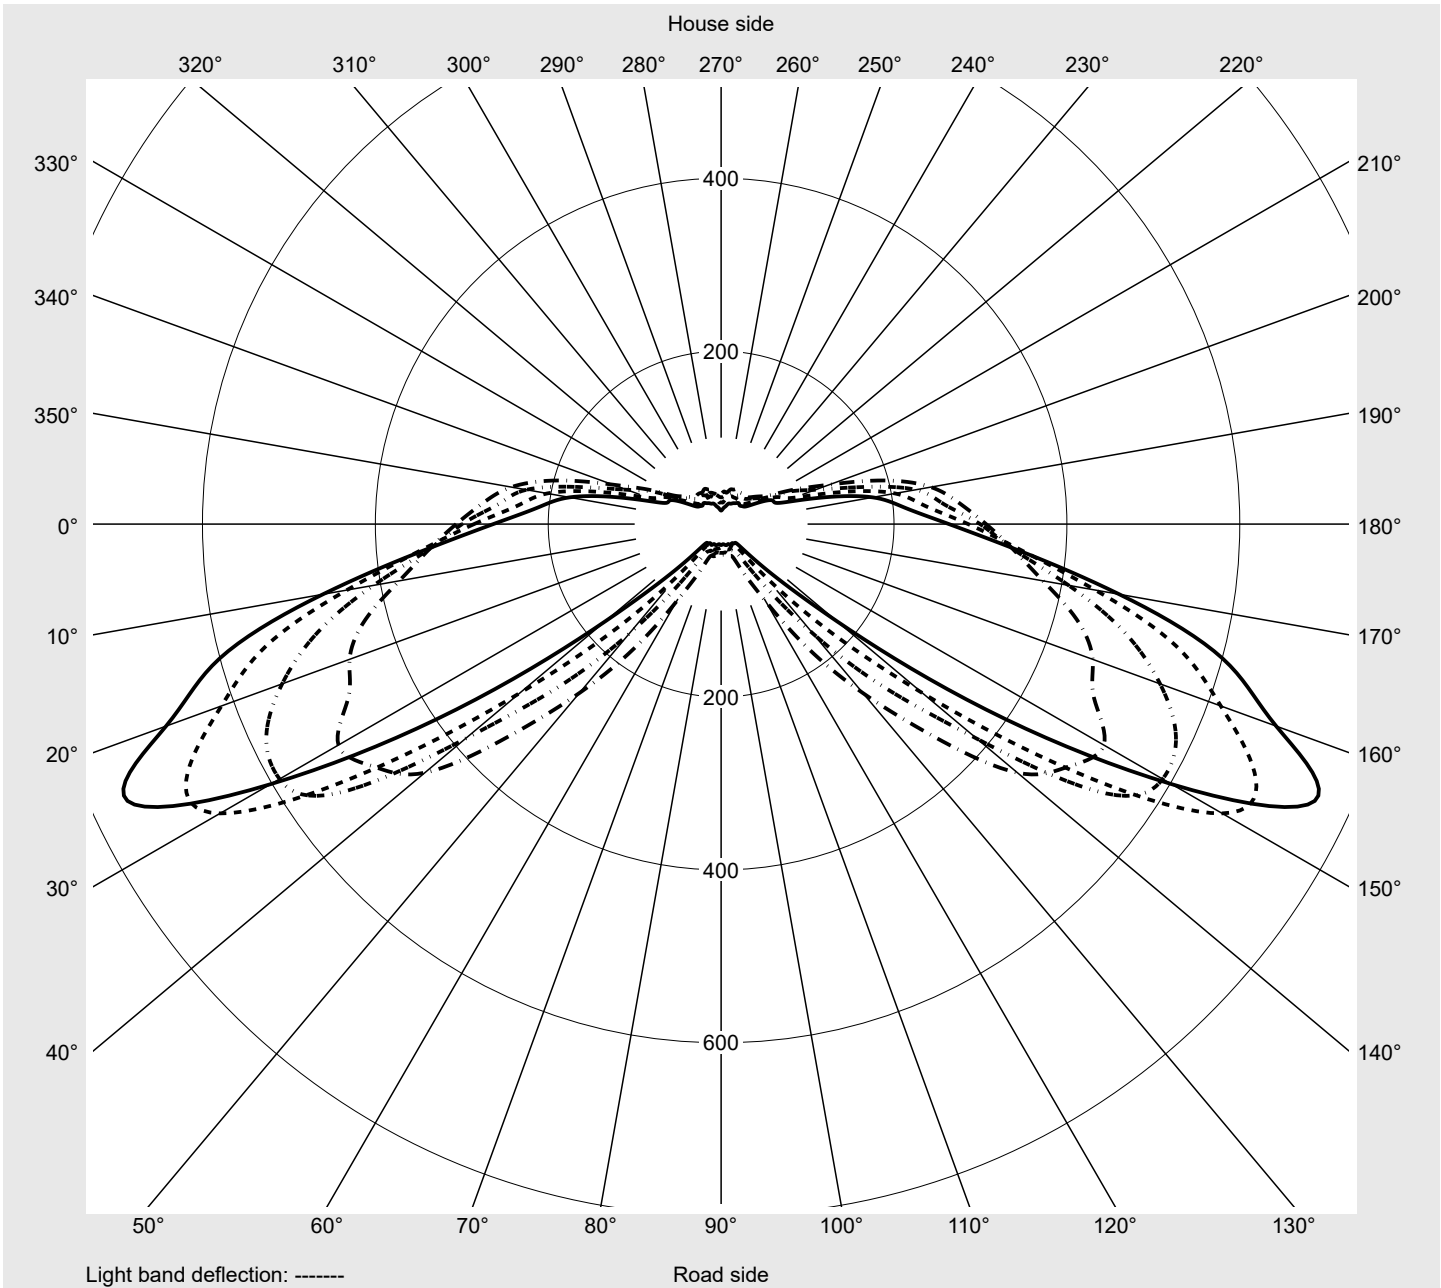

Photometric test report

Family Streetlight 21 micro LED	Order number: 5XE1D51Y08DB EAN: 4058352909713	LP number 59076_1324
	Version post-top or side-entry mounting, Smart Interface up/down Optic asymmetric, wide distribution (ST1.0a) Cover toughened safety glass	serial documentation 09.08.2023
	Lamps LED 3000 K CRI ≥ 80 Controlgear EVG SITECO iQ - Smart Interface Rated values Net luminous flux = 4490 lm Power consumption = 39.1 W Luminous efficacy = 114.8 lm/W	

Luminous intensity in cd/klm C180-0 C205-25 C210-30 C270-90 **Imax: 758 cd/klm**

Luminaire output ratios

Eta	100.0%
Eta 0° - 90°	100.0%
Eta 90° - 180°	0.0%

Luminous intensity class acc. to EN13201-2

Class:	G3
Imax 70°	757.8
Imax 80°	95.1
Imax 90°	0.0
Imax >90°	0.0
Imax >95°	0.0

Measurement conditions

DIN EN 13032 and DIN 5032

Photometric test report

Family Streetlight 21 micro LED	Order number: 5XE1D51Y08DB EAN: 4058352909713	LP number 59076_1324
---	--	--------------------------------

Envelope curve in cd/klm **KMK 70°** **KMK 67.5°** **KMK 65°** **KMK 62.5°** **siteco**

Photometric test report

Family Streetlight 21 micro LED	Order number: 5XE1D51Y08DB EAN: 4058352909713	LP number 59076_1324
Table of values for luminous intensities		Maximum luminous intensity
		siteco