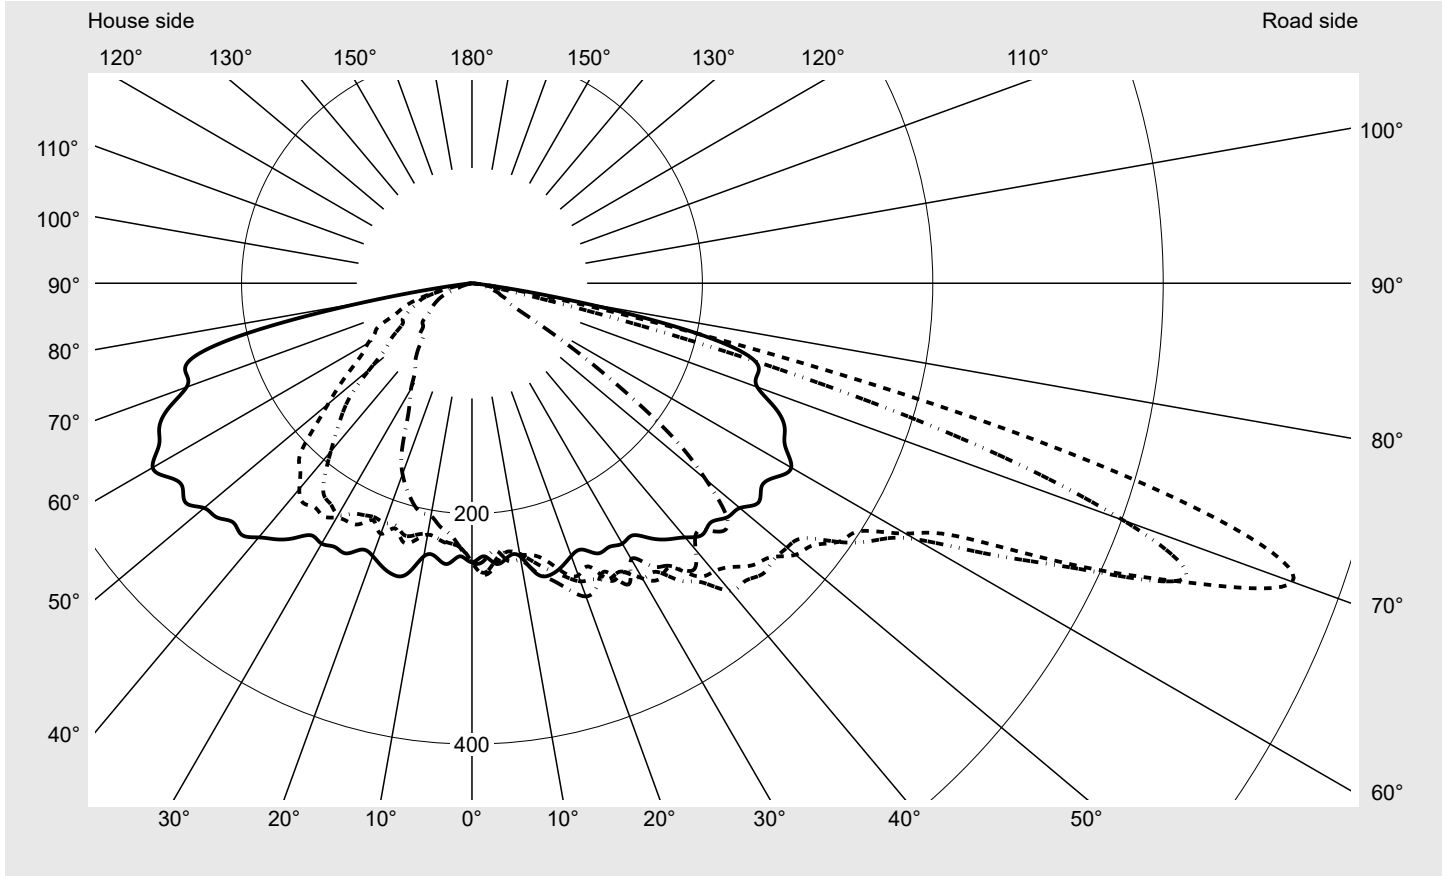

Photometric test report

Family Streetlight 21 mini LED	Order number: 5XE2D61Y08HB EAN: 4058352923504	LP number 59076_1350
	Version post-top or side-entry mounting, Smart Interface up/down Optic asymmetric, wide distribution (ST1.0a) Cover toughened safety glass Lamps LED 2700 K CRI ≥ 70 Controlgear EVG SITECO iQ - Smart Interface Rated values Net luminous flux = 8460 lm Power consumption = 71.0 W Luminous efficacy = 119.2 lm/W	serial documentation 09.08.2023

Luminous intensity in cd/klm C180-0 C205-25 C210-30 C270-90 **Imax: 758 cd/klm**

Luminaire output ratios

Eta	100.0%
Eta 0° - 90°	100.0%
Eta 90° - 180°	0.0%

Luminous intensity class acc. to EN13201-2

Class:	G3
Imax 70°	757.8
Imax 80°	95.1
Imax 90°	0.0
Imax >90°	0.0
Imax >95°	0.0

Envelope curve in cd/klm **KMK 70°** **KMK 67.5°** **KMK 65°** **KMK 62.5°** **siteco**

Photometric test report

Family Streetlight 21 mini LED	Order number: 5XE2D61Y08HB EAN: 4058352923504	LP number 59076_1350
Table of values for luminous intensities		Maximum luminous intensity