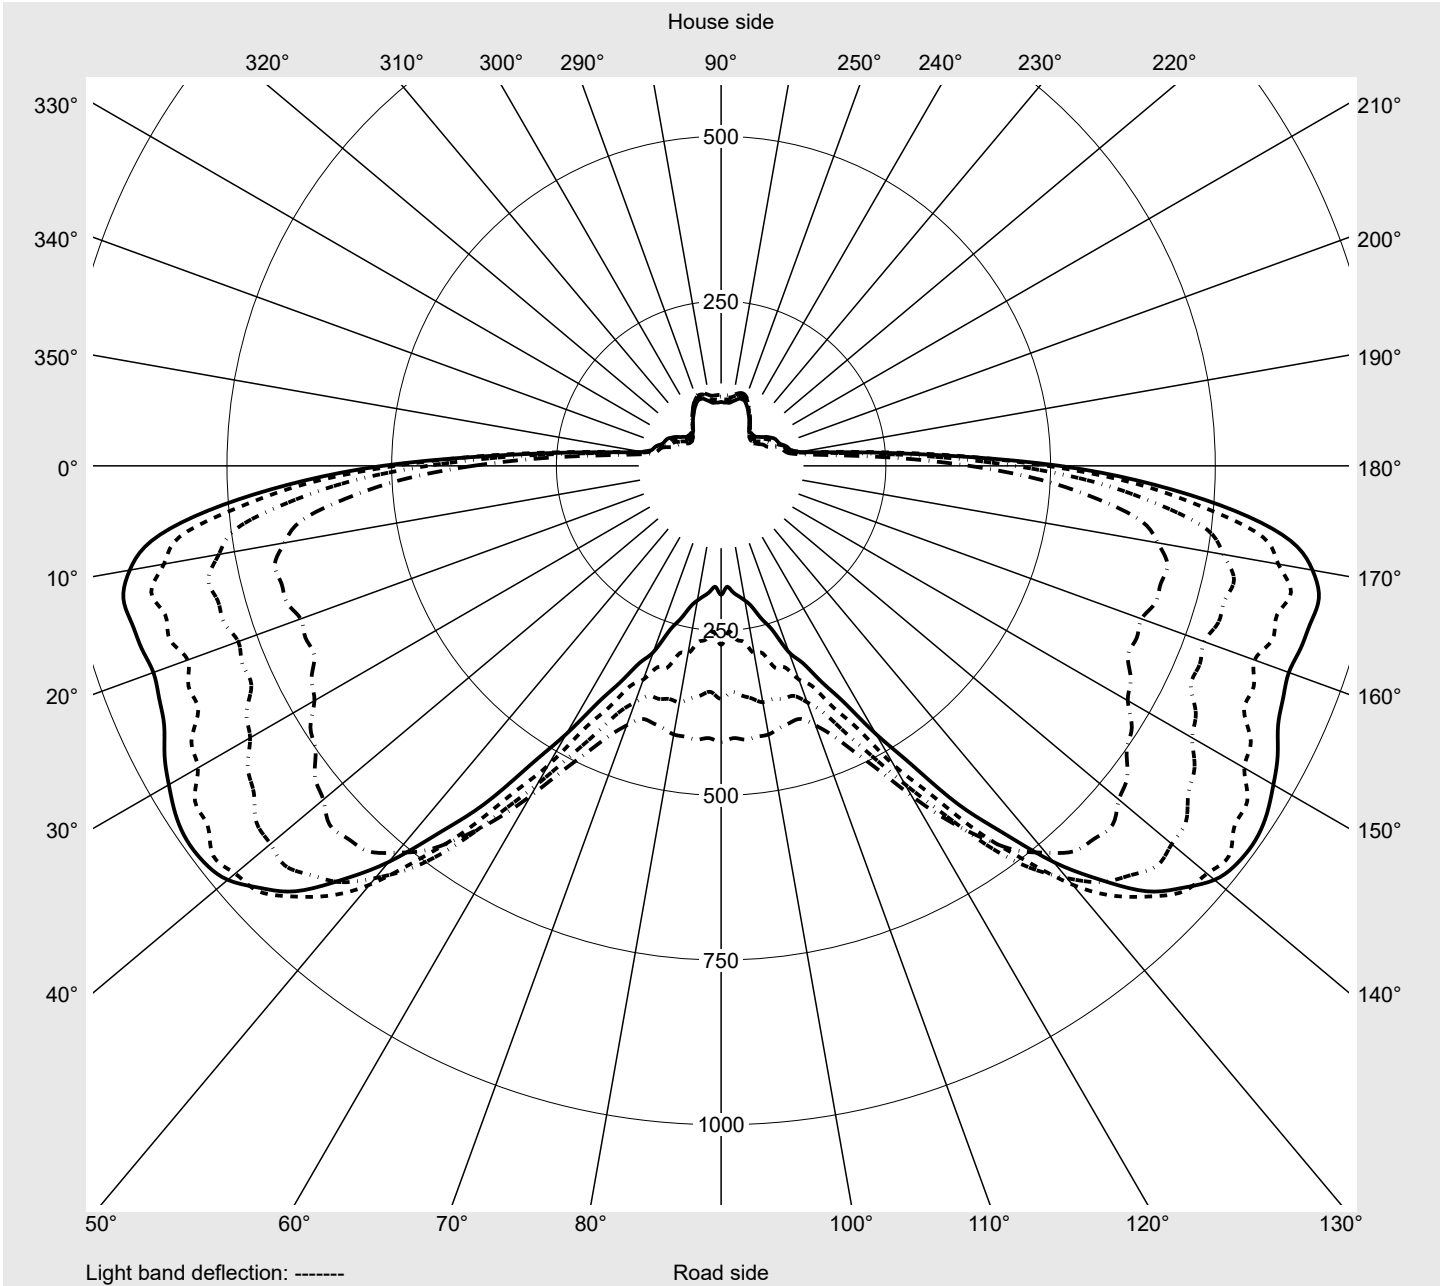

Photometric test report

Family
Streetlight 21 mini LED

Order number: 5XE2H31Y08GB
EAN: 4058352910139

LP number
59066_978

Version	post-top or side-entry mounting, Smart Interface up/down
Optic	direct, asymmetric A520002
Cover	toughened safety glass
Lamps	LED 3000 K CRI ≥ 70
Controlgear	EVG SITECO iQ - Smart Interface
Rated values	Net luminous flux = 5880 lm Power consumption = 39.8 W Luminous efficacy = 147.7 lm/W

Luminaire output ratios

Eta	100.0%
Eta 0° - 90°	100.0%
Eta 90° - 180°	0.0%

Luminous intensity class acc. to EN13201-2

Class:	G3
Imax 70°	685.4
Imax 80°	32.5
Imax 90°	0.0
Imax >90°	0.0
Imax >95°	0.0

Measurement conditions

DIN EN 13032 and DIN 5032

Photometric test report

Family Streetlight 21 mini LED	Order number: 5XE2H31Y08GB EAN: 4058352910139	LP number 59066_978
--	--	--------------------------------------

Envelope curve in cd/klm **KMK 66°** **KMK 65°** **KMK 64°** **KMK 63°** **siteco**