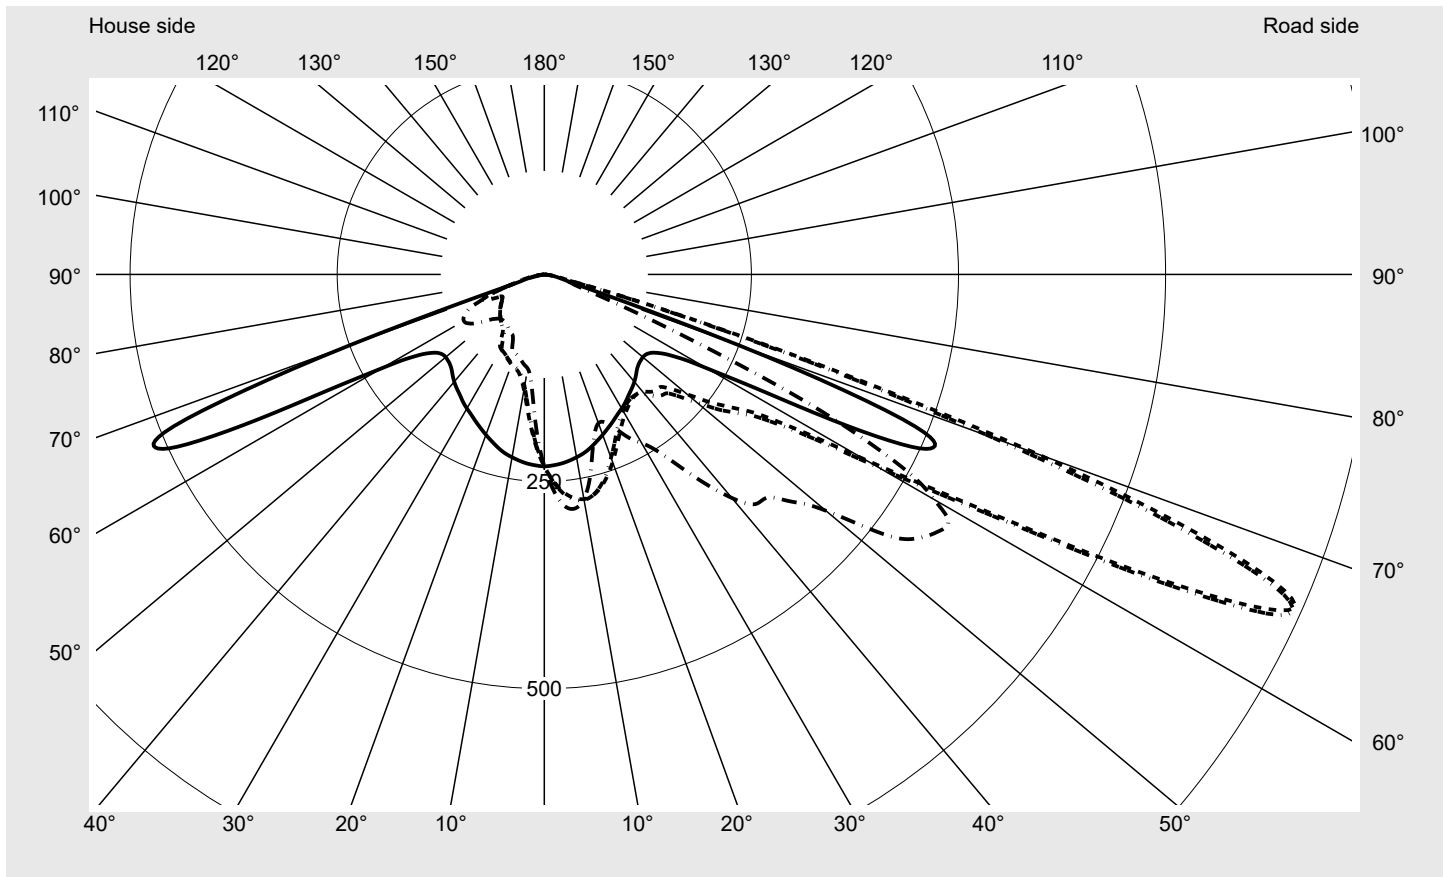

Photometric test report

Family
Streetlight 21 mini LED

Order number: 5XE2H31Y08GB
EAN: 4058352910139

LP number
59066_978

Version	post-top or side-entry mounting, Smart Interface up/down
Optic	direct, asymmetric A520002
Cover	toughened safety glass
Lamps	LED 3000 K CRI ≥ 70
Controlgear	EVG SITECO iQ - Smart Interface
Rated values	Net luminous flux = 5880 lm Power consumption = 39.8 W Luminous efficacy = 147.7 lm/W

serial
documentation
09.08.2023

siteco

Luminous intensity in cd/klm

C180-0

C215-35

C217,5-37,5

C270-90

Imax: 990 cd/klm

Luminaire output ratios

Eta	100.0%
Eta 0° - 90°	100.0%
Eta 90° - 180°	0.0%

Luminous intensity class acc. to EN13201-2

Class:	G3
Imax 70°	685.4
Imax 80°	32.5
Imax 90°	0.0
Imax >90°	0.0
Imax >95°	0.0

Measurement conditions

DIN EN 13032 and DIN 5032

Photometric test report

Family Streetlight 21 mini LED	Order number: 5XE2H31Y08GB EAN: 4058352910139	LP number 59066_978
--	--	--------------------------------------

Envelope curve in cd/klm **KMK 66°** **KMK 65°** **KMK 64°** **KMK 63°** **siteco**