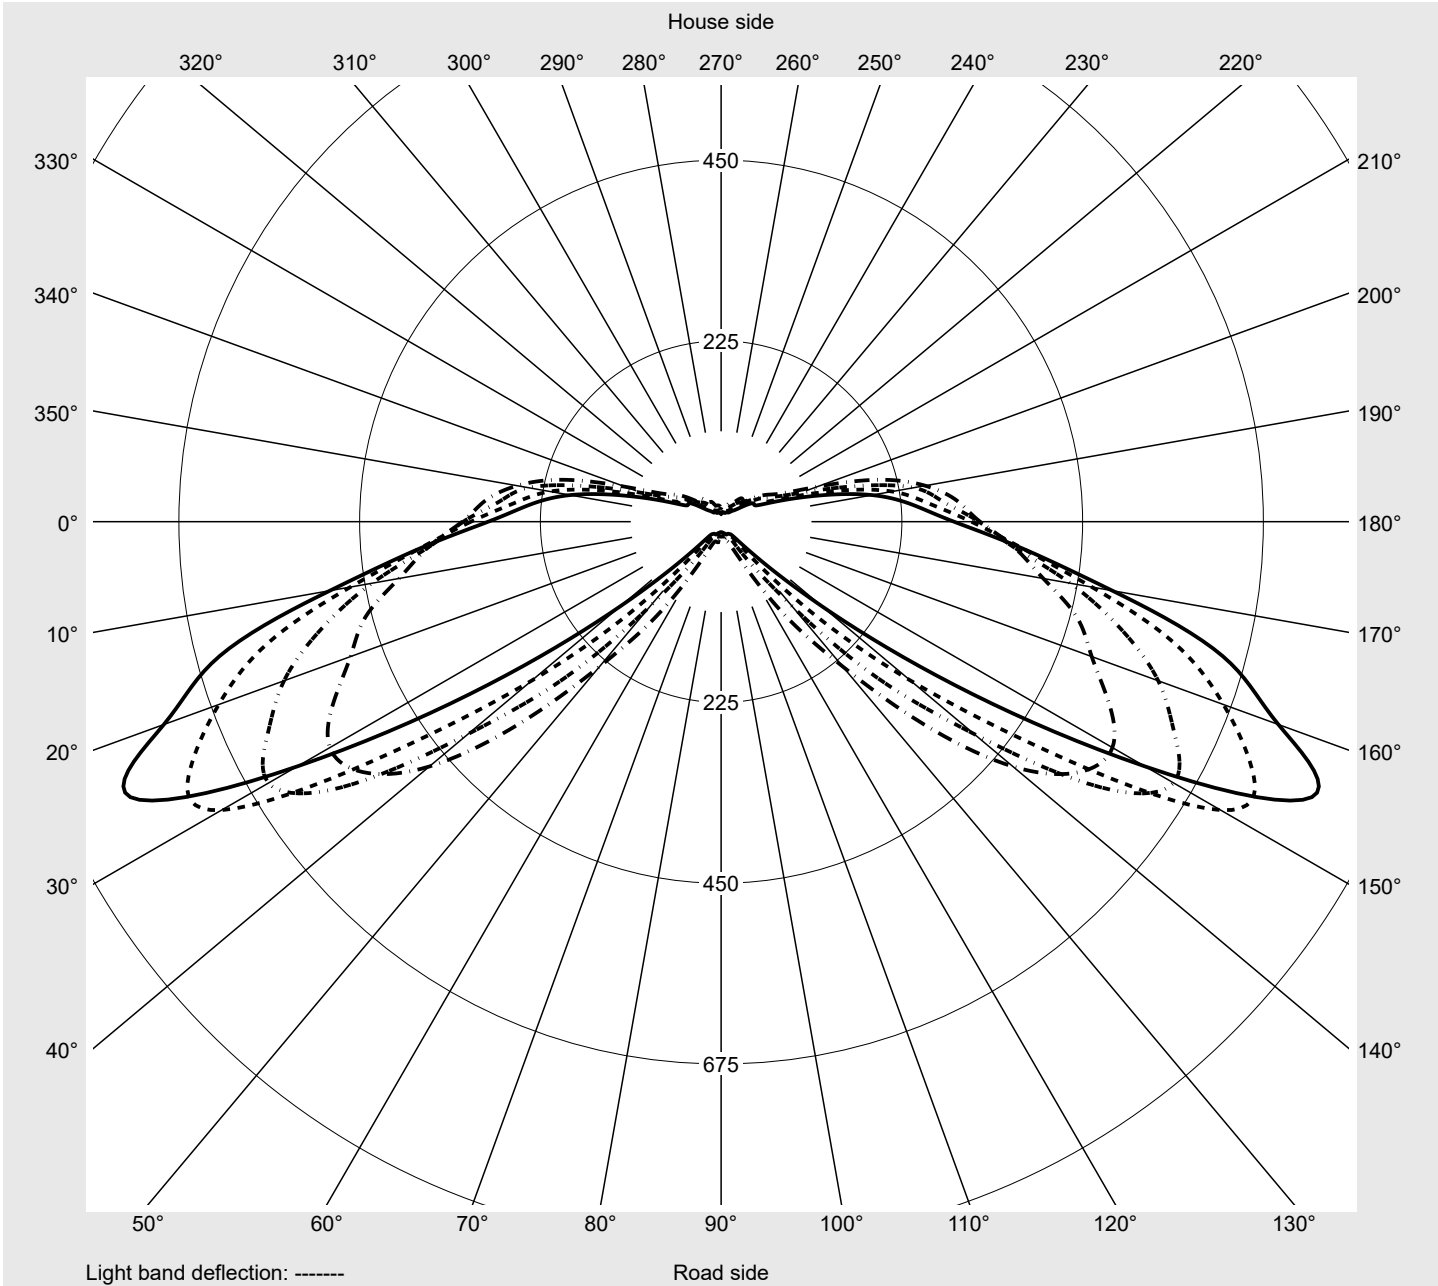

Photometric test report

Family Streetlight 21 mini LED	Order number: 5XE2M31Y08HB EAN: 4058352923733	LP number 59152_1272
	Version post-top or side-entry mounting, Smart Interface up/down Optic asymmetric, wide distribution (ST1.0a), Back Light Control (BLC) Cover toughened safety glass Lamps LED 3000 K CRI ≥ 70 Controlgear EVG SITECO iQ - Smart Interface Rated values Net luminous flux = 8580 lm Power consumption = 71.0 W Luminous efficacy = 120.8 lm/W	serial documentation 09.08.2023

Luminous intensity in cd/klm C180-0 C205-25 C210-30 C270-90 **Imax: 811 cd/klm**

Luminaire output ratios

Eta	100.0%
Eta 0° - 90°	100.0%
Eta 90° - 180°	0.0%

Luminous intensity class acc. to EN13201-2

Class:	G3
Imax 70°	811.4
Imax 80°	97.1
Imax 90°	0.0
Imax >90°	0.0
Imax >95°	0.0

Measurement conditions

DIN EN 13032 and DIN 5032

Photometric test report

Family Streetlight 21 mini LED	Order number: 5XE2M31Y08HB EAN: 4058352923733	LP number 59152_1272
--	--	--------------------------------

Envelope curve in cd/klm **KMK 70°** **KMK 67.5°** **KMK 65°** **KMK 62.5°** **siteco**

Photometric test report

Family Streetlight 21 mini LED	Order number: 5XE2M31Y08HB EAN: 4058352923733	LP number 59152_1272
Table of values for luminous intensities		Maximum luminous intensity