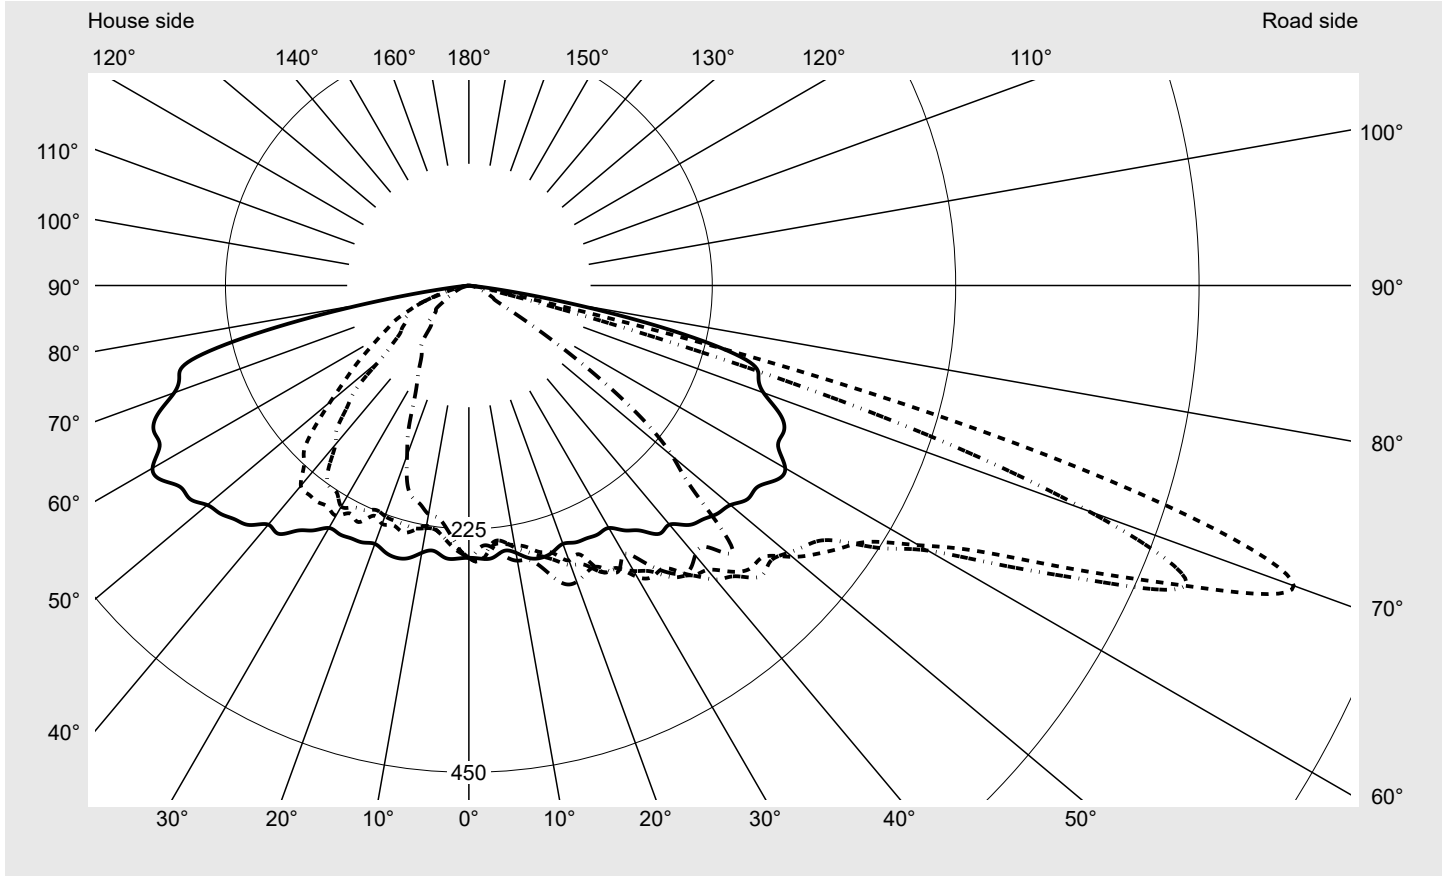

Photometric test report

Family Streetlight 21 mini LED	Order number: 5XE2M31Y08HB EAN: 4058352923733	LP number 59152_1272
	Version post-top or side-entry mounting, Smart Interface up/down Optic asymmetric, wide distribution (ST1.0a), Back Light Control (BLC) Cover toughened safety glass Lamps LED 3000 K CRI ≥ 70 Controlgear EVG SITECO iQ - Smart Interface Rated values Net luminous flux = 8580 lm Power consumption = 71.0 W Luminous efficacy = 120.8 lm/W	serial documentation 09.08.2023

Luminous intensity in cd/klm C180-0 C205-25 C210-30 C270-90 **Imax: 811 cd/klm**

Luminaire output ratios

Eta	100.0%
Eta 0° - 90°	100.0%
Eta 90° - 180°	0.0%

Luminous intensity class acc. to EN13201-2

Class:	G3
Imax 70°	811.4
Imax 80°	97.1
Imax 90°	0.0
Imax >90°	0.0
Imax >95°	0.0

Measurement conditions

DIN EN 13032 and DIN 5032

Photometric test report

Family Streetlight 21 mini LED	Order number: 5XE2M31Y08HB EAN: 4058352923733	LP number 59152_1272
--	--	--------------------------------

Envelope curve in cd/klm **KMK 70°** **KMK 67.5°** **KMK 65°** **KMK 62.5°** **siteco**

Photometric test report

Family Streetlight 21 mini LED	Order number: 5XE2M31Y08HB EAN: 4058352923733	LP number 59152_1272
Table of values for luminous intensities		Maximum luminous intensity