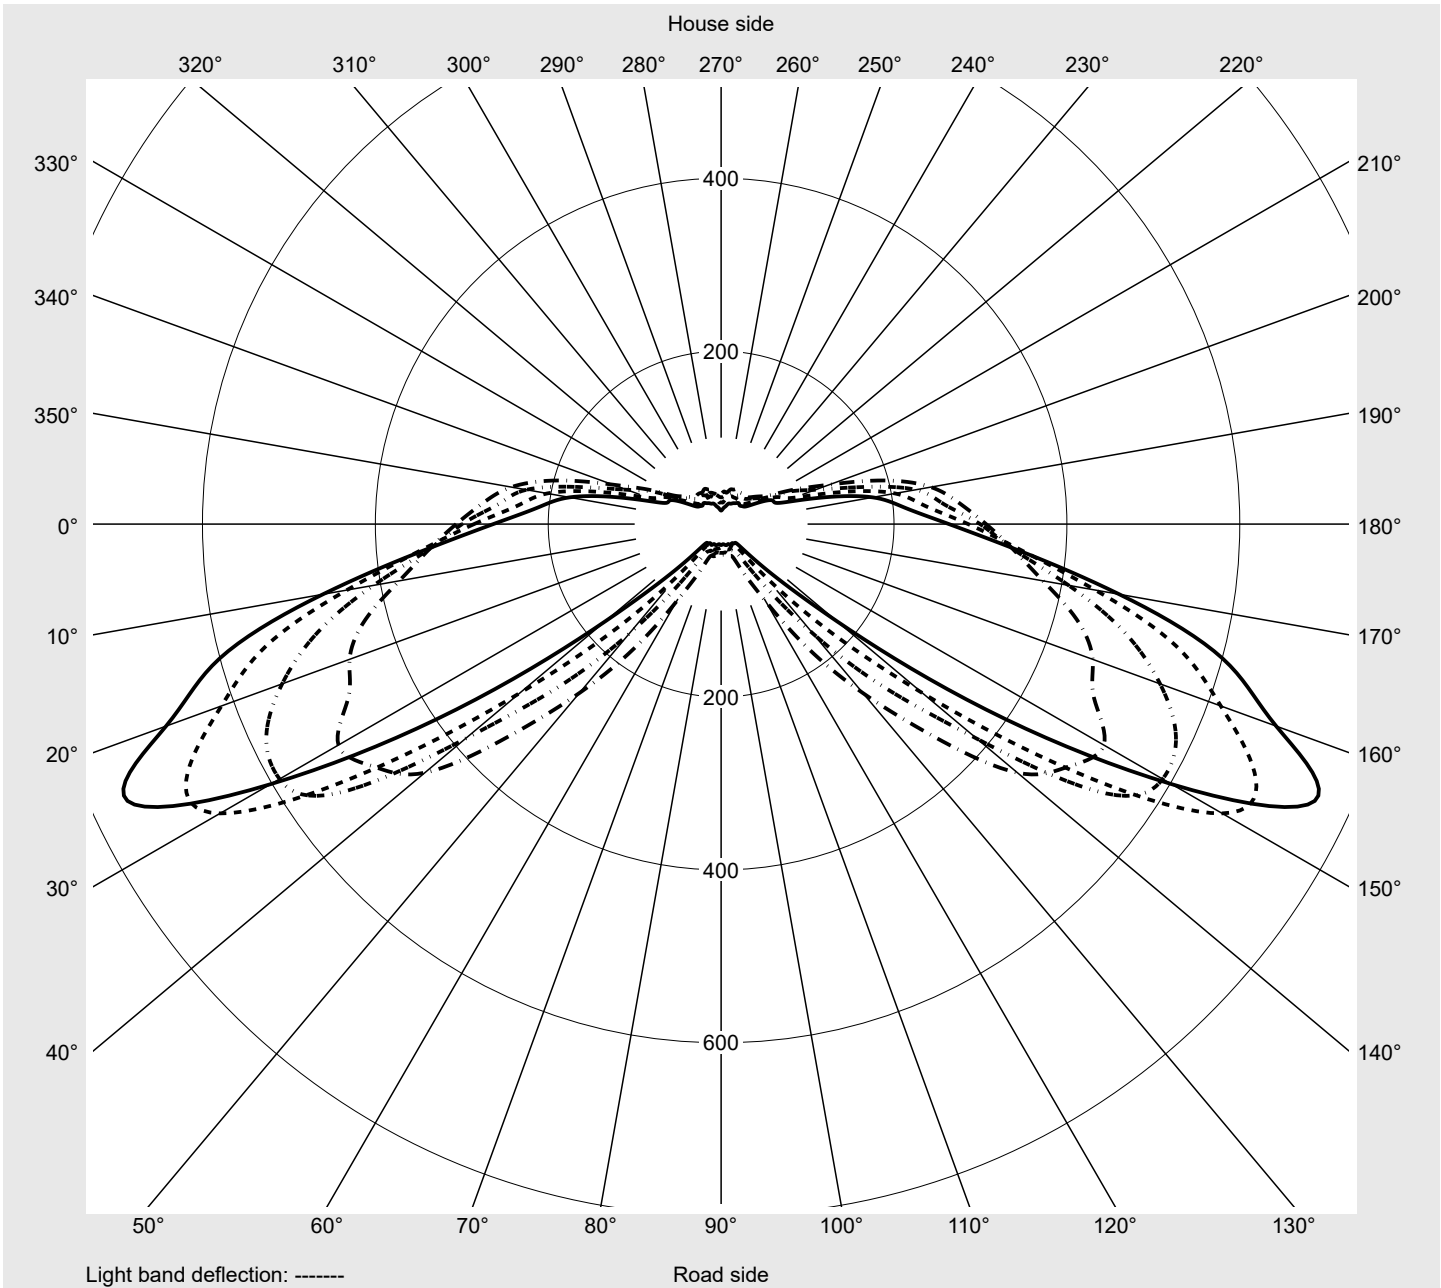

Photometric test report

Family Streetlight 21 micro LED	Order number: 5XE1D31U08CB EAN: 4058352922927	LP number 59076_1301
	Version post-top or side-entry mounting, Smart Interface down Optic asymmetric, wide distribution (ST1.0a) Cover toughened safety glass	serial documentation 11.08.2023
	Lamps LED 3000 K CRI ≥ 70 Controlgear EVG SITECO iQ - Smart Interface Rated values Net luminous flux = 2880 lm Power consumption = 19.1 W Luminous efficacy = 150.8 lm/W	

Luminous intensity in cd/klm C180-0 C205-25 C210-30 C270-90 **Imax: 758 cd/klm**

Luminaire output ratios

Eta	100.0%
Eta 0° - 90°	100.0%
Eta 90° - 180°	0.0%

Luminous intensity class acc. to EN13201-2

Class:	G3
Imax 70°	757.8
Imax 80°	95.1
Imax 90°	0.0
Imax >90°	0.0
Imax >95°	0.0

Measurement conditions

DIN EN 13032 and DIN 5032

Photometric test report

Family Streetlight 21 micro LED	Order number: 5XE1D31U08CB EAN: 4058352922927	LP number 59076_1301
---	--	--------------------------------

Envelope curve in cd/klm **KMK 70°** **KMK 67.5°** **KMK 65°** **KMK 62.5°** **siteco**

Photometric test report

Family Streetlight 21 micro LED	Order number: 5XE1D31U08CB EAN: 4058352922927	LP number 59076_1301
Table of values for luminous intensities		Maximum luminous intensity