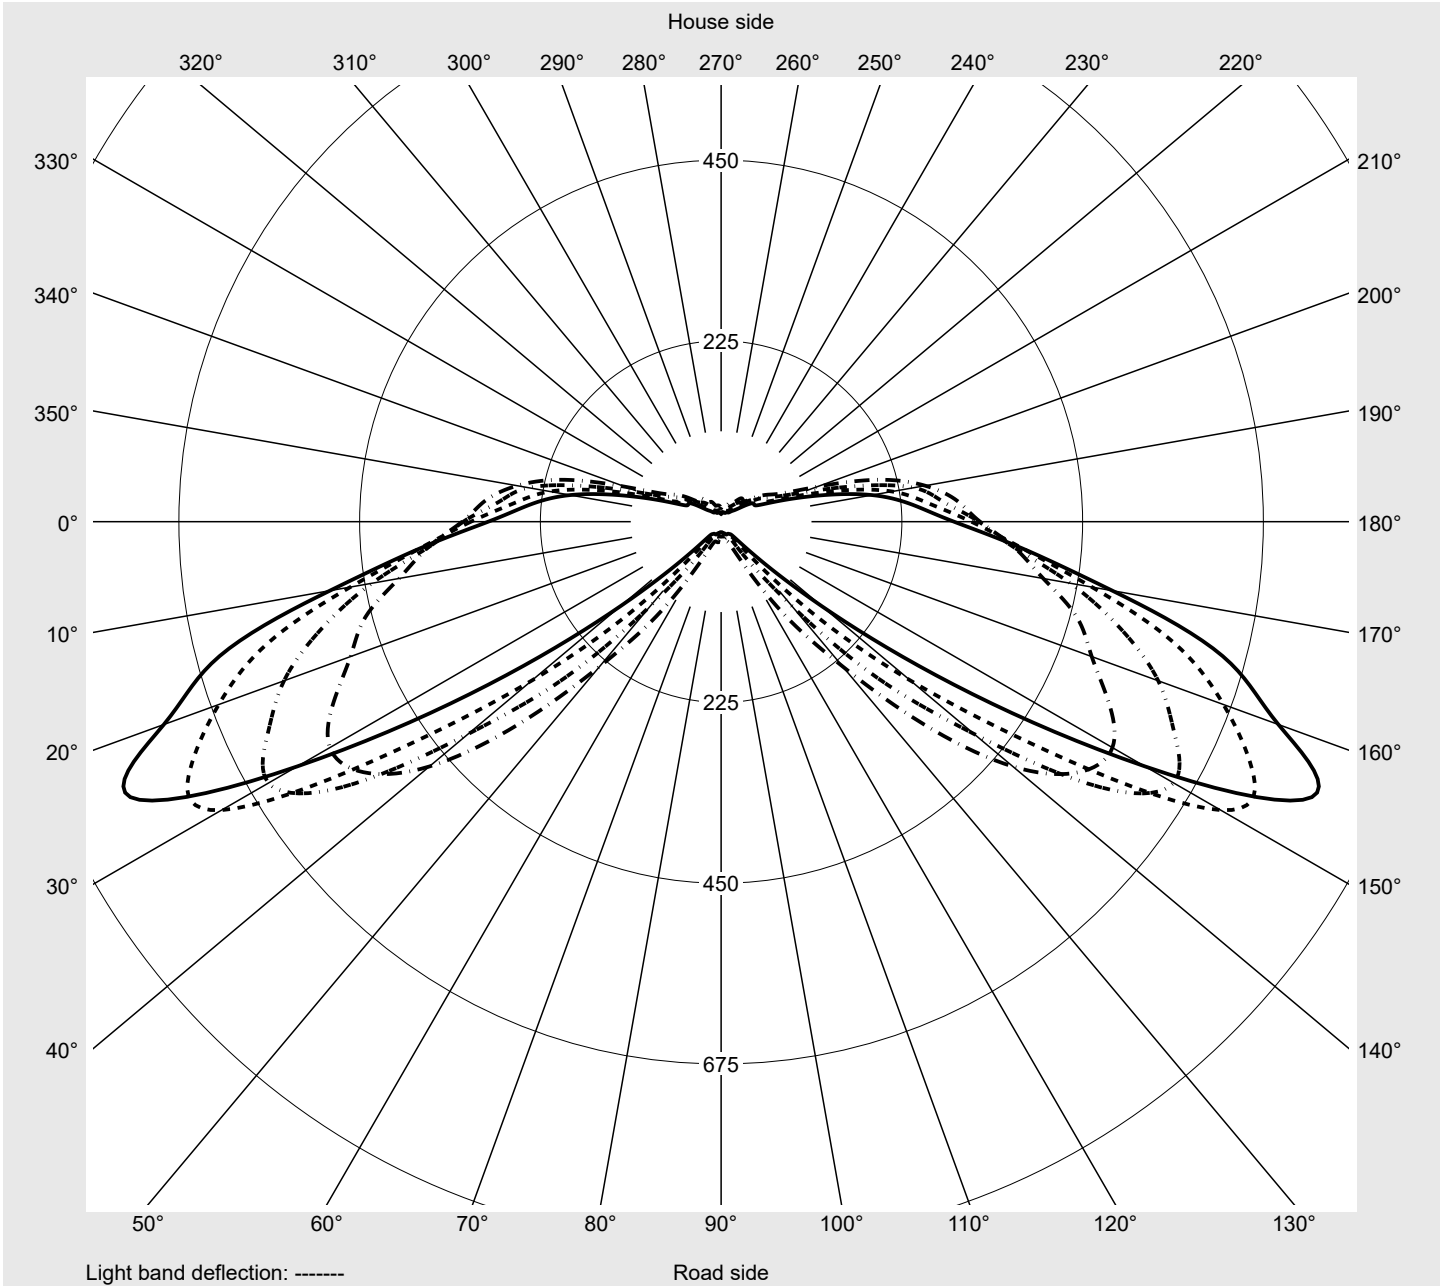

Photometric test report

Family Streetlight 21 midi LED	Order number: 5XE3M31U08MB EAN: 4058352924259	LP number 59152_1279
	Version post-top or side-entry mounting, Smart Interface down Optic asymmetric, wide distribution (ST1.0a), Back Light Control (BLC) Cover toughened safety glass Lamps LED 3000 K CRI ≥ 70 Controlgear EVG SITECO iQ - Smart Interface Rated values Net luminous flux = 16140 lm Power consumption = 129.3 W Luminous efficacy = 124.8 lm/W	serial documentation 11.08.2023

Luminous intensity in cd/klm C180-0 C205-25 C210-30 C270-90 **Imax: 811 cd/klm**

Luminaire output ratios	
Eta	100.0%
Eta 0° - 90°	100.0%
Eta 90° - 180°	0.0%

Luminous intensity class acc. to EN13201-2	
Class:	G3
Imax 70°	811.4
Imax 80°	97.1
Imax 90°	0.0
Imax >90°	0.0
Imax >95°	0.0

Measurement conditions
DIN EN 13032 and DIN 5032

Photometric test report

Family Streetlight 21 midi LED	Order number: 5XE3M31U08MB EAN: 4058352924259	LP number 59152_1279
--	--	--------------------------------

Envelope curve in cd/klm **KMK 70°** **KMK 67.5°** **KMK 65°** **KMK 62.5°** **siteco**

Photometric test report

Family Streetlight 21 midi LED	Order number: 5XE3M31U08MB EAN: 4058352924259	LP number 59152_1279
Table of values for luminous intensities		Maximum luminous intensity