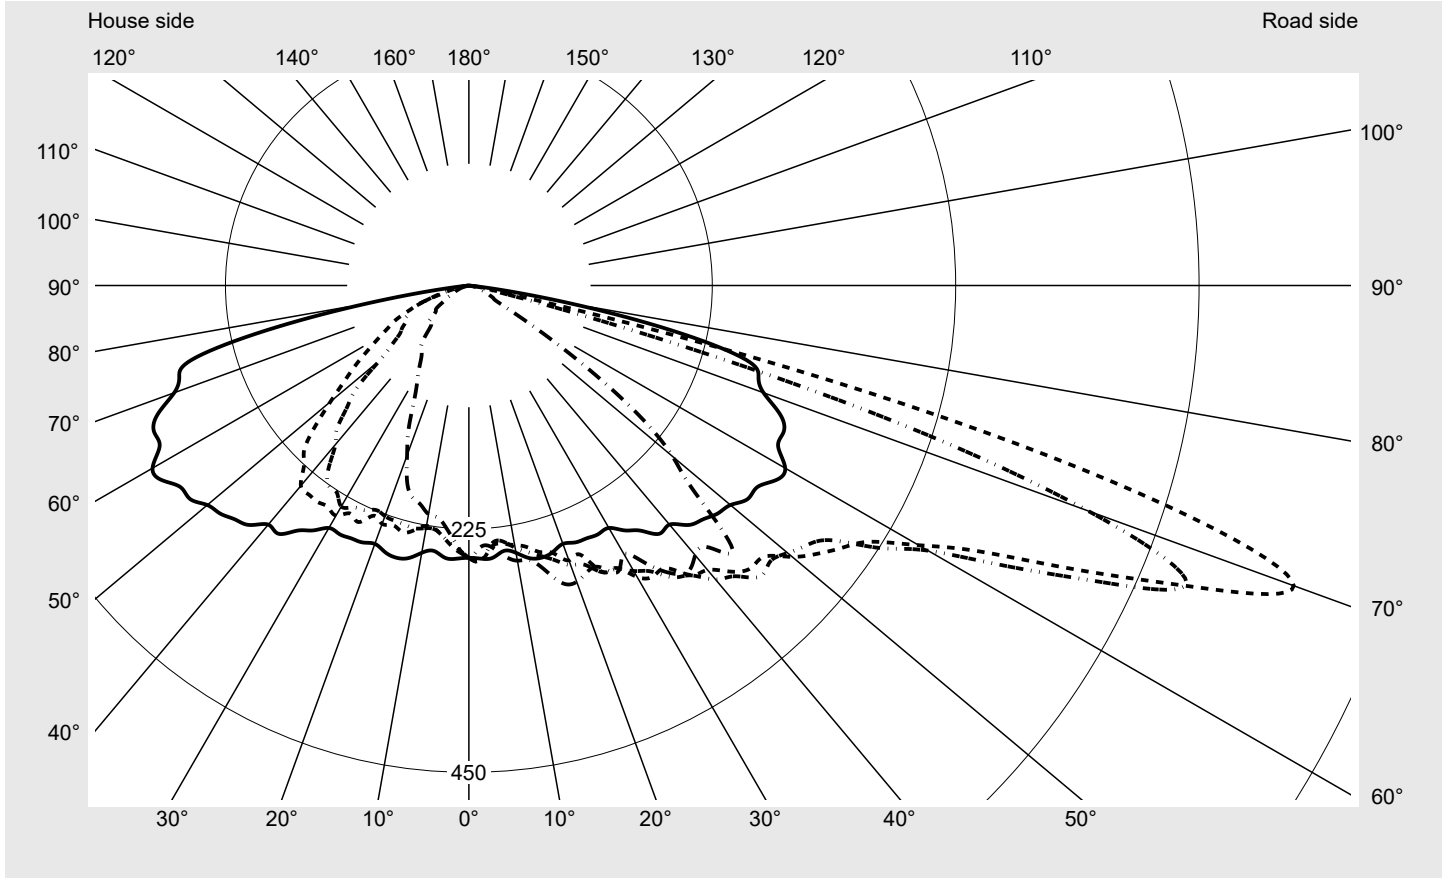

Photometric test report

Family Streetlight 21 midi LED	Order number: 5XE3M31U08MB EAN: 4058352924259	LP number 59152_1279
	Version post-top or side-entry mounting, Smart Interface down Optic asymmetric, wide distribution (ST1.0a), Back Light Control (BLC) Cover toughened safety glass Lamps LED 3000 K CRI ≥ 70 Controlgear EVG SITECO iQ - Smart Interface Rated values Net luminous flux = 16140 lm Power consumption = 129.3 W Luminous efficacy = 124.8 lm/W	serial documentation 11.08.2023

Luminous intensity in cd/klm C180-0 C205-25 C210-30 C270-90 **Imax: 811 cd/klm**

Luminaire output ratios	
Eta	100.0%
Eta 0° - 90°	100.0%
Eta 90° - 180°	0.0%

Luminous intensity class acc. to EN13201-2	
Class:	G3
Imax 70°	811.4
Imax 80°	97.1
Imax 90°	0.0
Imax >90°	0.0
Imax >95°	0.0

Envelope curve in cd/klm **KMK 70°** **KMK 67.5°** **KMK 65°** **KMK 62.5°** **siteco**

Photometric test report

Family Streetlight 21 midi LED	Order number: 5XE3M31U08MB EAN: 4058352924259	LP number 59152_1279
Table of values for luminous intensities		Maximum luminous intensity