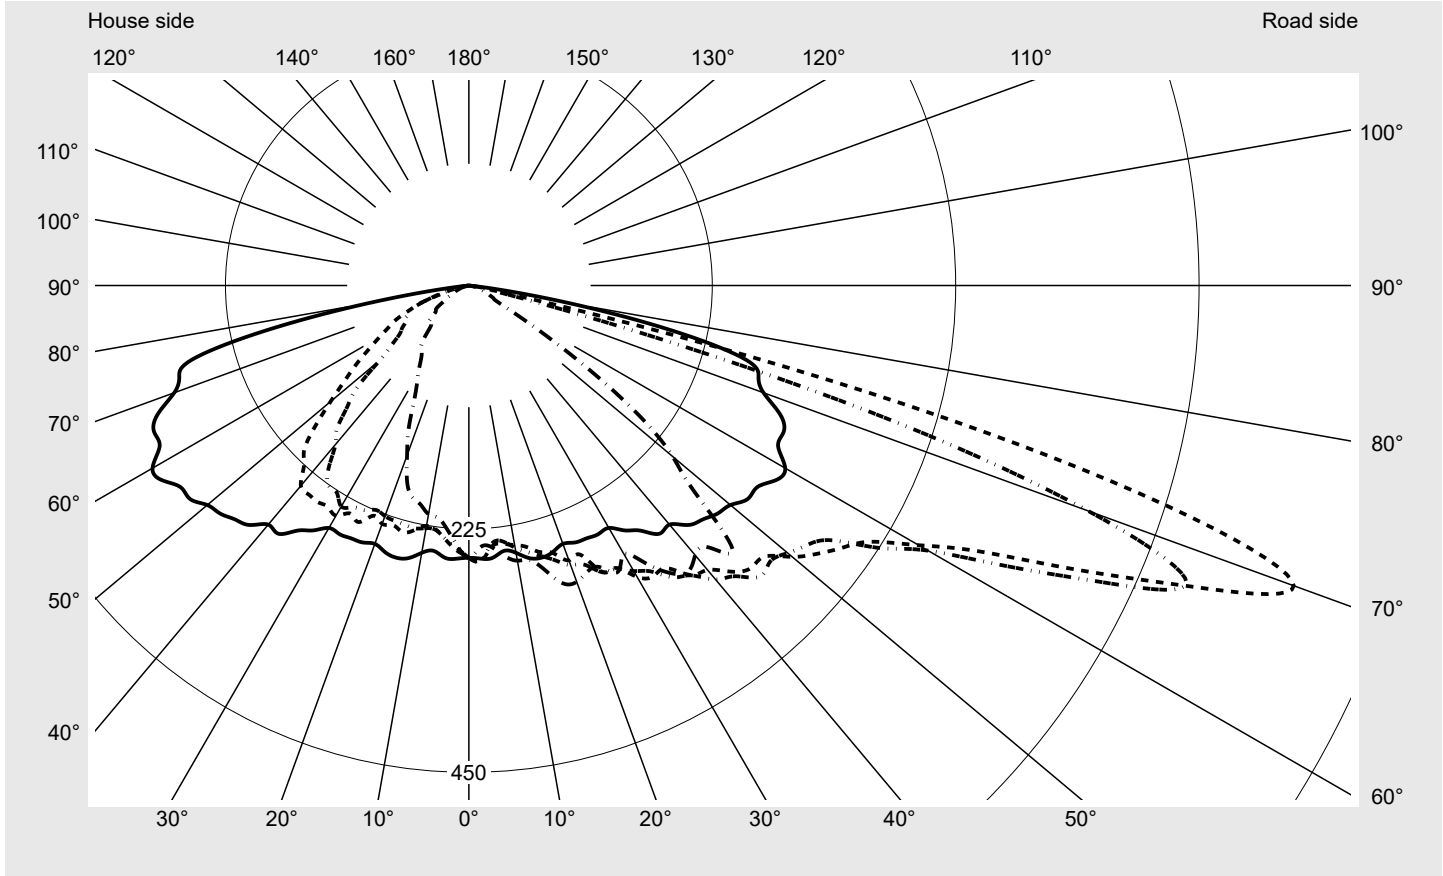

Photometric test report

Family Streetlight 21 midi LED	Order number: 5XE3M31V08MB EAN: 4058352924280	LP number 59152_1284
	Version post-top or side-entry mounting, Smart Interface up Optic asymmetric, wide distribution (ST1.0a), Back Light Control (BLC) Cover toughened safety glass Lamps LED 3000 K CRI ≥ 70 Controlgear EVG SITECO iQ - Smart Interface Rated values Net luminous flux = 16140 lm Power consumption = 129.3 W Luminous efficacy = 124.8 lm/W	serial documentation 11.08.2023

Luminous intensity in cd/klm C180-0 C205-25 C210-30 C270-90 **Imax: 811 cd/klm**

Luminaire output ratios	
Eta	100.0%
Eta 0° - 90°	100.0%
Eta 90° - 180°	0.0%

Luminous intensity class acc. to EN13201-2	
Class:	G3
Imax 70°	811.4
Imax 80°	97.1
Imax 90°	0.0
Imax >90°	0.0
Imax >95°	0.0

Envelope curve in cd/klm **KMK 70°** **KMK 67.5°** **KMK 65°** **KMK 62.5°** **siteco**

Photometric test report

Family Streetlight 21 midi LED	Order number: 5XE3M31V08MB EAN: 4058352924280	LP number 59152_1284
Table of values for luminous intensities		Maximum luminous intensity
		siteco