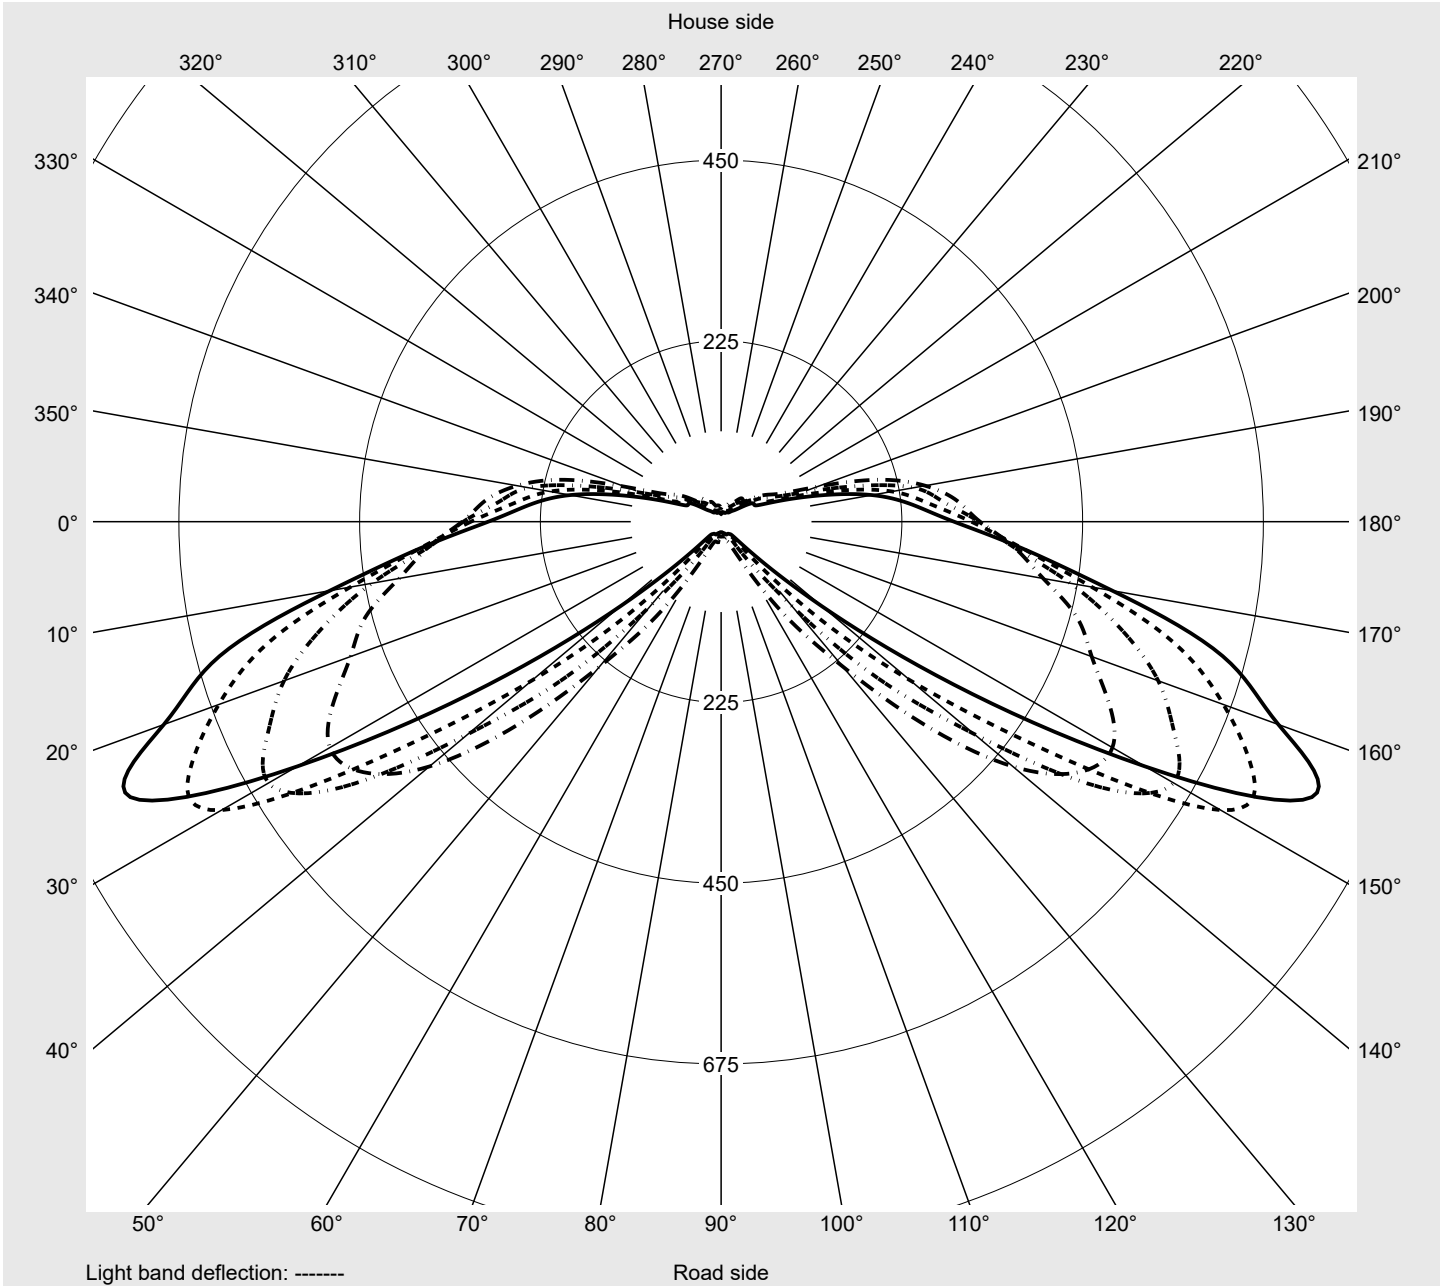

Photometric test report

Family Streetlight 21 midi LED	Order number: 5XE3M31V08MB EAN: 4058352924280	LP number 59152_1284
	Version post-top or side-entry mounting, Smart Interface up Optic asymmetric, wide distribution (ST1.0a), Back Light Control (BLC) Cover toughened safety glass Lamps LED 3000 K CRI ≥ 70 Controlgear EVG SITECO iQ - Smart Interface Rated values Net luminous flux = 16140 lm Power consumption = 129.3 W Luminous efficacy = 124.8 lm/W	serial documentation 11.08.2023

Luminous intensity in cd/klm C180-0 C205-25 C210-30 C270-90 **Imax: 811 cd/klm**

Luminaire output ratios	
Eta	100.0%
Eta 0° - 90°	100.0%
Eta 90° - 180°	0.0%

Luminous intensity class acc. to EN13201-2	
Class:	G3
Imax 70°	811.4
Imax 80°	97.1
Imax 90°	0.0
Imax >90°	0.0
Imax >95°	0.0

Measurement conditions
DIN EN 13032 and DIN 5032

Photometric test report

Family Streetlight 21 midi LED	Order number: 5XE3M31V08MB EAN: 4058352924280	LP number 59152_1284
--	--	--------------------------------

Envelope curve in cd/klm **KMK 70°** **KMK 67.5°** **KMK 65°** **KMK 62.5°** **siteco**

Photometric test report

Family Streetlight 21 midi LED	Order number: 5XE3M31V08MB EAN: 4058352924280	LP number 59152_1284
Table of values for luminous intensities		Maximum luminous intensity
		siteco