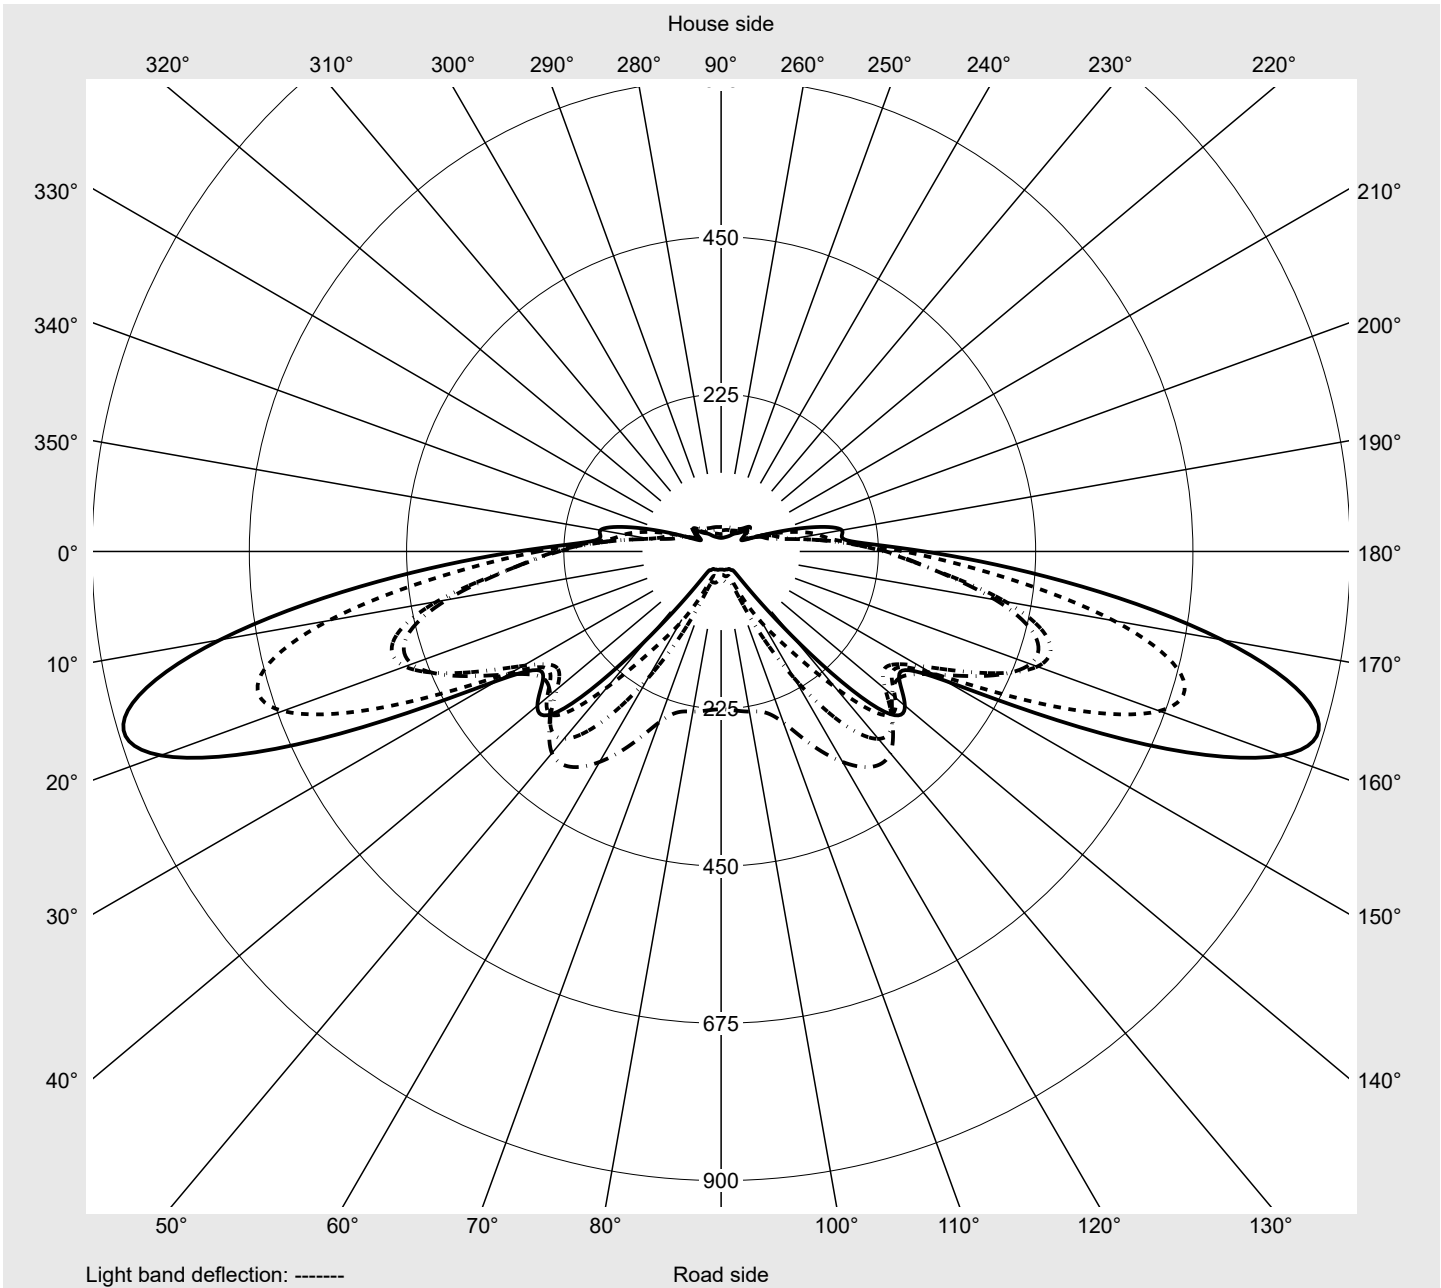

Photometric test report

Family Streetlight 21 mini easy LED	Order number: 5XE6U47N08GB EAN: 4058352995471	LP number 59536_96
	Version post-top or side-entry mounting, NEMA 7 pin (DALI) Optic direct, asymmetric wide distribution P080001 Cover toughened safety glass Lamps LED 4000 K CRI ≥ 70 Controlgear ECG-DALI Plus Rated values Net luminous flux = 6240 lm Power consumption = 40.4 W Luminous efficacy = 154.5 lm/W	serial documentation 18.01.2024

Luminous intensity in cd/klm C180-0 C195-15 C200-20 C270-90 **Imax: 879 cd/klm**

Luminaire output ratios	
Eta	100.0%
Eta 0° - 90°	100.0%
Eta 90° - 180°	0.0%

Luminous intensity class acc. to EN13201-2	
Class:	G3
Imax 70°	878.7
Imax 80°	57.3
Imax 90°	0.0
Imax >90°	0.0
Imax >95°	0.0

Measurement conditions
DIN EN 13032 and DIN 5032

Photometric test report

Family Streetlight 21 mini easy LED	Order number: 5XE6U47N08GB EAN: 4058352995471	LP number 59536_96
---	--	------------------------------

Envelope curve in cd/klm **KMK 70°** **KMK 67.5°** **KMK 65°** **KMK 62.5°** **siteco**

Photometric test report

Family Streetlight 21 mini easy LED	Order number: 5XE6U47N08GB EAN: 4058352995471	LP number 59536_96
Table of values for luminous intensities		Maximum luminous intensity
siteco		