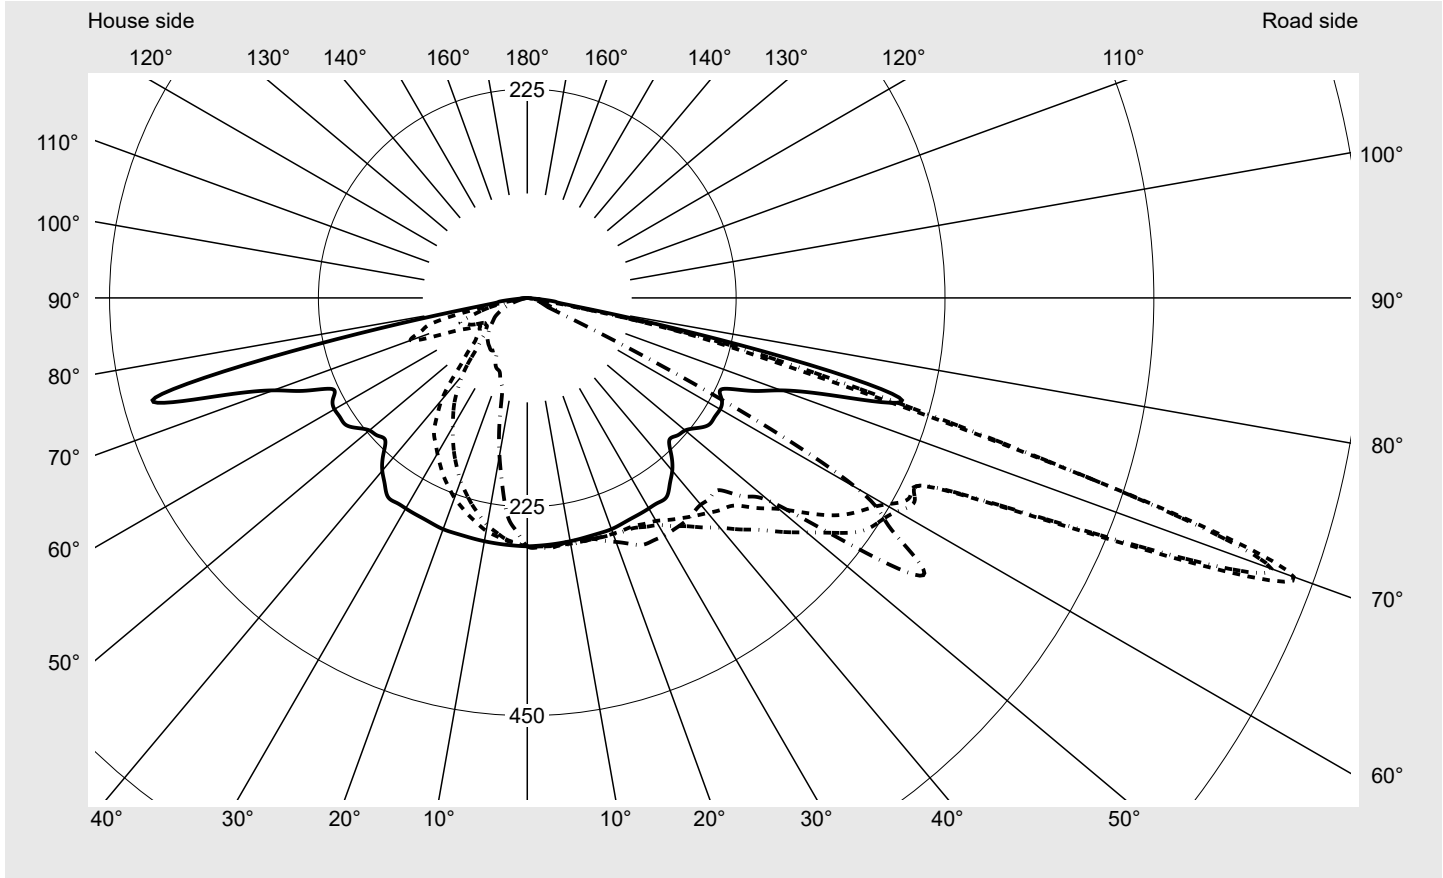

Photometric test report

Family Streetlight 21 mini easy LED	Order number: 5XE6U47N08GB EAN: 4058352995471	LP number 59536_96
	Version post-top or side-entry mounting, NEMA 7 pin (DALI) Optic direct, asymmetric wide distribution P080001 Cover toughened safety glass Lamps LED 4000 K CRI ≥ 70 Controlgear ECG-DALI Plus Rated values Net luminous flux = 6240 lm Power consumption = 40.4 W Luminous efficacy = 154.5 lm/W	serial documentation 18.01.2024

Luminous intensity in cd/klm C180-0 C195-15 C200-20 C270-90 **Imax: 879 cd/klm**

Luminaire output ratios	
Eta	100.0%
Eta 0° - 90°	100.0%
Eta 90° - 180°	0.0%

Luminous intensity class acc. to EN13201-2	
Class:	G3
Imax 70°	878.7
Imax 80°	57.3
Imax 90°	0.0
Imax >90°	0.0
Imax >95°	0.0

Measurement conditions
DIN EN 13032 and DIN 5032

Photometric test report

Family Streetlight 21 mini easy LED	Order number: 5XE6U47N08GB EAN: 4058352995471	LP number 59536_96
---	--	------------------------------

Envelope curve in cd/klm **KMK 70°** **KMK 67.5°** **KMK 65°** **KMK 62.5°** **siteco**

Photometric test report

Family Streetlight 21 mini easy LED	Order number: 5XE6U47N08GB EAN: 4058352995471	LP number 59536_96
Table of values for luminous intensities		Maximum luminous intensity
siteco		