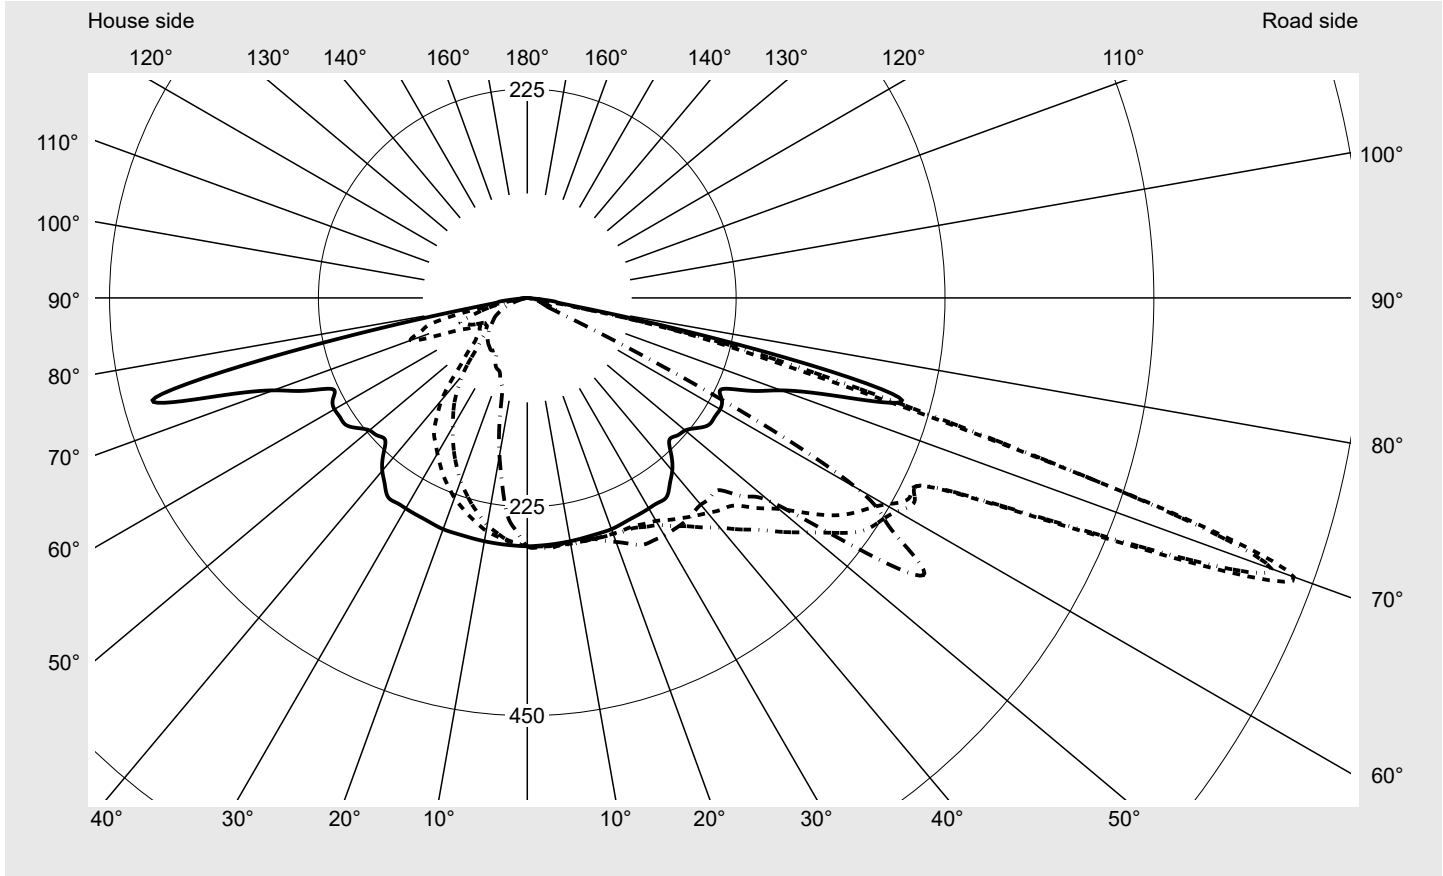

Photometric test report

Family Streetlight 21 mini easy LED	Order number: 5XE6U67N08GB EAN: 4058352995525	LP number 59536_104
	Version post-top or side-entry mounting, NEMA 7 pin (DALI) Optic direct, asymmetric wide distribution P080001 Cover toughened safety glass Lamps LED 2700 K CRI ≥ 70 Controlgear ECG-DALI Plus Rated values Net luminous flux = 5370 lm Power consumption = 40.4 W Luminous efficacy = 132.9 lm/W	serial documentation 18.01.2024

Luminous intensity in cd/klm C180-0 C195-15 C200-20 C270-90 **Imax: 879 cd/klm**

Luminaire output ratios	
Eta	100.0%
Eta 0° - 90°	100.0%
Eta 90° - 180°	0.0%

Luminous intensity class acc. to EN13201-2	
Class:	G3
Imax 70°	878.7
Imax 80°	57.3
Imax 90°	0.0
Imax >90°	0.0
Imax >95°	0.0

Measurement conditions
DIN EN 13032 and DIN 5032

Photometric test report

Family Streetlight 21 mini easy LED	Order number: 5XE6U67N08GB EAN: 4058352995525	LP number 59536_104
---	--	-------------------------------

Envelope curve in cd/klm **KMK 70°** **KMK 67.5°** **KMK 65°** **KMK 62.5°** **siteco**

Photometric test report

Family Streetlight 21 mini easy LED	Order number: 5XE6U67N08GB EAN: 4058352995525	LP number 59536_104
Table of values for luminous intensities		Maximum luminous intensity
siteco		