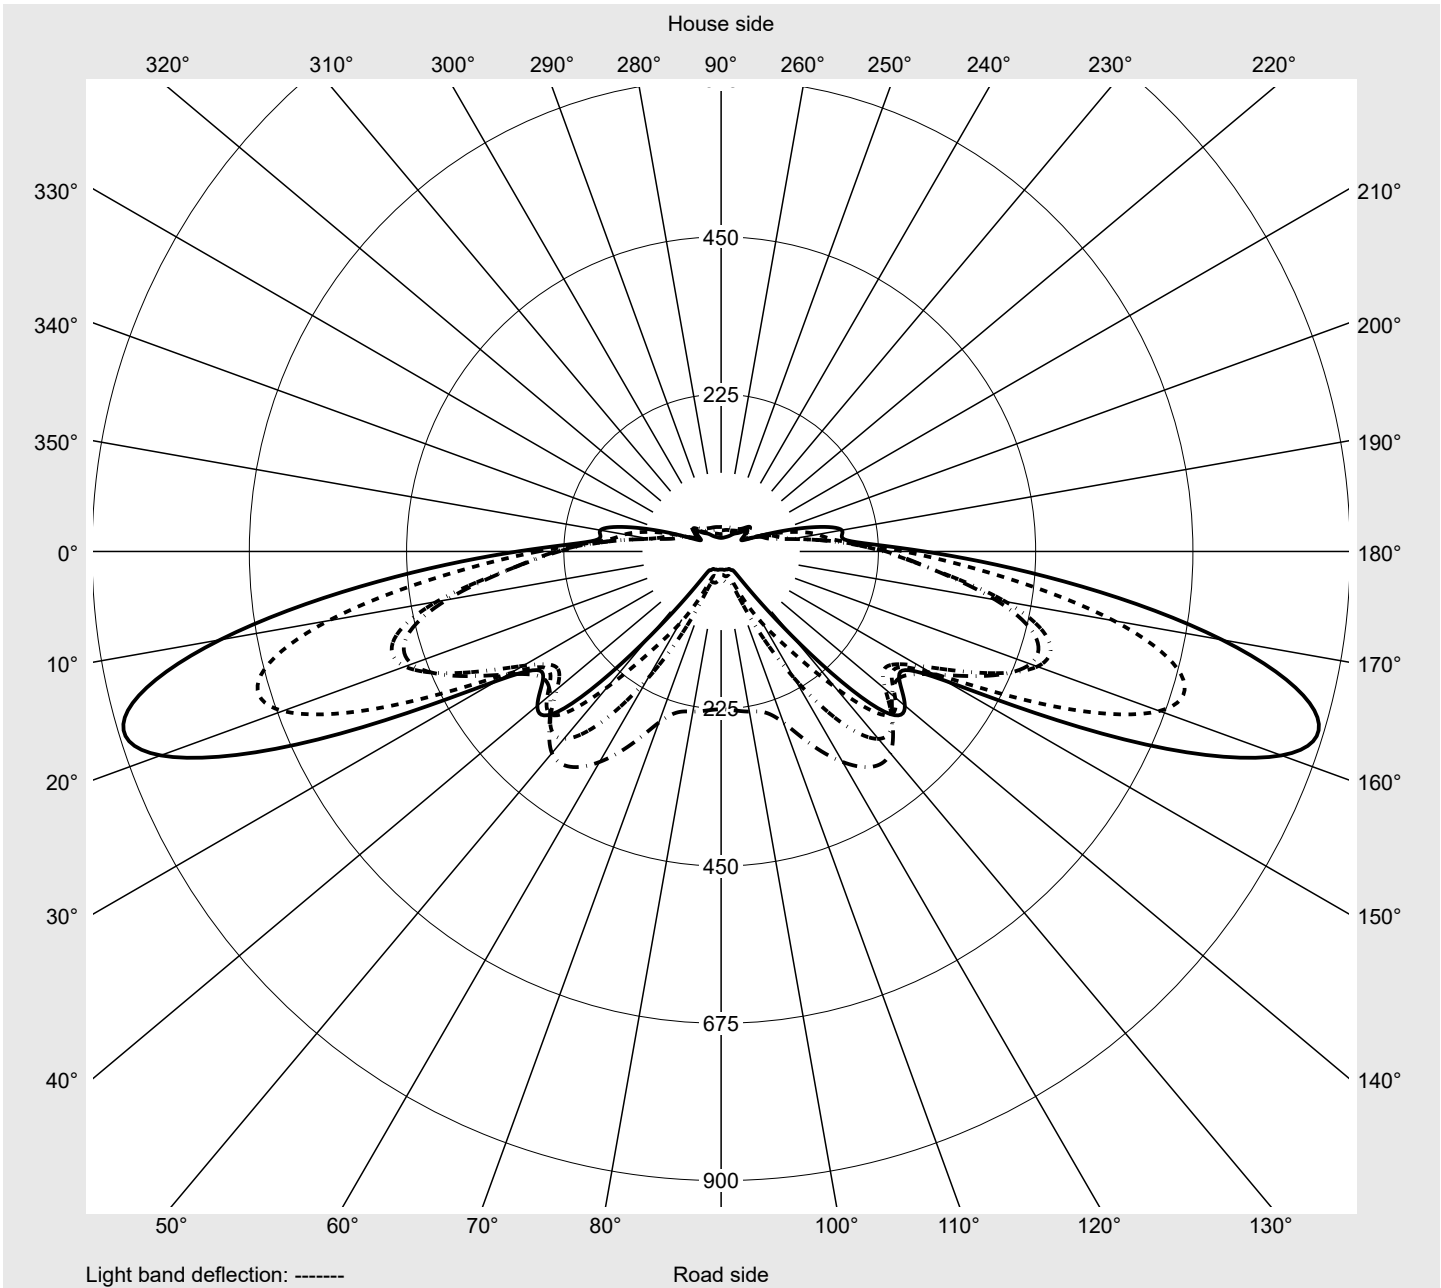

Photometric test report

Family Streetlight 21 mini easy LED	Order number: 5XE6U67N08GB EAN: 4058352995525	LP number 59536_104
	Version post-top or side-entry mounting, NEMA 7 pin (DALI) Optic direct, asymmetric wide distribution P080001 Cover toughened safety glass Lamps LED 2700 K CRI ≥ 70 Controlgear ECG-DALI Plus Rated values Net luminous flux = 5370 lm Power consumption = 40.4 W Luminous efficacy = 132.9 lm/W	serial documentation 18.01.2024

Luminous intensity in cd/klm C180-0 C195-15 C200-20 C270-90 **Imax: 879 cd/klm**

Luminaire output ratios	
Eta	100.0%
Eta 0° - 90°	100.0%
Eta 90° - 180°	0.0%

Luminous intensity class acc. to EN13201-2	
Class:	G3
Imax 70°	878.7
Imax 80°	57.3
Imax 90°	0.0
Imax >90°	0.0
Imax >95°	0.0

Measurement conditions
DIN EN 13032 and DIN 5032

Photometric test report

Family Streetlight 21 mini easy LED	Order number: 5XE6U67N08GB EAN: 4058352995525	LP number 59536_104
---	--	-------------------------------

Envelope curve in cd/klm **KMK 70°** **KMK 67.5°** **KMK 65°** **KMK 62.5°** **siteco**

Photometric test report

Family Streetlight 21 mini easy LED	Order number: 5XE6U67N08GB EAN: 4058352995525	LP number 59536_104
Table of values for luminous intensities		Maximum luminous intensity
siteco		