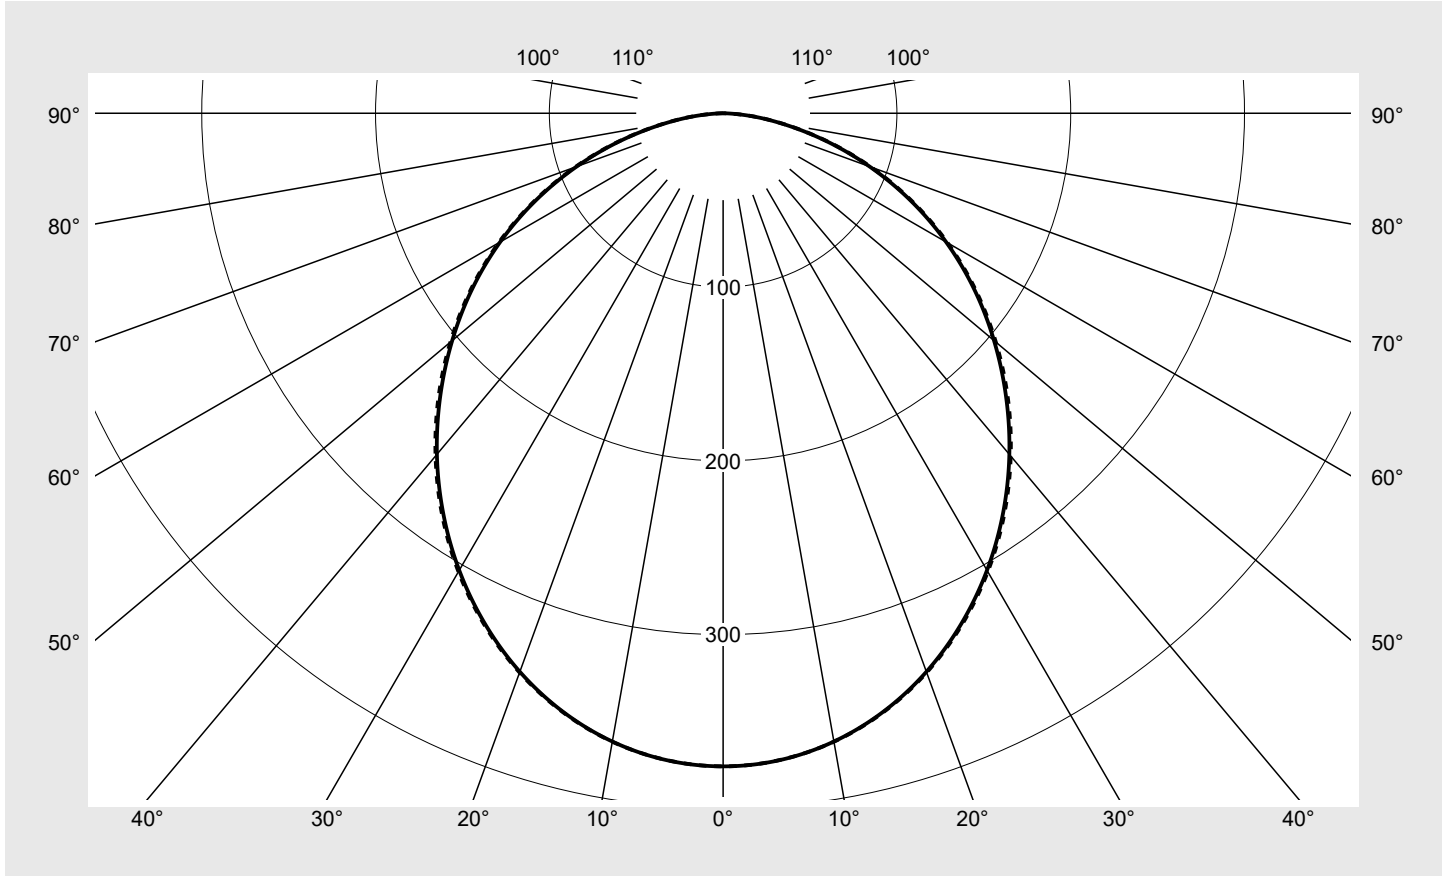

Photometric test report

Family Round 21 M	Order number: 51MR36FD0421S EAN: 4058352881569	LP number 59509_24
	Version surface-mounted and suspended luminaire, cover, opal, PMMA, extremely wide distribution, direct distribution, aluminium housing, silver	serial documentation 31.07.2024
	Lamps LED 4000 K CRI ≥ 80 Controlgear ECG-DALI Rated values Net luminous flux = 7810 lm Power consumption = 54.9 W Luminous efficacy = 142.3 lm/W	

Luminous intensity in cd/klm C180-0 C270-90 **Imax: 376 cd/klm**

Classifications	
DIN 5040	A 4 0
CIE	N1=49 N2=80 N3=96 N4=100 N5=100

Luminaire light output ratios	
η_{LB}	100.0%
ϕ_u	100.0%
ϕ_o	0.0%

Measurement conditions
 DIN EN 13032 and DIN 5032

Luminance table	Max. for $\gamma \geq 65^\circ$	Photometric dimensions in mm: D = 590						
-----------------	---------------------------------	---------------------------------------	--	--	--	--	--	--

C-planes	γ	0° 180°	15°	30°	45°	60°	75°	90° 270°
			165° 195° 345°	150° 210° 330°	135° 225° 315°	120° 240° 300°	105° 255° 285°	
Luminance in cd/m²								
45°		9299.2	9362.1	9313.0	9380.4	9347.8	9403.6	9360.7
50°		9043.3	9107.6	9057.9	9128.7	9095.4	9156.4	9104.1
55°		8779.6	8846.3	8742.4	8870.5	8828.2	8899.5	8836.9
60°		8463.1	8543.6	8418.7	8571.7	8513.4	8603.2	8523.4
65°		8056.9	8162.6	7999.8	8189.4	8108.3	8219.5	8119.5
70°		7494.2	7646.2	7419.5	7674.6	7552.1	7705.9	7564.4
75°		6726.9	6900.4	6624.1	7002.4	6792.1	6955.1	6800.9
80°		5674.9	5898.1	5512.7	6054.2	5749.9	5922.8	5763.0
85°		4332.4	4788.6	4068.2	4842.7	4463.5	4767.3	4493.0