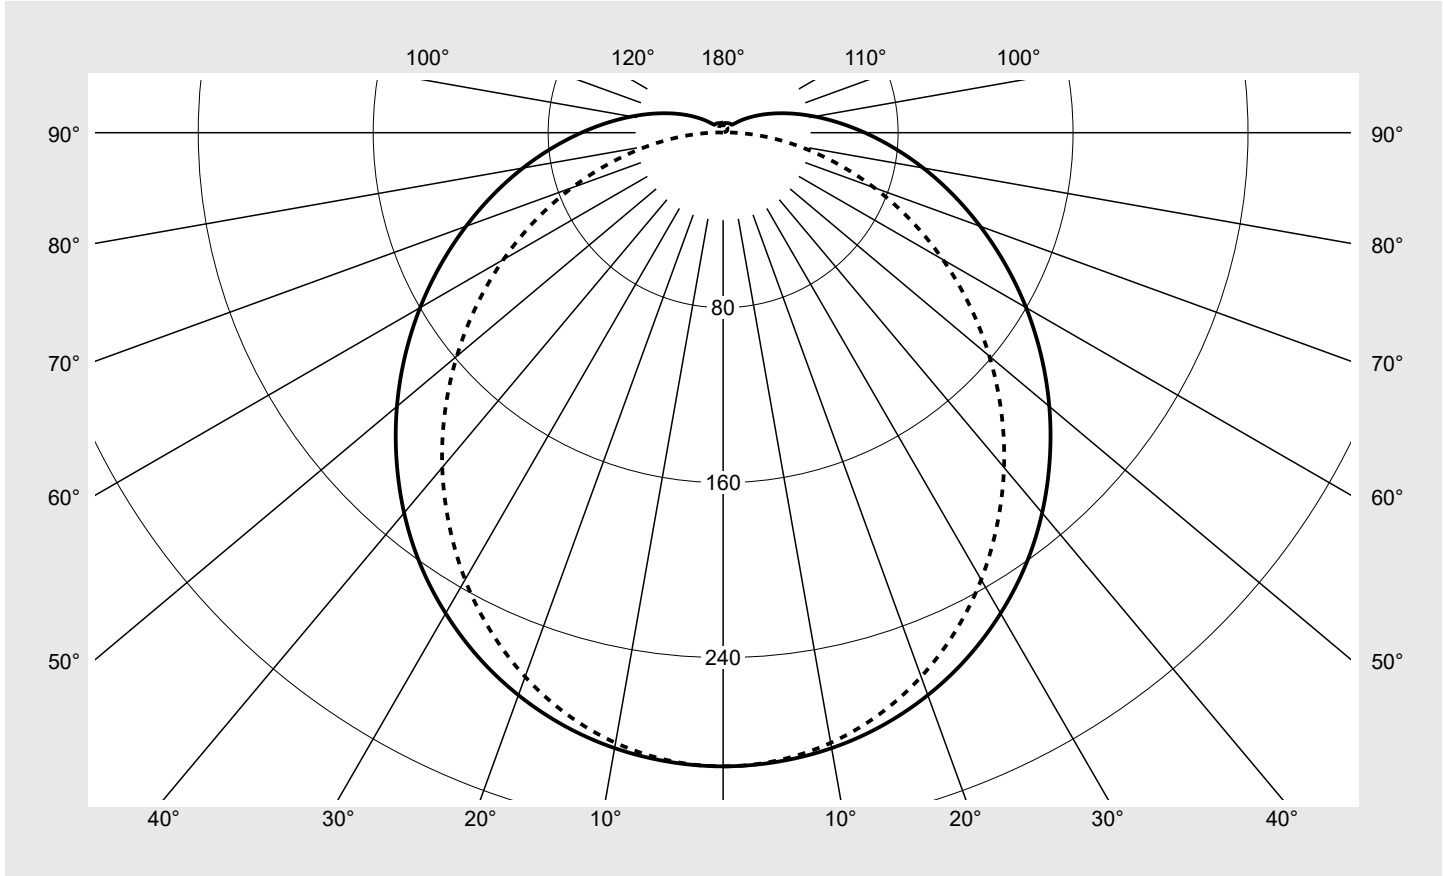

Photometric test report

Family Monsun® 31	Order number: 51FD20ND430A EAN: 4069025458391	LP number 59823_1
	Version damp-proof luminaire, cover, frosted, PC, diffuse beam Lamps LED 4000 K | CRI ≥ 80 Controlgear ECG-DALI-Multilumen Rated values Net luminous flux = 2980 lm Power consumption = 18.0 W Luminous efficacy = 165.6 lm/W	serial documentation 26.09.2025

Luminous intensity in cd/klm C180-0 C270-90 **Imax: 290 cd/klm**

Classifications	
DIN 5040	A 3 1
CIE	N1=42 N2=72 N3=90 N4=92 N5=100

Luminaire light output ratios	
η_{LB}	100.0%
ϕ_u	92.3%
ϕ_o	7.7%

Measurement conditions
DIN EN 13032 and DIN 5032