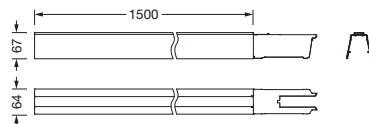

It is mandatory that the assembly instructions must be observed when planning and installing the electrical installation (to be found at www.siteco.com)

Tolerances related to thermal, electrical and photometric data according to IEC 62722

Issued 09.04.2025 - Modifications and errors subject to change - Ensure that you always use the latest version -