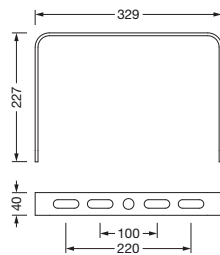

Order No.: 59HC92001 | GTIN (EAN): 4058352463239

Product description: HB31S,bracket,steel,sr

Highbay 31 S, mounting bracket, installation type: surface-mounted, mounting bracket, of steel, grey aluminium (RAL 9007), width: 329mm, height: 227mm, packaging unit: 1 piece

Wt. (kg): 1.0
GTIN (EAN): 4058352463239

Order No.: 59HC92001 | GTIN (EAN): 4058352463239

Detailed technical description: HB31S,bracket,steel,sr

Key data

- Product type: mounting bracket
- Product name: Highbay 31 S
- Order No.: 59HC92001

Material, Colour

- mounting bracket: steel, grey
aluminium (RAL 9007)
- Colour specification: grey aluminium
(RAL 9007)

Mounting

- Mounting method, mounting location:
surface-mounted, to the ceiling

Dimensions, Weight

- Width: 329mm
- Height: 227mm
- Weight: 1.0kg

Order No.: 59HC92001 | GTIN (EAN): 4058352463239

Dimensions: HB31S,bracket,steel,sr

It is mandatory that the assembly instructions must be observed when planning and installing the electrical installation (to be found at www.siteco.com)