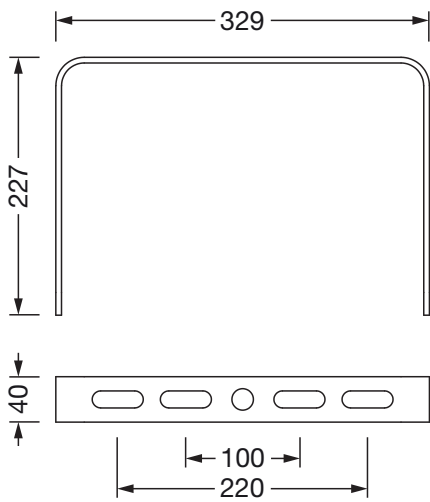

Order No.: 59HC92001 | GTIN (EAN): 4058352463239

Product description: HB31S,bracket,steel,sr

Highbay 31 S, mounting bracket, installation type: surface-mounted, mounting bracket, of steel, grey aluminium (RAL 9007), width: 329mm, height: 227mm, packaging unit: 1 piece

Wt. (kg): 1.0
GTIN (EAN): 4058352463239

Order No.: 59HC92001 | GTIN (EAN): 4058352463239

Detailed technical description: HB31S,bracket,steel,sr

Key data

- Product type: mounting bracket
- Product name: Highbay 31 S
- Order No.: 59HC92001

Material, Colour

- mounting bracket: steel, grey
aluminium (RAL 9007)
- Colour specification: grey aluminium
(RAL 9007)

Mounting

- Mounting method, mounting location:
surface-mounted, to the ceiling

Dimensions, Weight

- Width: 329mm
- Height: 227mm
- Weight: 1.0kg

Order No.: 59HC92001 | GTIN (EAN): 4058352463239

Dimensions: HB31S,bracket,steel,sr

It is mandatory that the assembly instructions must be observed when planning and installing the electrical installation (to be found at www.siteco.com)