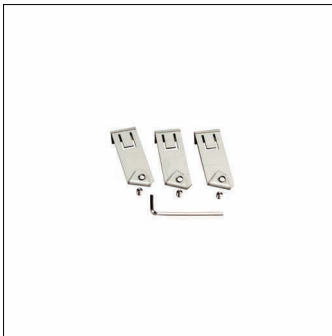

Order No.: 5LR91100BQ | GTIN (EAN): 4039806202338

Product description: LunELunext.bracket,rec

Lunis ELunis, extension bracket, installation type: recessed, extension bracket set, of sheet steel, galvanised, for the series 5LR1.1...51, for the series 5LR1.2...51, for the series 5LR1.2...61, for the series 5LR4.1..., for the series 5LR4.4...51, for the series 5LR4.5..., for the series 5LR416..., for the series 5LR4.8..., for ceiling thicknesses > 25mm, packaging unit: set of 3

Wt. (kg): 0.1
GTIN (EAN): 4039806202338

Order No.: 5LR91100BQ | GTIN (EAN): 4039806202338

Detailed technical description: [LunELunext.bracket,rec](#)

Key data

- Product type: extension bracket
- Product name: Lunis E, Lunis
- Order No.: 5LR91100BQ

Material, Colour

- extension bracket set: sheet steel, galvanised, for the series 5LR1.1...51, for the series 5LR1.2...51, for the series 5LR1.2...61, for the series 5LR4.1..., for the series 5LR4.4...51, for the series 5LR4.5..., for the series 5LR416..., for the series 5LR4.8..., for ceiling thicknesses > 25mm
- Quantity: 3 piece

Mounting

- Mounting method, mounting location: recessed, to the luminaire

Dimensions, Weight

- Weight: 0.1kg