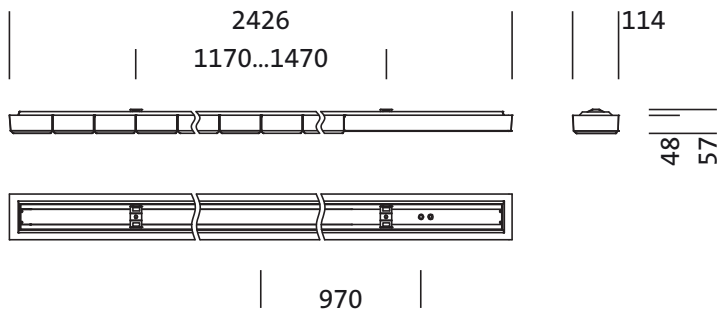

Order No.: 5MZ223D04WA | **GTIN (EAN):** 4058352124338

Product description: Scri11,LED7230lm840,DA,L2426,surf

Scriptus® 11, office luminaire, primary optical cover: lenses, CAT 2 ($L \leq 3000 \text{cd/m}^2$), light emission: direct distribution, primary light characteristic: symmetric, installation type: surface-mounted, LED, rated luminous flux: 7.230lm, luminous efficacy: 143lm/W, light colour: 840, colour temperature: 4000K, control gear: DALI, with terminal, 5-pole, mains connection: 230V, AC, 50Hz, rated input power: 51W, housing, luminaire housing, of aluminium, traffic white (RAL 9016), length: 2.426mm, width: 114mm, height: 57mm, protection rating (complete): IP20, insulation class (complete): insulation class I (protective earthing), certification: CE, ENEC, VDE, protection symbol: F, permissible operating ambient temperature: 0...+35°C, standard: EN 50419, packaging unit: 1 piece

Material, Colour

- housing: aluminium, traffic white (RAL 9016)
- luminaire housing: aluminium, traffic white (RAL 9016)
- Colour specification: traffic white (RAL 9016)
- Cover: lenses

Mounting

- Mounting method, mounting location: surface-mounted, to the ceiling
- Arrangement: single arrangement

Electrical connection

- Connection: terminal, 5-pole
- Nominal voltage: 230V, 230..240V, 50Hz, AC

Dimensions, Weight

- Length: 2426mm
- Width: 114mm
- Height: 57mm
- Weight: 7.6kg

Service life

- Rated service life: 50000h (L85/B50) at AT = 25°C

Order No.: 5MZ223D04WA | GTIN (EAN): 4058352124338

Dimensions: Scri11,LED7230lm840,DA,L2426,surf

It is mandatory that the assembly instructions must be observed when planning and installing the electrical installation (to be found at www.siteco.com)