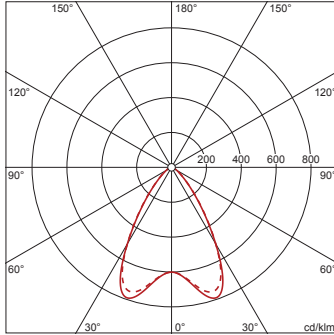

Scriptus® 11, office luminaire, primary optical cover: lenses, CAT 2 ($L \leq 3000 \text{cd/m}^2$), light emission: direct distribution, primary light characteristic: symmetric, installation type: surface-mounted, LED, rated luminous flux: 7.230lm, luminous efficacy: 143lm/W, light colour: 840, colour temperature: 4000K, control gear: DALI, with terminal, 5-pole, mains connection: 230V, AC, 50Hz, rated input power: 51W, housing, luminaire housing, of aluminium, traffic white (RAL 9016), length: 2.426mm, width: 114mm, height: 57mm, protection rating (complete): IP20, insulation class (complete): insulation class I (protective earthing), certification: CE, ENEC, VDE, protection symbol: F, permissible operating ambient temperature: 0...+35°C, standard: EN 50419, packaging unit: 1 piece

4058352124338
5MZ223D04WA

LED 4000K / CRI ≥ 80 Φ_N 7230 lm

Lamps: LED
Wt. (kg): 7.6
GTIN (EAN): 4058352124338