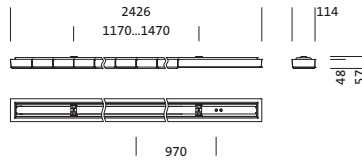

Order No.: 5MZ223D04WA | **GTIN (EAN):** 4058352124338

Product description: Scri11,LED7230lm840,DA,L2426,surf

Scriptus® 11, office luminaire, primary optical cover: lenses, CAT 2 ($L \leq 3000 \text{cd/m}^2$), light emission: direct distribution, primary light characteristic: symmetric, installation type: surface-mounted, LED, rated luminous flux: 7.230lm, luminous efficacy: 143lm/W, light colour: 840, colour temperature: 4000K, control gear: DALI, with terminal, 5-pole, mains connection: 230V, AC, 50Hz, rated input power: 51W, housing, luminaire housing, of aluminium, traffic white (RAL 9016), length: 2.426mm, width: 114mm, height: 57mm, protection rating (complete): IP20, insulation class (complete): insulation class I (protective earthing), certification: CE, ENEC, VDE, protection symbol: F, permissible operating ambient temperature: 0...+35°C, standard: EN 50419, packaging unit: 1 piece

4058352124338
5MZ223D04WA

LED 4000K / CRI ≥ 80 Φ_N 7230 lm

Lamps: LED
Wt. (kg): 7.6
GTIN (EAN): 4058352124338