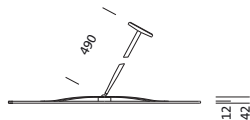

Order No.: 5NW13991QB | GTIN (EAN): 4039806449658

Product description: SMI,fresn-refl100,PMMA,alu,spec

secondary reflector, for Siteco Mirrortec® Indoor, ball-and-socket joint pendant suspension, housing, square, of aluminium, coated, metallic grey (RAL 9006), fresnel reflector 100, of PMMA, aluminized, highly specular, light point resolution, fresnel structure, length: 900 mm, width: 900 mm

Wt. (kg): 9.5
GTIN (EAN): 4039806449658

□919