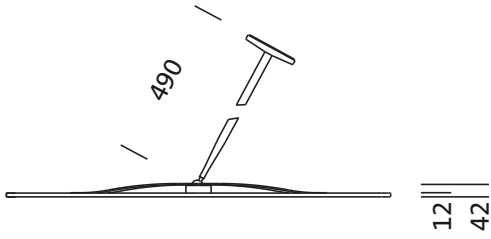

Order No.: 5NW13991QB | GTIN (EAN): 4039806449658

Dimensions: SMI,fresn-refl100,PMMA,alu,spec

□919

It is mandatory that the assembly instructions must be observed when planning and installing the electrical installation (to be found at www.siteco.com)

Tolerances related to thermal, electrical and photometric data according to IEC 62722

Issued 24.02.2023 - Modifications and errors subject to change - Ensure that you always use the latest version -

Siteco GmbH • Georg-Simon-Ohm-Str. 50 • 83301 Traunreut, Germany • Tel +49(8669)33-0 • Fax +49(8669)33-397 • eMail info@siteco.de • Internet www.siteco.com