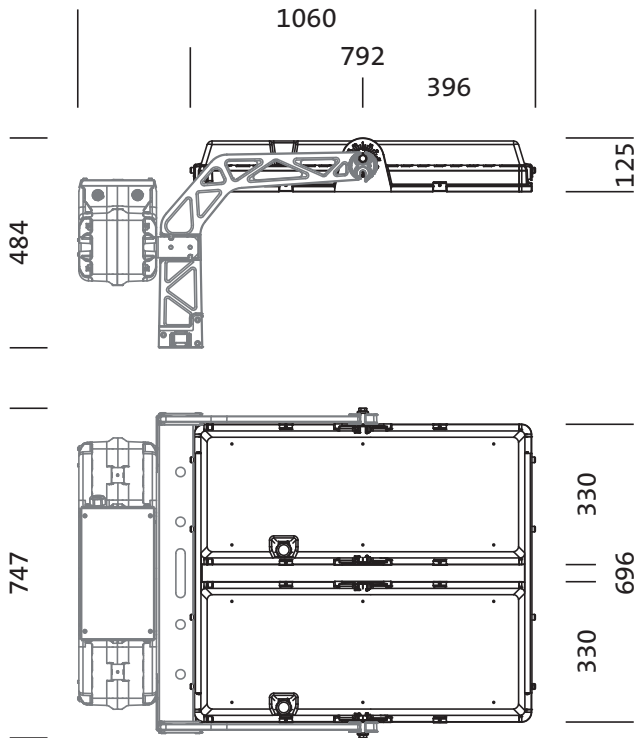

Detailed technical description: Sirius,LH,CUT-RS12,208894lm957,1974W,IC1

Key data

- Product type: luminaire head
- Product name: Sirius®
- Order No.: 5XA7100W50A61DA

Lighting technology | Lamps | Control gear

Mounting

- Mounting method, mounting location: screw fastening, to supporting structure

Electrical connection

- Connection: 2x connection cable with system connection

Dimensions, Weight

- Length: 792mm
- Width: 696mm
- Height: 126mm
- Weight: 30.0kg

Service life

- Rated service life: 50000h (L90/B50) at AT = 25°C, 10000h (L97/B50) at AT = 25°C

Order No.: 5XA7100W50A61DA | GTIN (EAN): 4058352402900

Dimensions: Sirius,LH,CUT-RS12,208894Im957,1974W,IC1