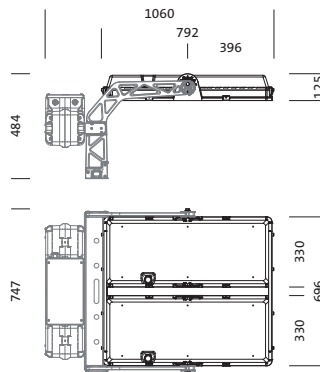

Order No.: 5XA7100W50A61DA | **GTIN (EAN):** 4058352402900

Product description: Sirius,LH,CUT-RS12,208894lm957,1974W,IC1

Sirius® luminaire head; light control with light control via reflectors with silver coating of plastic, silver coated; anti glare with shield; cover of toughened safety glass, transparent; light distribution: CUT-RS12, rotationally symmetric direct distribution, LED (High Power LED), colour temperature: 5700K, rated luminous flux: 208.894lm, colour rendering: CRI > 95, Television Lighting Consistency Index: TLCl ≥ 96, light colour: 957; luminous efficacy: 106lm/W; with 2x connection cable with system connection, cable length: 1,2m; dimming range 5..100% per LED segment, LED unit replaceable without ESD environment, dustproof LED module; 1974W luminaire head with 2x LED unit of diecast aluminium, powder-coated Siteco® metallic grey (DB 702S); length: 792mm / width: 696mm / height: 126mm; protection rating (complete): IP66; insulation class (complete): insulation class I (protective earthing); certification: CE, ENEC; impact resistance: IK10; permissible operating ambient temperature: in outdoor areas: -30..+55°C, in indoor areas: -30..+45°C; permissible storage temperature: -20..+50°C; packaging unit: 1 piece

Lamps:	LED
Wt. (kg):	30.0
GTIN (EAN):	4058352402900

It is mandatory that the assembly instructions must be observed when planning and installing the electrical installation (to be found at www.siteco.com)

Detailed technical description: Sirius,LH,CUT-RS12,208894lm957,1974W,IC1

Key data

- Product type: luminaire head
- Product name: Sirius®
- Order No.: 5XA7100W50A61DA

Lighting technology | Lamps | Control gear

Mounting

- Mounting method, mounting location: screw fastening, to supporting structure

Electrical connection

- Connection: 2x connection cable with system connection

Dimensions, Weight

- Length: 792mm
- Width: 696mm
- Height: 126mm
- Weight: 30.0kg