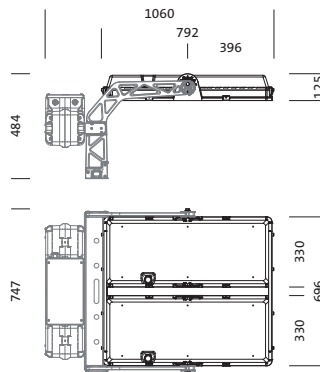

Order No.: 5XA7100W40A31DA | **GTIN (EAN):** 4058352402702

Product description: Sirius,LH,CUT-RS06,207840lm950,1909W,IC1

Sirius® luminaire head; light control with light control via reflectors with silver coating of plastic, silver coated; anti glare with shield; cover of toughened safety glass, transparent; light distribution: CUT-RS06, rotationally symmetric direct distribution, LED (High Power LED), colour temperature: 5000K, rated luminous flux: 207.840lm, colour rendering: CRI > 90, Television Lighting Consistency Index: TLCl ≥ 87, light colour: 950; luminous efficacy: 109lm/W; with 2x connection cable with system connection, cable length: 1,2m; dimming range 5..100% per LED segment, LED unit replaceable without ESD environment, dustproof LED module; 1909W luminaire head with 2x LED unit of diecast aluminium, powder-coated Siteco® metallic grey (DB 702S); length: 792mm / width: 696mm / height: 126mm; protection rating (complete): IP66; insulation class (complete): insulation class I (protective earthing); certification: CE, ENEC; impact resistance: IK10; permissible operating ambient temperature: in outdoor areas: -30..+55°C, in indoor areas: -30..+45°C; permissible storage temperature: -20..+50°C; packaging unit: 1 piece

Lamps:	LED
Wt. (kg):	30.0
GTIN (EAN):	4058352402702

It is mandatory that the assembly instructions must be observed when planning and installing the electrical installation (to be found at www.siteco.com)

Detailed technical description: Sirius,LH,CUT-RS06,207840lm950,1909W,IC1

Key data

- Product type: luminaire head
- Product name: Sirius®
- Order No.: 5XA7100W40A31DA

Lighting technology | Lamps | Control gear

Mounting

- Mounting method, mounting location: screw fastening, to supporting structure

Electrical connection

- Connection: 2x connection cable with system connection

Dimensions, Weight

- Length: 792mm
- Width: 696mm
- Height: 126mm
- Weight: 30.0kg