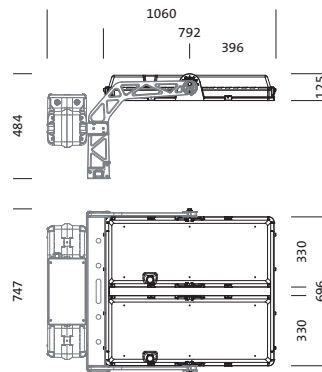

It is mandatory that the assembly instructions must be observed when planning and installing the electrical installation (to be found at www.siteco.com)

Tolerances related to thermal, electrical and photometric data according to IEC 62722

Issued 24.02.2023 - Modifications and errors subject to change - Ensure that you always use the latest version -