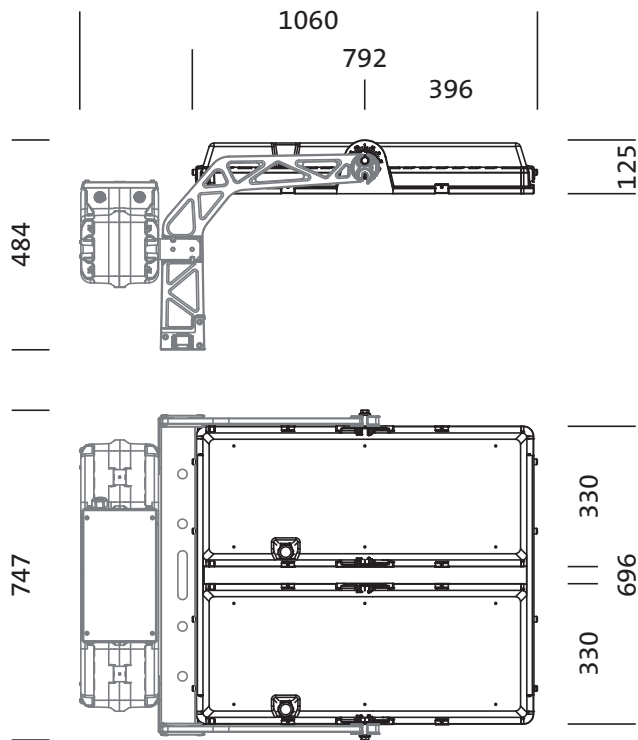

Order No.: 5XA7100W20A72DA | GTIN (EAN): 4058352402627

Dimensions: Sirius,LH,ECO-RS14,306595lm740,1974W,IC1

It is mandatory that the assembly instructions must be observed when planning and installing the electrical installation (to be found at www.siteco.com)

Tolerances related to thermal, electrical and photometric data according to IEC 62722

Issued 24.02.2023 - Modifications and errors subject to change - Ensure that you always use the latest version -