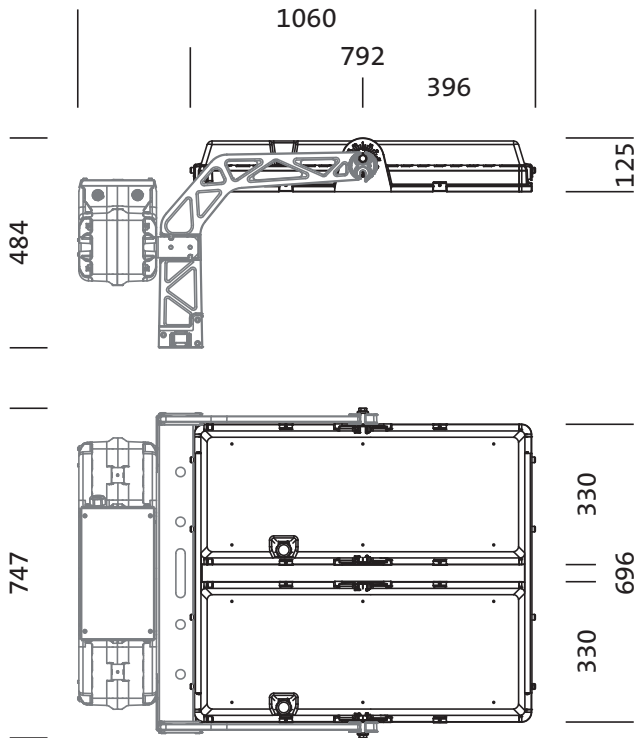

Detailed technical description: Sirius,LH,AREA-PL52,277343lm740,1971W

Key data

- Product type: luminaire head
- Product name: Sirius®
- Order No.: 5XA7100W20A13DA

Lighting technology | Lamps | Control gear

Mounting

- Mounting method, mounting location: screw fastening, to supporting structure

Electrical connection

- Connection: 2x connection cable with system connection

Dimensions, Weight

- Length: 792mm
- Width: 696mm
- Height: 126mm
- Weight: 30.5kg

Service life

- Rated service life: 50000h (L90/B50) at AT = 25°C, 10000h (L97/B50) at AT = 25°C

Order No.: 5XA7100W20A13DA | GTIN (EAN): 4058352402504

Dimensions: Sirius,LH,AREA-PL52,277343lm740,1971W

It is mandatory that the assembly instructions must be observed when planning and installing the electrical installation (to be found at www.siteco.com)
Tolerances related to thermal, electrical and photometric data according to IEC 62722
Issued 24.02.2023 - Modifications and errors subject to change - Ensure that you always use the latest version -