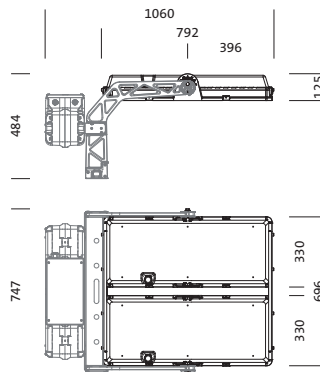

Order No.: 5XA7100W20A13DA | **GTIN (EAN):** 4058352402504

Product description: Sirius,LH,AREA-PL52,277343lm740,1971W

Sirius® luminaire head; light control with lens of glass; cover of toughened safety glass, transparent; light distribution: AREA-PL52, asymmetric direct distribution, LED (High Power LED), colour temperature: 4000K, rated luminous flux: 277.343lm, colour rendering: CRI > 70, light colour: 740; luminous efficacy: 141lm/W; with 2x connection cable with system connection, cable length: 1,2m; dimming range 5..100% per LED segment, LED unit replaceable without ESD environment, dustproof LED module; 1971W luminaire head with 2x LED unit of diecast aluminium, powder-coated Siteco® metallic grey (DB 702S); length: 792mm / width: 696mm / height: 126mm; protection rating (complete): IP66; insulation class (complete): insulation class I (protective earthing); certification: CE, ENEC; impact resistance: IK10; permissible operating ambient temperature: in outdoor areas: -30..+55°C, in indoor areas: -30..+45°C; permissible storage temperature: -20..+50°C; packaging unit: 1 piece

| | |
|-------------|---------------|
| Lamps: | LED |
| Wt. (kg): | 30.5 |
| GTIN (EAN): | 4058352402504 |

It is mandatory that the assembly instructions must be observed when planning and installing the electrical installation (to be found at www.siteco.com)

Detailed technical description: Sirius,LH,AREA-PL52,277343lm740,1971W

Key data

- Product type: luminaire head
- Product name: Sirius®
- Order No.: 5XA7100W20A13DA

Lighting technology | Lamps | Control gear

Mounting

- Mounting method, mounting location: screw fastening, to supporting structure

Electrical connection

- Connection: 2x connection cable with system connection

Dimensions, Weight

- Length: 792mm
- Width: 696mm
- Height: 126mm
- Weight: 30.5kg