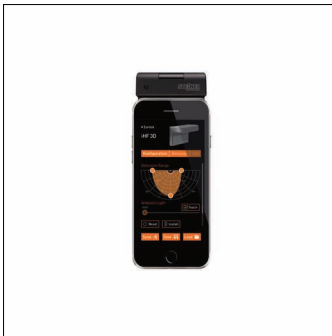

Order No.: 59UC3RCA | GTIN (EAN): 4058352363713

Product description: SConrc,BT

IR

SITECO Connect, remote control, control gear: DALI, housing, of plastic, black, length: 115mm, width: 52mm, height: 12m, Smart Remote, local control - self-sufficient standalone sensors, equipment: master, range max. 15m (IR), only usable with smartphones and compatible app "Steinel Smart Remote", dimmable, protection rating (complete): IP20, certification: CE, packaging unit: 1 piece

IP 20 

Wt. (kg): 0.1
GTIN (EAN): 4058352363713

Order No.: 59UC3RCA | GTIN (EAN): 4058352363713

Detailed technical description: SConrc,BT

Key data

- System family: SITECO Connect
- Product type: remote control
- Product name: SITECO Connect
- Order No.: 59UC3RCA

Lighting technology | Lamps | Control gear

Component 1

Operating device:

- Control: DALI, range max. 15m (IR), only usable with smartphones and compatible app "Steinel Smart Remote", dimmable

Certificates, Standards

- Protection rating: IP20
- Certification, designation: CE

Material, Colour

- housing: plastic, black

Electrical connection

- Battery supply: incl. 2x Micro AAA/LR03 batteries

Dimensions, Weight

- Length: 115mm
- Width: 52mm
- Height: 12m
- Weight: 0.1kg