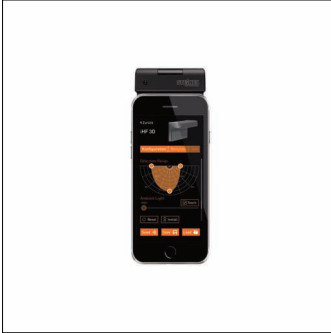

Order No.: 59UC3RCA | GTIN (EAN): 4058352363713

Product description: SConrc,BT

IR

SITECO Connect, remote control, control gear: DALI, housing, of plastic, black, length: 115mm, width: 52mm, height: 12m, Smart Remote, local control - self-sufficient standalone sensors, equipment: master, range max. 15m (IR), only usable with smartphones and compatible app "Steinel Smart Remote", dimmable, protection rating (complete): IP20, certification: CE, packaging unit: 1 piece

IP 20 

Wt. (kg): 0.1
GTIN (EAN): 4058352363713

Order No.: 59UC3RCA | GTIN (EAN): 4058352363713

Detailed technical description: SConrc,BT

Key data

- System family: SITECO Connect
- Product type: remote control
- Product name: SITECO Connect
- Order No.: 59UC3RCA

Lighting technology | Lamps | Control gear

Component 1

Operating device:

- Control: DALI, range max. 15m (IR), only usable with smartphones and compatible app "Steinel Smart Remote", dimmable

Certificates, Standards

- Protection rating: IP20
- Certification, designation: CE

Material, Colour

- housing: plastic, black

Electrical connection

- Battery supply: incl. 2x Micro AAA/LR03 batteries

Dimensions, Weight

- Length: 115mm
- Width: 52mm
- Height: 12m
- Weight: 0.1kg