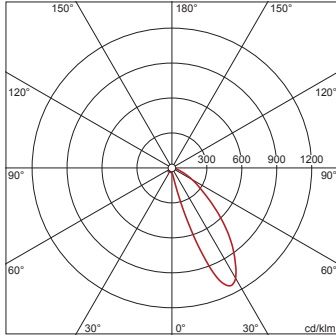

Order No.: 51TH3WDD36XA | **GTIN (EAN):** 4058352329740

Planning data: LicWW,LI,asy,WW,5030lm830,DA,bk

51TH3WDD36XA: 1x LED

4058352329740
51TH3WDD36XA

LED 3000 K | CRI ≥ 80 ϕ_{N} 5030 lm

ϕ_{d} 100% ϕ_{r} 0%

Luminance values (cd/m²)

	C 0/180	C 90/270
L₈₀	17960	1646
L₇₀	37340	1756
L₆₅	59016	1973

UGR 35.2   32.1

X 4H Y 8H ρ 70/50/20 S 0.25H