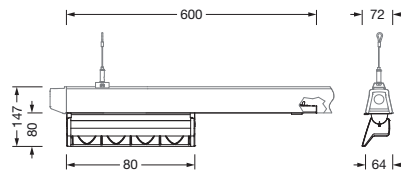

Order No.: 51TH3WDD36XA | **GTIN (EAN):** 4058352329740

Product description: LicWW,LI,asy,WW,5030lm830,DA,bk

Licross Wallwasher, luminaire insert, of sheet steel, coil coated, jet black (RAL 9005), reflector, of aluminium section, jet black (RAL 9005), blank cover, of PC/ABS, black, length: 600mm, width: 72mm, LED rated luminous flux: 5.030lm, light colour: 830, SDCM (Standard Deviation of Colour Matching)MacAdam ≤ 3 SDCM (initial), control gear: DALI, control gear: ECG DALI, with plug, 5-pole, with phase selection, mains connection: 220..240V, AC/DC, 50/60Hz, rated input power: 45W, of plastic, silver coated, primary light characteristic: asymmetric, protection rating (complete): IP20, insulation class (complete): insulation class I (protective earthing), certification: CE, UKCA, packaging unit: 1 piece

IP 20  

Lamps:	LED
Wt. (kg):	1.5
GTIN (EAN):	4058352329740

Order No.: 51TH3WDD36XA | **GTIN (EAN):** 4058352329740

Detailed technical description: LicWW,LI,asy,WW,5030lm830,DA,bk

Key data

- Product type: luminaire insert
- Product name: Licross Wallwasher
- Order No.: 51TH3WDD36XA

Dimensions, Weight

- Length: 600mm
- Width: 72mm
- Weight: 1.5kg

Lighting technology | Lamps | Control gear

Service life

- Rated service life: 50000h (L80/B50) at AT = 25°C

Component 1

Lighting technology:

- Beam angle: wallwasher
- Symmetry: asymmetric distribution

Electrical connection

- Connection: plug, 5-pole, with phase selection
- Nominal voltage: 220..240V, 50/60Hz, AC/DC

Order No.: 51TH3WDD36XA | GTIN (EAN): 4058352329740

Dimensions: LicWW,LI,asy,WW,5030lm830,DA,bk