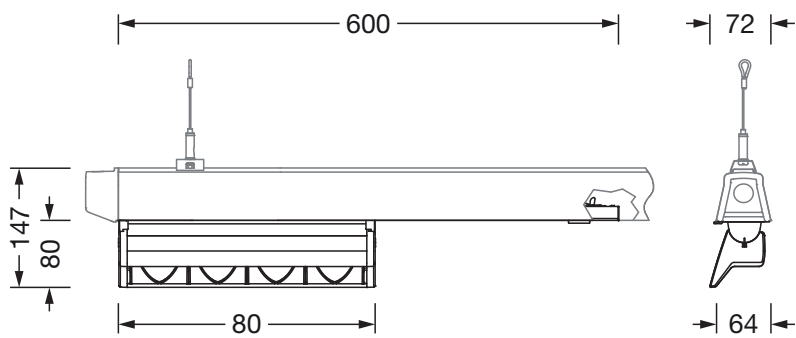

Dimensions, Weight

- Length: 600mm
- Width: 72mm
- Weight: 1.5kg

Lighting technology | Lamps | Control gear

Service life

- Rated service life: 50000h (L80/B50) at AT = 25°C

Component 1

Lighting technology:

- Beam angle: wallwasher
- Symmetry: asymmetric distribution

Material, Colour

- Licross LED insert: sheet steel, coil coated, jet black (RAL 9005)
- reflector: aluminium section, jet black (RAL 9005)
- blank cover: PC/ABS, black

Mounting

- Mounting method, mounting location: slip-in mounting, in the Licross trunking rail
- Supplement: only suitable for use in indoor areas

Electrical connection

- Connection: plug, 5-pole, with phase selection
- Nominal voltage: 220..240V, 50/60Hz, AC/DC

Order No.: 51TH3WDD36XA | GTIN (EAN): 4058352329740

Dimensions: LicWW,LI,asy,WW,5030lm830,DA,bk