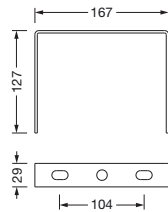

Order No.: 59HP92001 | GTIN (EAN): 4058352475867

Product description: HB42S/L,bracket,steel,bk

Highbay 42 S/L, mounting bracket, installation type: surface-mounted, mounting bracket, of steel, black, width: 166mm, height: 127mm, packaging unit: 1 piece

Wt. (kg): 0.4
GTIN (EAN): 4058352475867

Order No.: 59HP92001 | **GTIN (EAN):** 4058352475867

Detailed technical description: HB42S/L,bracket,steel,bk

Key data

- Product type: mounting bracket
- Product name: Highbay 42 S/L
- Order No.: 59HP92001

Material, Colour

- mounting bracket: steel, black
- Colour specification: black

Mounting

- Mounting method, mounting location:
surface-mounted, to the ceiling

Dimensions, Weight

- Width: 166mm
- Height: 127mm
- Weight: 0.4kg

Order No.: 59HP92001 | GTIN (EAN): 4058352475867

Dimensions: HB42S/L,bracket,steel,bk