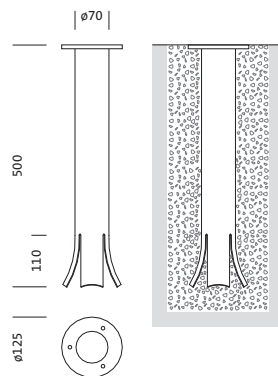

Order No.: 5AA40006X | GTIN (EAN): 4039806849151

Product description: plant.sect,steel,galv

housing accessories, for CL BOLLARD 120, CL BOLLARD 90, planted section, cylindrical, of steel, galvanised, length: 500 mm, packaging unit: 1 piece

Wt. (kg): 2.5  
GTIN (EAN): 4039806849151

Order No.: 5AA40006X | GTIN (EAN): 4039806849151

Detailed technical description: plant.sect,steel,galv

#### Key data

- Product type: housing accessories
- Product name: CL BOLLARD 120, CL BOLLARD 90
- Order No.: 5AA40006X

#### Dimensions, Weight

- Length: 500mm
- Weight: 2.5kg

Order No.: 5AA40006X | GTIN (EAN): 4039806849151

Dimensions: plant.sect,steel,galv