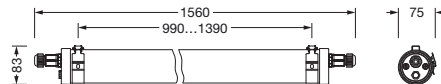

Order No.: 51FT107N4A0A | **GTIN (EAN):** 4058352701287

Product description: Mon31T,diff,10000lm840,0/1,3x1.5²,PMMA

Monsun® 31 Tube, tubular luminaire, primary optical cover: diffuser, of PMMA, light emission: direct distribution, primary light characteristic: symmetric, installation type: suspended mounting, surface-mounted, LED, rated luminous flux: 10.000lm, luminous efficacy: 160lm/W, light colour: 840, colour temperature: 4000K, with with 1 terminal, 3-pole, max. 2.5mm², through-wiring: 3x 1.5mm², mains connection: 220..240V, AC, 50/60Hz, rated input power: 58W, housing, cylindrical, of PMMA, semi-transparent, matt white, with luminaire and ceiling fastening, V4A, mounting with brackets of stainless steel, length: 1.560mm, diameter: 75mm, end cap, of stainless steel (V4A), protection rating (complete): IP67/IP69K, insulation class (complete): insulation class I (protective earthing), certification: CE, UKCA, impact resistance: IK07, permissible operating ambient temperature: -20..+40°C, corresponds to IFS (International Featured Standards) requirements for safety and quality in the food industry, usage in unprotected outdoor area possible with horizontal mounting, contact your sales advisor before using the luminaires in applications with unclear chemical exposure, large temperature fluctuations or condensation-forming humidity, packaging unit: 1 piece

IK 07

Lamps:	LED
Wt. (kg):	1.8
GTIN (EAN):	4058352701287