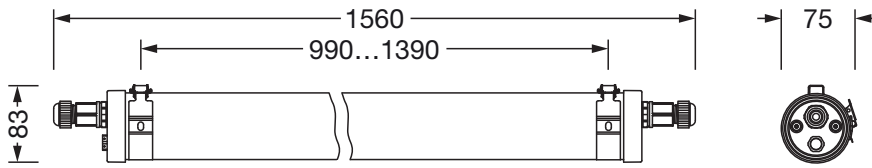

Material, Colour

- housing: PMMA, semi-transparent, matt white, cylindrical, with luminaire and ceiling fastening, V4A, mounting with brackets of stainless steel
- Colour specification: matt white
- end cap: stainless steel (V4A)
- Quantity: 2 piece
- Cover: diffuser of PMMA

Mounting

- Mounting method, mounting location: suspended mounting, surface-mounted, to the ceiling / to the wall
- Arrangement: single arrangement

Electrical connection

- Connection: with 1 terminal, 3-pole, max. 2.5mm²
- Nominal voltage: 220..240V, 50/60Hz, AC
- Through-wiring: 3x 1.5mm²

Dimensions, Weight

- Length: 1560mm
- Diameter: 75mm
- Weight: 1.8kg

Service life

- Rated service life: 50000h (L80/B50) at AT = 25°C

Order No.: 51FT107N4A0A | GTIN (EAN): 4058352701287

Dimensions: Mon31T,diff,10000lm840,0/1,3x1.5²,PMMA

It is mandatory that the assembly instructions must be observed when planning and installing the electrical installation (to be found at www.siteco.com)

Tolerances related to thermal, electrical and photometric data according to IEC 62722