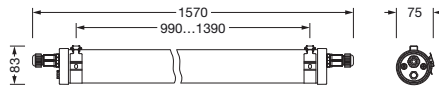

Order No.: 51FT10DN460A | **GTIN (EAN):** 4058352701317

Product description: Mon31T,diff,6500lm840,DA2,5x1.5²,PMMA

Monsun® 31 Tube, tubular luminaire, primary optical cover: diffuser, of PMMA, light emission: direct distribution, primary light characteristic: symmetric, installation type: suspended mounting, surface-mounted, LED, rated luminous flux: 6.500lm, luminous efficacy: 160lm/W, light colour: 840, colour temperature: 4000K, with with 1 terminal, 5-pole, max. 2.5mm², through-wiring: 5x 1.5mm², mains connection: 220..240V, AC, 50/60Hz, rated input power: 40W, housing, cylindrical, of PMMA, semi-transparent, matt white, with luminaire and ceiling fastening, V4A, mounting with brackets of stainless steel, length: 1.570mm, diameter: 75mm, end cap, of stainless steel (V4A), protection rating (complete): IP67/IP69K, insulation class (complete): insulation class I (protective earthing), certification: CE, UKCA, impact resistance: IK07, permissible operating ambient temperature: -20..+40°C, corresponds to IFS (International Featured Standards) requirements for safety and quality in the food industry, usage in unprotected outdoor area possible with horizontal mounting, contact your sales advisor before using the luminaires in applications with unclear chemical exposure, large temperature fluctuations or condensation-forming humidity, packaging unit: 1 piece

IK 07

Lamps:	LED
Wt. (kg):	1.9
GTIN (EAN):	4058352701317