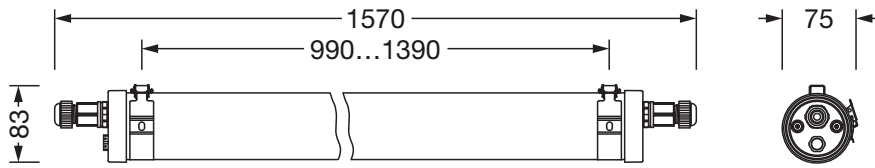

Material, Colour

- housing: PMMA, semi-transparent, matt white, cylindrical, with luminaire and ceiling fastening, V4A, mounting with brackets of stainless steel
- Colour specification: matt white
- end cap: stainless steel (V4A)
- Quantity: 2 piece
- Cover: diffuser of PMMA

Mounting

- Mounting method, mounting location: suspended mounting, surface-mounted, to the ceiling / to the wall
- Arrangement: single arrangement

Electrical connection

- Connection: with 1 terminal, 5-pole, max. 2.5mm²
- Nominal voltage: 220..240V, 50/60Hz, AC
- Through-wiring: 5x 1.5mm²

Dimensions, Weight

- Length: 1570mm
- Diameter: 75mm
- Weight: 1.9kg

Service life

- Rated service life: 50000h (L80/B50) at AT = 25°C

Order No.: 51FT10DN460A | GTIN (EAN): 4058352701317

Dimensions: Mon31T,diff,6500lm840,DA2,5x1.5²,PMMA

It is mandatory that the assembly instructions must be observed when planning and installing the electrical installation (to be found at www.siteco.com)

Tolerances related to thermal, electrical and photometric data according to IEC 62722