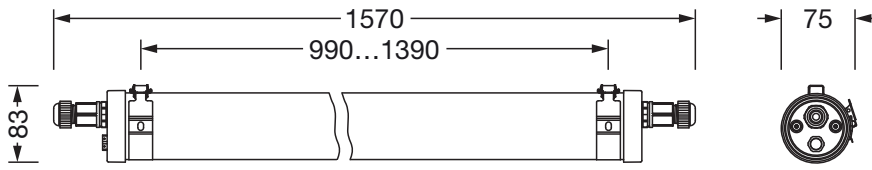

Mounting

- Mounting method, mounting location: suspended mounting, surface-mounted, to the ceiling / to the wall
- Arrangement: single arrangement

Electrical connection

- Connection: with 1 terminal, 5-pole, max. 2.5mm²
- Nominal voltage: 220..240V, 50/60Hz, AC
- Through-wiring: 5x 1.5mm²

Dimensions, Weight

- Length: 1570mm
- Diameter: 75mm
- Weight: 1.9kg

Service life

- Rated service life: 50000h (L80/B50) at AT = 25°C

Order No.: 51FT10DN4A0A | GTIN (EAN): 4058352701379

Dimensions: Mon31T,diff,10000lm840,DA2,5x1.5²,PMMA

It is mandatory that the assembly instructions must be observed when planning and installing the electrical installation (to be found at www.siteco.com)

Tolerances related to thermal, electrical and photometric data according to IEC 62722