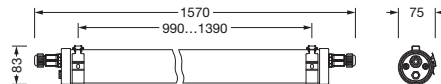

Order No.: 51FT10DN4A0A | **GTIN (EAN):** 4058352701379

Product description: Mon31T,diff,10000lm840,DA2,5x1.5²,PMMA

Monsun® 31 Tube, tubular luminaire, primary optical cover: diffuser, of PMMA, light emission: direct distribution, primary light characteristic: symmetric, installation type: suspended mounting, surface-mounted, LED, rated luminous flux: 10.000lm, luminous efficacy: 160lm/W, light colour: 840, colour temperature: 4000K, with with 1 terminal, 5-pole, max. 2.5mm², through-wiring: 5x 1.5mm², mains connection: 220..240V, AC, 50/60Hz, rated input power: 58W, housing, cylindrical, of PMMA, semi-transparent, matt white, with luminaire and ceiling fastening, V4A, mounting with brackets of stainless steel, length: 1.570mm, diameter: 75mm, end cap, of stainless steel (V4A), protection rating (complete): IP67/IP69K, insulation class (complete): insulation class I (protective earthing), certification: CE, UKCA, impact resistance: IK07, permissible operating ambient temperature: -20..+40°C, corresponds to IFS (International Featured Standards) requirements for safety and quality in the food industry, usage in unprotected outdoor area possible with horizontal mounting, contact your sales advisor before using the luminaires in applications with unclear chemical exposure, large temperature fluctuations or condensation-forming humidity, packaging unit: 1 piece

IK 07

Lamps:	LED
Wt. (kg):	1.9
GTIN (EAN):	4058352701379