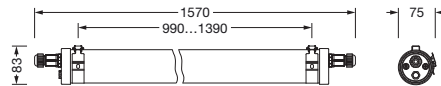

Order No.: 51FT10DN480A | **GTIN (EAN):** 4058352701362

Product description: Mon31T,diff,8000lm840,DA2,5x1.5²,PMMA

Monsun® 31 Tube, tubular luminaire, primary optical cover: diffuser, of PMMA, light emission: direct distribution, primary light characteristic: symmetric, installation type: suspended mounting, surface-mounted, LED, rated luminous flux: 8.000lm, luminous efficacy: 160lm/W, light colour: 840, colour temperature: 4000K, with with 1 terminal, 5-pole, max. 2.5mm², through-wiring: 5x 1.5mm², mains connection: 220..240V, AC, 50/60Hz, rated input power: 50W, housing, cylindrical, of PMMA, semi-transparent, matt white, with luminaire and ceiling fastening, V4A, mounting with brackets of stainless steel, length: 1.570mm, diameter: 75mm, end cap, of stainless steel (V4A), protection rating (complete): IP67/IP69K, insulation class (complete): insulation class I (protective earthing), certification: CE, UKCA, impact resistance: IK07, permissible operating ambient temperature: -20..+40°C, corresponds to IFS (International Featured Standards) requirements for safety and quality in the food industry, usage in unprotected outdoor area possible with horizontal mounting, contact your sales advisor before using the luminaires in applications with unclear chemical exposure, large temperature fluctuations or condensation-forming humidity, packaging unit: 1 piece

IK 07

Lamps:	LED
Wt. (kg):	1.9
GTIN (EAN):	4058352701362