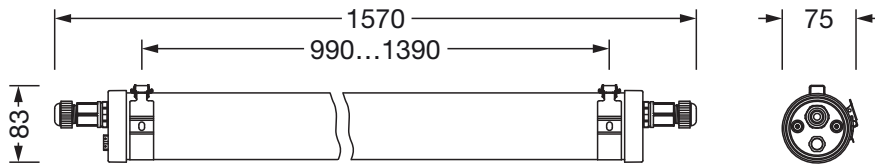

Material, Colour

- housing: PMMA, semi-transparent, matt white, cylindrical, with luminaire and ceiling fastening, V4A, mounting with brackets of stainless steel
- Colour specification: matt white
- end cap: stainless steel (V4A)
- Quantity: 2 piece
- Cover: diffuser of PMMA

Mounting

- Mounting method, mounting location: suspended mounting, surface-mounted, to the ceiling / to the wall
- Arrangement: single arrangement

Electrical connection

- Connection: with 1 terminal, 5-pole, max. 2.5mm²
- Nominal voltage: 220..240V, 50/60Hz, AC
- Through-wiring: 5x 1.5mm²

Dimensions, Weight

- Length: 1570mm
- Diameter: 75mm
- Weight: 1.9kg

Service life

- Rated service life: 50000h (L80/B50) at AT = 25°C

Order No.: 51FT10DN480A | GTIN (EAN): 4058352701362

Dimensions: Mon31T,diff,8000lm840,DA2,5x1.5²,PMMA

It is mandatory that the assembly instructions must be observed when planning and installing the electrical installation (to be found at www.siteco.com)

Tolerances related to thermal, electrical and photometric data according to IEC 62722