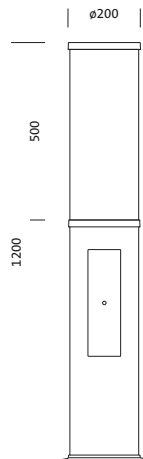

**Order No.:** 5XA5285OF14H | **GTIN (EAN):** 4058352835593

**Product description:** CL120iQ,bollard,PL1.2s,2970lm727,SR

City-Light 120 iQ, bollard luminaire, Module 540 iQ-SR, primary light control with 3 zone faceted reflector, of plastic, silver coated, highly specular, structured, primary optical cover: cover, of PMMA, transparent, partly coated, light distribution: PL1.2s, primary light characteristic: symmetric, LED, High Power LED, rated luminous flux: 2.970lm, luminous efficacy: 136lm/W, light colour: 727, colour temperature: 2700K, control gear: ECG iQ, control: presetting dimming logarithmic, Street-Remote, Auto-Match, Temp-Guard, Lumen-Switch, Night-Set, Smart-Wire, Light-Fading, Desk-Remote (wireless, voltage-free reading and setting of iQ features in the workshop via application-optimized NFC function/RFID function), optimised constant luminous flux control (CLO 2.0), with terminal, 6-pole, max. 2.5mm<sup>2</sup>, mains connection: 230..240V, AC, 50/60Hz, start of lifetime: 22W, end of service life: 23W, reduction: 11W, luminaire housing, cylindrical, of extruded aluminium section, coated, Siteco® metallic grey (DB 702S), length: 1.200mm, diameter: 200mm, Module 540 iQ-SR, traffic white (RAL 9016), equipment: standard, protection rating (complete): IP54, insulation class (complete): insulation class II (safety insulation), certification: CE, ENEC, VDE, packaging unit: 1 piece

Lamps: LED  
 Wt. (kg): 10.8  
 GTIN (EAN): 4058352835593

Order No.: 5XA5285OF14H | GTIN (EAN): 4058352835593

Detailed technical description: CL120iQ,bollard,PL1.2s,2970lm727,SR

### Key data

- Product type: bollard luminaire
- Product name: City-Light 120 iQ
- Order No.: 5XA5285OF14H

### Dimensions, Weight

- Length: 1200mm
- Diameter: 200mm
- Weight: 10.8kg