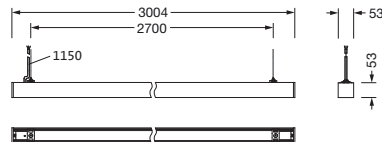

Order No.: 51MX33TCTDS | **GTIN (EAN):** 4058352796733

Product description: Sil21,ELD-P,14340lm8tw,DT8,L3004,sr,sp

Silica® 21, office luminaire, primary optical cover: prismatic diffuser, of PMMA, CAT 2 ($L \leq 3000 \text{cd/m}^2$), light emission: direct/indirect distribution, primary light characteristic: symmetric, installation type: suspended mounting, LED, rated luminous flux: 14.340lm, luminous efficacy: 101lm/W, light colour: 8tw, colour temperature: 2700..6500K, control gear: ECG DALI, with terminal, 3+2-pole, max. 2.5mm², mains connection: 220..240V, AC, 50/60Hz, rated input power: 141.4W, luminaire housing, of aluminium, metallic grey (RAL 9006), length: 3.004mm, width: 53mm, height: 53mm, protection rating (complete): IP20, insulation class (complete): insulation class I (protective earthing), certification: CE, permissible operating ambient temperature: 0..+35°C, standard: EN 50419, packaging unit: 1 piece

IP 20

Lamps:	LED
Wt. (kg):	5.5
GTIN (EAN):	4058352796733