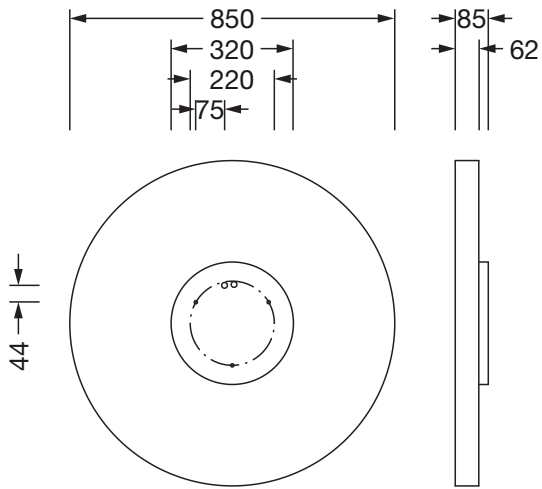

IP 40  

Lamps:	LED
Wt. (kg):	10.6
GTIN (EAN):	4058352881811

Order No.: 51MR38ND0421S | **GTIN (EAN):** 4058352881811

Detailed technical description: Round21L,Prism,dir/ind,12230lm840,DA2,sr

Key data

- Product type: wall and ceiling luminaire
- Product name: Round 21 L
- Order No.: 51MR38ND0421S

Electrical connection

- Connection: terminal, 5-pole
- Nominal voltage: 230V, 50/60Hz, AC

Dimensions, Weight

- Diameter: 850mm
- Height: 62mm
- Weight: 10.6kg

Service life

- Rated service life: 50000h (L80/B20) at AT = 25°C

Order No.: 51MR38ND0421S | GTIN (EAN): 4058352881811

Dimensions: Round21L,Prism,dir/ind,12230lm840,DA2,sr

It is mandatory that the assembly instructions must be observed when planning and installing the electrical installation (to be found at www.siteco.com)