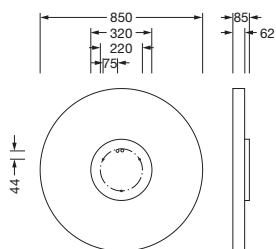

Order No.: 51MR38ND0421S | **GTIN (EAN):** 4058352881811

Product description: Round21L,Prism,dir/ind,12230lm840,DA2,sr

Round 21 L, wall and ceiling luminaire, primary optical cover: micro prismatic cover, of PMMA, transparent, CAT 2 ($L \leq 3000 \text{cd/m}^2$), light emission: direct/indirect distribution, primary light characteristic: symmetric, installation type: suspended mounting, surface-mounted, LED, rated luminous flux: 12.230lm, luminous efficacy: 139lm/W, light colour: 840, colour temperature: 4000K, control gear: DALI 2, with terminal, 5-pole, mains connection: 230V, AC, 50/60Hz, rated input power: 88W, housing, of aluminium, coated, silver, diameter: 850mm, height: 62mm, protection rating (complete): IP40, insulation class (complete): insulation class I (protective earthing), certification: CE, impact resistance: IK04, permissible operating ambient temperature: -10..+35°C, packaging unit: 1 piece

IP 40  

Lamps:	LED
Wt. (kg):	10.6
GTIN (EAN):	4058352881811

Order No.: 51MR38ND0421S | **GTIN (EAN):** 4058352881811

Detailed technical description: Round21L,Prism,dir/ind,12230lm840,DA2,sr

Key data

- Product type: wall and ceiling luminaire
- Product name: Round 21 L
- Order No.: 51MR38ND0421S

Lighting technology | Lamps | Control gear

Component 1

Lighting technology:

- Cover: micro prismatic cover, transparent
- Beam angle: 85°
- Symmetry: symmetric
- Light emission: direct/indirect distribution
- UGR viewing direction along longitudinal luminaire axis: ≤ 19
- UGR viewing direction along lateral luminaire axis: ≤ 19

Electrical connection

- Connection: terminal, 5-pole
- Nominal voltage: 230V, 50/60Hz, AC

Dimensions, Weight

- Diameter: 850mm
- Height: 62mm
- Weight: 10.6kg

Service life

- Rated service life: 50000h (L80/B20) at AT = 25°C