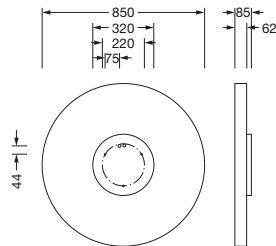

Order No.: 51MR38ND0421S | **GTIN (EAN):** 4058352881811

Product description: Round21L,Prism,dir/ind,9660lm840,DA2,sr

Round 21 L, wall and ceiling luminaire, primary optical cover: micro prismatic cover, of PMMA, transparent, CAT 2 ($L \leq 3000 \text{cd/m}^2$), light emission: direct/indirect distribution, primary light characteristic: symmetric, installation type: suspended mounting, surface-mounted, LED, rated luminous flux: 9.660lm, luminous efficacy: 116lm/W, light colour: 840, colour temperature: 4000K, with terminal, 5-pole, mains connection: 230V, AC, 50/60Hz, rated input power: 83W, housing, of aluminium, coated, silver, diameter: 850mm, height: 62mm, protection rating (complete): IP40, insulation class (complete): insulation class I (protective earthing), certification: CE, impact resistance: IK04, permissible operating ambient temperature: $-10..+35^\circ\text{C}$, packaging unit: 1 piece

IP 40  

Lamps:	LED
Wt. (kg):	10.6
GTIN (EAN):	4058352881811

It is mandatory that the assembly instructions must be observed when planning and installing the electrical installation (to be found at www.siteco.com)

Electrical connection

- Connection: terminal, 5-pole
- Nominal voltage: 230V, 50/60Hz, AC

Dimensions, Weight

- Diameter: 850mm
- Height: 62mm
- Weight: 10.6kg

Order No.: 51MR38ND0421S | GTIN (EAN): 4058352881811

Dimensions: Round21L,Prism,dir/ind,9660lm840,DA2,sr

It is mandatory that the assembly instructions must be observed when planning and installing the electrical installation (to be found at www.siteco.com)