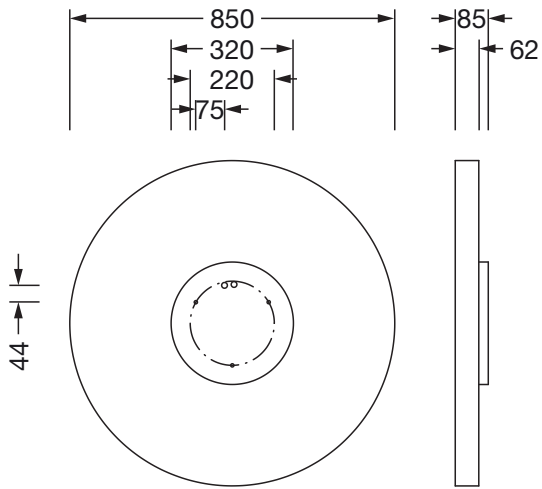

Electrical connection

- Connection: terminal, 5-pole
- Nominal voltage: 230V, 50/60Hz, AC

Dimensions, Weight

- Diameter: 850mm
- Height: 62mm
- Weight: 10.6kg

Order No.: 51MR38ND0421S | GTIN (EAN): 4058352881811

Dimensions: Round21L,Prism,dir/ind,9660lm840,DA2,sr

It is mandatory that the assembly instructions must be observed when planning and installing the electrical installation (to be found at www.siteco.com)