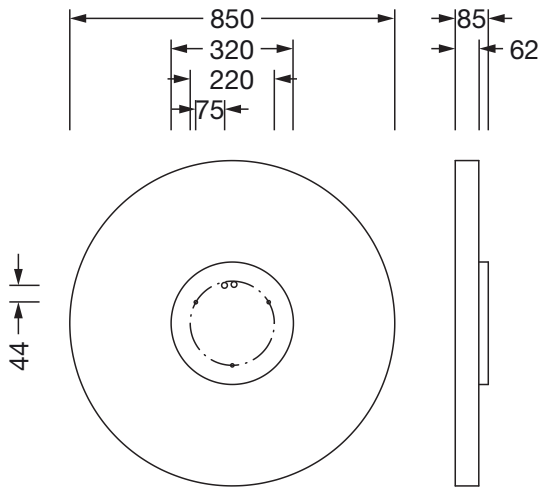

#### Mounting

- Mounting method, mounting location: suspended mounting, surface-mounted, to the ceiling, to the wall
- Arrangement: single arrangement

#### Electrical connection

- Connection: terminal, 5-pole
- Nominal voltage: 230V, 50/60Hz, AC

#### Dimensions, Weight

- Diameter: 850mm
- Height: 62mm
- Weight: 10.6kg

Order No.: 51MR38ND0321B | GTIN (EAN): 4058352830017

Dimensions: Round21L,Prism,dir/ind,9230lm830,DA2,bk

It is mandatory that the assembly instructions must be observed when planning and installing the electrical installation (to be found at [www.siteco.com](http://www.siteco.com))