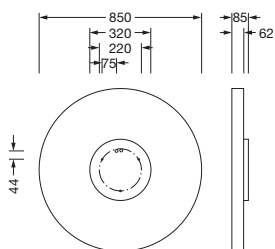

**Order No.:** 51MR38ND0321B | **GTIN (EAN):** 4058352830017

**Product description:** Round21L,Prism,dir/ind,9230lm830,DA2,bk

Round 21 L, wall and ceiling luminaire, primary optical cover: micro prismatic cover, of PMMA, transparent, CAT 2 ( $L \leq 3000 \text{cd/m}^2$ ), light emission: direct/indirect distribution, primary light characteristic: symmetric, installation type: suspended mounting, surface-mounted, LED, rated luminous flux: 9.230lm, luminous efficacy: 111lm/W, light colour: 830, colour temperature: 3000K, with terminal, 5-pole, mains connection: 230V, AC, 50/60Hz, rated input power: 83W, housing, of aluminium, coated, black, diameter: 850mm, height: 62mm, protection rating (complete): IP40, insulation class (complete): insulation class I (protective earthing), certification: CE, impact resistance: IK04, permissible operating ambient temperature:  $-10..+35^\circ\text{C}$ , packaging unit: 1 piece

IP 40  

Lamps:	LED
Wt. (kg):	10.6
GTIN (EAN):	4058352830017

Order No.: 51MR38ND0321B | GTIN (EAN): 4058352830017

Detailed technical description: Round21L,Prism,dir/ind,9230lm830,DA2,bk

#### Dimensions, Weight

- Diameter: 850mm
- Height: 62mm
- Weight: 10.6kg

Order No.: 51MR38ND0321B | GTIN (EAN): 4058352830017

Dimensions: Round21L,Prism,dir/ind,9230lm830,DA2,bk

It is mandatory that the assembly instructions must be observed when planning and installing the electrical installation (to be found at [www.siteco.com](http://www.siteco.com))