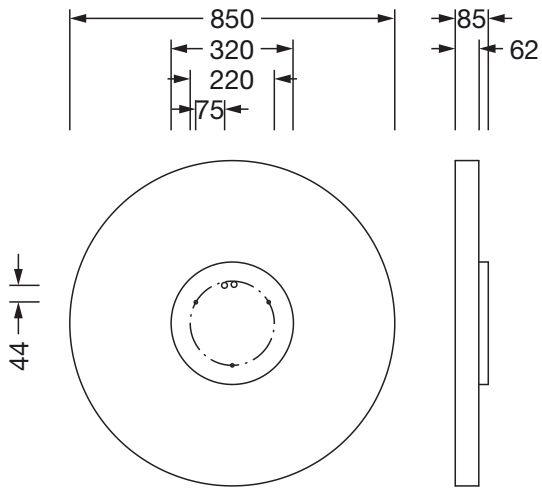

Electrical connection

- Connection: terminal, 5-pole
- Nominal voltage: 230V, 50/60Hz, AC

Dimensions, Weight

- Diameter: 850mm
- Height: 62mm
- Weight: 10.6kg

Order No.: 51MR38ND0321S | GTIN (EAN): 4058352881804

Dimensions: Round21L,Prism,dir/ind,9230lm830,DA2,sr

It is mandatory that the assembly instructions must be observed when planning and installing the electrical installation (to be found at www.siteco.com)