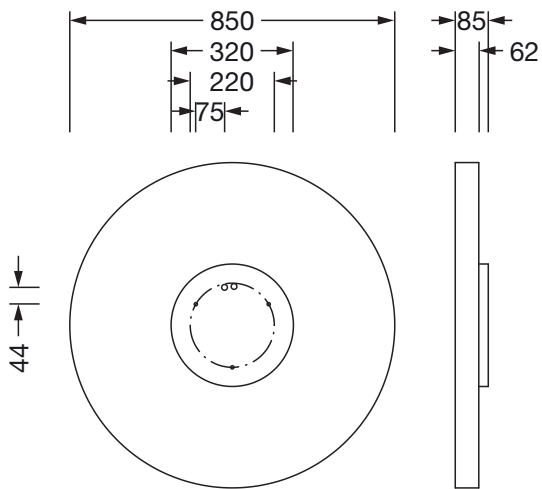

IP 40  

Lamps:	LED
Wt. (kg):	10.6
GTIN (EAN):	4058352881804

Order No.: 51MR38ND0321S | **GTIN (EAN):** 4058352881804

Detailed technical description: Round21L,Prism,dir/ind,11740lm830,DA2,sr

Key data

- Product type: wall and ceiling luminaire
- Product name: Round 21 L
- Order No.: 51MR38ND0321S

Electrical connection

- Connection: terminal, 5-pole
- Nominal voltage: 230V, 50/60Hz, AC

Dimensions, Weight

- Diameter: 850mm
- Height: 62mm
- Weight: 10.6kg

Service life

- Rated service life: 50000h (L80/B20) at AT = 25°C

Order No.: 51MR38ND0321S | GTIN (EAN): 4058352881804

Dimensions: Round21L,Prism,dir/ind,11740lm830,DA2,sr

It is mandatory that the assembly instructions must be observed when planning and installing the electrical installation (to be found at www.siteco.com)