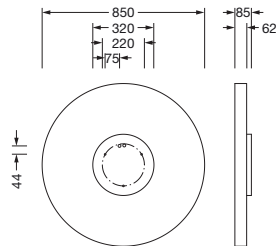

Order No.: 51MR38ND0321S | **GTIN (EAN):** 4058352881804

Product description: Round21L,Prism,dir/ind,11740lm830,DA2,sr

Round 21 L, wall and ceiling luminaire, primary optical cover: micro prismatic cover, of PMMA, transparent, CAT 2 ($L \leq 3000 \text{cd/m}^2$), light emission: direct/indirect distribution, primary light characteristic: symmetric, installation type: suspended mounting, surface-mounted, LED, rated luminous flux: 11.740lm, luminous efficacy: 133lm/W, light colour: 830, colour temperature: 3000K, control gear: DALI 2, with terminal, 5-pole, mains connection: 230V, AC, 50/60Hz, rated input power: 88.2W, housing, of aluminium, coated, silver, diameter: 850mm, height: 62mm, protection rating (complete): IP40, insulation class (complete): insulation class I (protective earthing), certification: CE, impact resistance: IK04, permissible operating ambient temperature: -10..+35°C, packaging unit: 1 piece

IP 40  

Lamps:	LED
Wt. (kg):	10.6
GTIN (EAN):	4058352881804

Order No.: 51MR38ND0321S | **GTIN (EAN):** 4058352881804

Detailed technical description: Round21L,Prism,dir/ind,11740lm830,DA2,sr

Key data

- Product type: wall and ceiling luminaire
- Product name: Round 21 L
- Order No.: 51MR38ND0321S

Lighting technology | Lamps | Control gear

Component 1

Lighting technology:

- Cover: micro prismatic cover, transparent
- Beam angle: 85°
- Symmetry: symmetric
- Light emission: direct/indirect distribution
- UGR viewing direction along longitudinal luminaire axis: ≤ 19
- UGR viewing direction along lateral luminaire axis: ≤ 19

Electrical connection

- Connection: terminal, 5-pole
- Nominal voltage: 230V, 50/60Hz, AC

Dimensions, Weight

- Diameter: 850mm
- Height: 62mm
- Weight: 10.6kg

Service life

- Rated service life: 50000h (L80/B20) at AT = 25°C