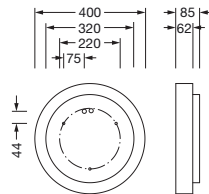

Order No.: 51MR34GD0321W | **GTIN (EAN):** 4058352881484

Product description: Round21S,opal,dir/ind,3420lm830,DA2,wh

Round 21 S, wall and ceiling luminaire, primary optical cover: cover, of PMMA, opal, light emission: direct/indirect distribution, primary light characteristic: symmetric, installation type: suspended mounting, surface-mounted, LED, rated luminous flux: 3.420lm, luminous efficacy: 113lm/W, light colour: 830, colour temperature: 3000K, with terminal, 5-pole, mains connection: 230V, AC, 50/60Hz, rated input power: 30W, housing, of aluminium, coated, white, diameter: 400mm, height: 62mm, protection rating (complete): IP40, insulation class (complete): insulation class I (protective earthing), certification: CE, impact resistance: IK04, permissible operating ambient temperature: -10..+35°C, packaging unit: 1 piece

IP 40  

Lamps:	LED
Wt. (kg):	3.9
GTIN (EAN):	4058352881484

Order No.: 51MR34GD0321W | **GTIN (EAN):** 4058352881484

Detailed technical description: Round21S,opal,dir/ind,3420lm830,DA2,wh

Key data

- Product type: wall and ceiling luminaire
- Product name: Round 21 S
- Order No.: 51MR34GD0321W

Electrical connection

- Connection: terminal, 5-pole
- Nominal voltage: 230V, 50/60Hz, AC

Dimensions, Weight

- Diameter: 400mm
- Height: 62mm
- Weight: 3.9kg

Order No.: 51MR34GD0321W | GTIN (EAN): 4058352881484

Dimensions: Round21S,opal,dir/ind,3420lm830,DA2,wh