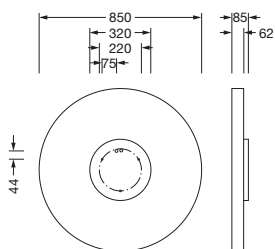

**Order No.:** 51MR38FD0421S | **GTIN (EAN):** 4058352881798

**Product description:** Round21L,opal,dir,13080lm840,DA2,sr

Round 21 L, wall and ceiling luminaire, primary optical cover: cover, of PMMA, opal, light emission: direct distribution, primary light characteristic: symmetric, installation type: suspended mounting, surface-mounted, LED, rated luminous flux: 13.080lm, luminous efficacy: 133lm/W, light colour: 840, colour temperature: 4000K, with terminal, 5-pole, mains connection: 230V, AC, 50/60Hz, rated input power: 98W, housing, of aluminium, coated, silver, diameter: 850mm, height: 62mm, protection rating (complete): IP40, insulation class (complete): insulation class I (protective earthing), certification: CE, impact resistance: IK04, permissible operating ambient temperature: -10..+35°C, packaging unit: 1 piece

IP 40  

Lamps:	LED
Wt. (kg):	9.8
GTIN (EAN):	4058352881798

Order No.: 51MR38FD0421S | GTIN (EAN): 4058352881798

Detailed technical description: Round21L,opal,dir,13080lm840,DA2,sr

#### Dimensions, Weight

- Diameter: 850mm
- Height: 62mm
- Weight: 9.8kg

Order No.: 51MR38FD0421S | GTIN (EAN): 4058352881798

Dimensions: Round21L,opal,dir,13080lm840,DA2,sr