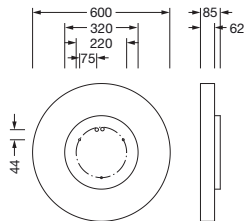

Order No.: 51MR36FM8321B | **GTIN (EAN):** 4058352829899

Product description: Round21M,opal,dir,7700lm830,ML,bk

Round 21 M, wall and ceiling luminaire, primary optical cover: cover, of PMMA, opal, light emission: direct distribution, primary light characteristic: symmetric, installation type: surface-mounted, suspended mounting, LED, rated luminous flux: 7.700lm, luminous efficacy: 127lm/W, light colour: 830, colour temperature: 3000K, with terminal, 3-pole, mains connection: 230V, AC, 50/60Hz, rated input power: 61W, housing, of aluminium, coated, black, diameter: 600mm, height: 62mm, protection rating (complete): IP40, insulation class (complete): insulation class I (protective earthing), certification: CE, impact resistance: IK04, permissible operating ambient temperature: -10..+35°C, packaging unit: 1 piece

IP 40  

Lamps:	LED
Wt. (kg):	5.3
GTIN (EAN):	4058352829899

Order No.: 51MR36FM8321B | GTIN (EAN): 4058352829899

Detailed technical description: Round21M,opal,dir,7700lm830,ML,bk

Key data

- Product type: wall and ceiling luminaire
- Product name: Round 21 M
- Order No.: 51MR36FM8321B

Electrical connection

- Connection: terminal, 3-pole
- Nominal voltage: 230V, 50/60Hz, AC

Dimensions, Weight

- Diameter: 600mm
- Height: 62mm
- Weight: 5.3kg

Order No.: 51MR36FM8321B | GTIN (EAN): 4058352829899

Dimensions: Round21M,opal,dir,7700lm830,ML,bk