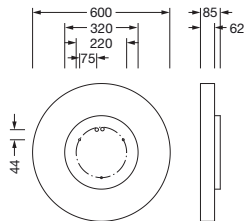

**Order No.:** 51MR36FD0321S | **GTIN (EAN):** 4058352881552

**Product description:** Round21M,opal,dir,6790lm830,DA2,sr

Round 21 M, wall and ceiling luminaire, primary optical cover: cover, of PMMA, opal, light emission: direct distribution, primary light characteristic: symmetric, installation type: suspended mounting, surface-mounted, LED, rated luminous flux: 6.790lm, luminous efficacy: 124lm/W, light colour: 830, colour temperature: 3000K, with terminal, 5-pole, mains connection: 230V, AC, 50/60Hz, rated input power: 55W, housing, of aluminium, coated, silver, diameter: 600mm, height: 62mm, protection rating (complete): IP40, insulation class (complete): insulation class I (protective earthing), certification: CE, impact resistance: IK04, permissible operating ambient temperature: -10..+35°C, packaging unit: 1 piece

IP 40  

Lamps:	LED
Wt. (kg):	5.3
GTIN (EAN):	4058352881552

It is mandatory that the assembly instructions must be observed when planning and installing the electrical installation (to be found at [www.siteco.com](http://www.siteco.com))

#### Dimensions, Weight

- Diameter: 600mm
- Height: 62mm
- Weight: 5.3kg

Order No.: 51MR36FD0321S | GTIN (EAN): 4058352881552

Dimensions: Round21M,opal,dir,6790lm830,DA2,sr