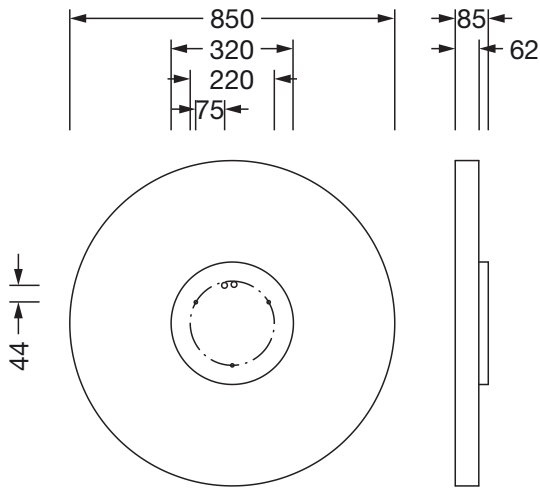

#### Mounting

- Mounting method, mounting location: suspended mounting, surface-mounted, to the ceiling, to the wall
- Arrangement: single arrangement

#### Electrical connection

- Connection: terminal, 5-pole
- Nominal voltage: 230V, 50/60Hz, AC

#### Dimensions, Weight

- Diameter: 850mm
- Height: 62mm
- Weight: 9.8kg

Order No.: 51MR38FD0321S | GTIN (EAN): 4058352881781

Dimensions: Round21L,opal,dir,12490lm830,DA2,sr

It is mandatory that the assembly instructions must be observed when planning and installing the electrical installation (to be found at [www.siteco.com](http://www.siteco.com))