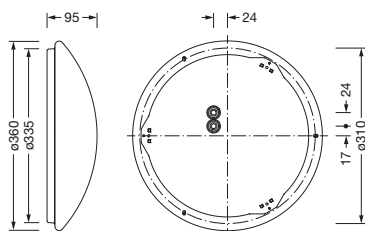

It is mandatory that the assembly instructions must be observed when planning and installing the electrical installation (to be found at www.siteco.com)

Tolerances related to thermal, electrical and photometric data according to IEC 62722

Issued 26.01.2024 - Modifications and errors subject to change - Ensure that you always use the latest version -