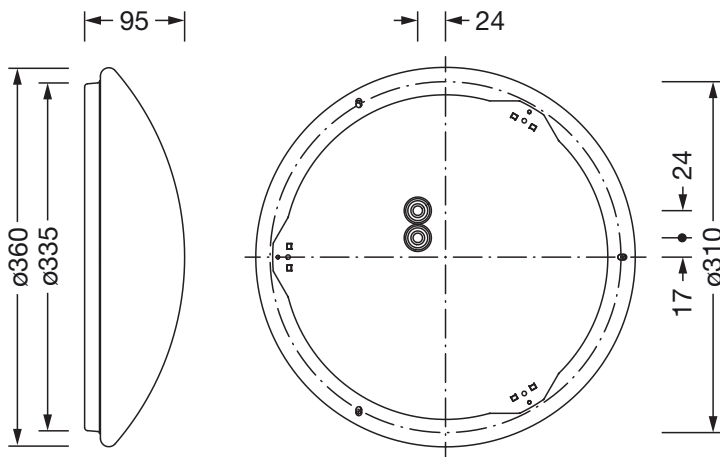

Detailed technical description: Round31B,2500lm840,DA2,Ø360

Key data

- Product type: wall and ceiling luminaire
- Product name: Round 31 B
- Order No.: 5PJA132001A

Dimensions, Weight

- Diameter: 360mm
- Height: 95mm
- Weight: 1.3kg

Material, Colour

- luminaire housing: steel, white, round
- Colour specification: white
- Cover: enclosure of PMMA

Mounting

- Mounting method, mounting location: surface-mounted, to the ceiling, to the wall
- Arrangement: single arrangement

Electrical connection

- Connection: terminal, 3+2-pole, max. 2.5mm²
- Nominal voltage: 230V, 50/60Hz, AC

Order No.: 5PJA132001A | GTIN (EAN): 4058352955154

Dimensions: Round31B,2500lm840,DA2,Ø360

It is mandatory that the assembly instructions must be observed when planning and installing the electrical installation (to be found at www.siteco.com)