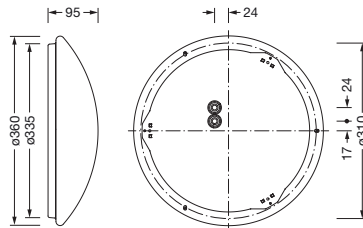

It is mandatory that the assembly instructions must be observed when planning and installing the electrical installation (to be found at www.siteco.com)

Tolerances related to thermal, electrical and photometric data according to IEC 62722

Issued 26.01.2024 - Modifications and errors subject to change - Ensure that you always use the latest version -