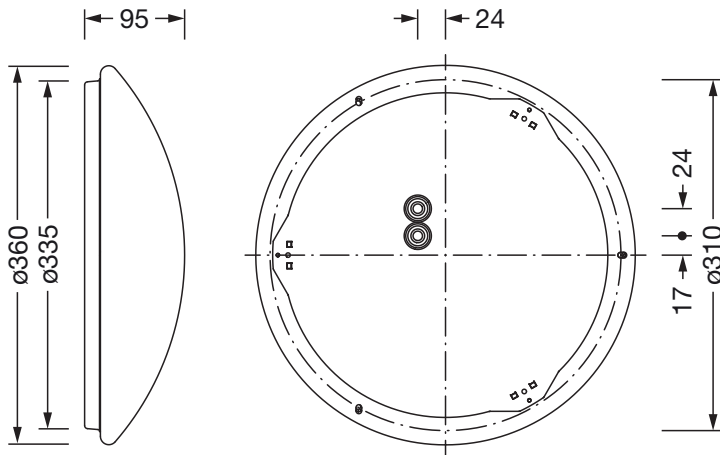

Detailed technical description: Round31B,2700lm840,0/1,Ø360

Key data

- Product type: wall and ceiling luminaire
- Product name: Round 31 B
- Order No.: 5PJA130001A

Dimensions, Weight

- Diameter: 360mm
- Height: 95mm
- Weight: 1.3kg

Material, Colour

- luminaire housing: steel, white, round
- Colour specification: white
- Cover: enclosure of PMMA

Mounting

- Mounting method, mounting location: surface-mounted, to the ceiling, to the wall
- Arrangement: single arrangement

Electrical connection

- Connection: terminal, 3-pole, max. 2.5mm²
- Nominal voltage: 230V, 50/60Hz, AC

Order No.: 5PJA130001A | GTIN (EAN): 4058352955147

Dimensions: Round31B,2700lm840,0/1,Ø360

It is mandatory that the assembly instructions must be observed when planning and installing the electrical installation (to be found at www.siteco.com)