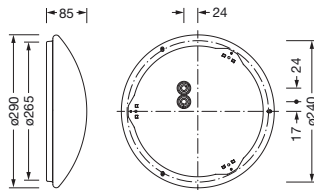

It is mandatory that the assembly instructions must be observed when planning and installing the electrical installation (to be found at www.siteco.com)

Tolerances related to thermal, electrical and photometric data according to IEC 62722

Issued 26.01.2024 - Modifications and errors subject to change - Ensure that you always use the latest version -