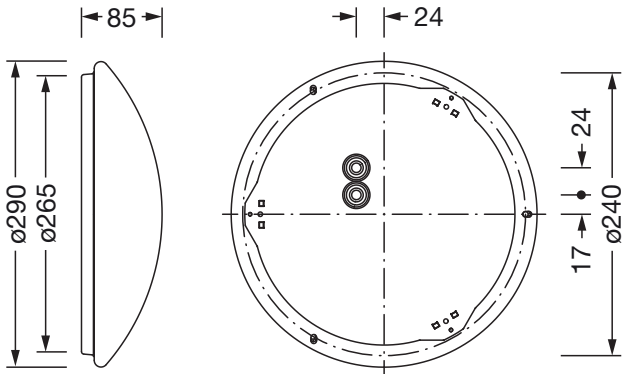

#### Dimensions, Weight

- Diameter: 290mm
- Height: 85mm
- Weight: 0.8kg

#### Mounting

- Mounting method, mounting location: surface-mounted, to the ceiling, to the wall
- Arrangement: single arrangement

#### Electrical connection

- Connection: terminal, 3-pole, max. 2.5mm<sup>2</sup>
- Nominal voltage: 230V, 50/60Hz, AC

Order No.: 5PJA030001A | GTIN (EAN): 4058352955109

Dimensions: Round31B,1900lm840,0/1,Ø290