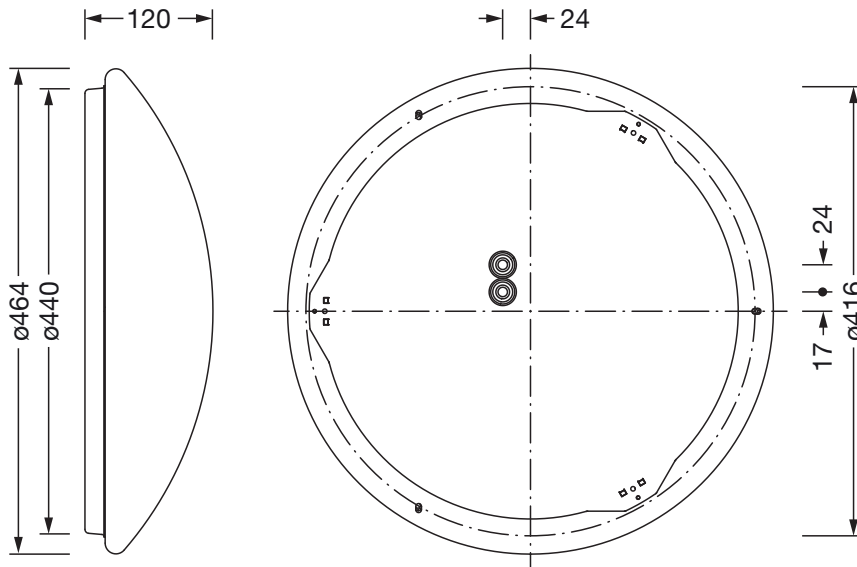

Electrical connection

- Connection: terminal, 3+2-pole, max. 2.5mm²
- Nominal voltage: 230V, 50/60Hz, AC

Dimensions, Weight

- Diameter: 464mm
- Height: 120mm
- Weight: 1.7kg

Service life

- Rated service life: 50000h (L80/B10) at AT = 25°C

Order No.: 5PJA232001A | GTIN (EAN): 4058352955192

Dimensions: Round31B,4900lm840,DA2ML,Ø464

It is mandatory that the assembly instructions must be observed when planning and installing the electrical installation (to be found at www.siteco.com)