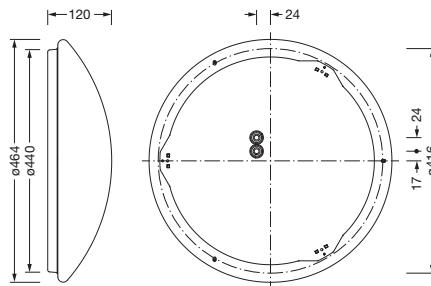

It is mandatory that the assembly instructions must be observed when planning and installing the electrical installation (to be found at www.siteco.com)

Tolerances related to thermal, electrical and photometric data according to IEC 62722

Issued 26.01.2024 - Modifications and errors subject to change - Ensure that you always use the latest version -