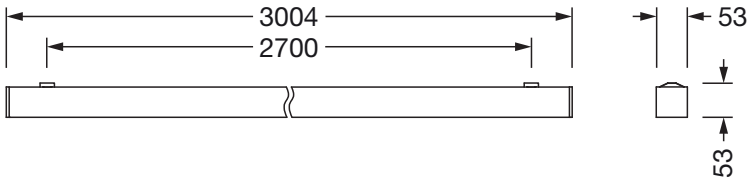

Material, Colour

- luminaire housing: aluminium, jet black (RAL 9005)
- Colour specification: jet black (RAL 9005)

Mounting

- Mounting method, mounting location: surface-mounted, to the ceiling
- Arrangement: single arrangement

Electrical connection

- Connection: terminal, 3+2-pole, max. 2.5mm²
- Nominal voltage: 220..240V, 50/60Hz, AC

Dimensions, Weight

- Length: 3004mm
- Width: 53mm
- Height: 53mm
- Weight: 5.5kg

Service life

- Rated service life: 50000h (L85/B50) at AT = 25°C

Order No.: 51MX21DC3ABB | **GTIN (EAN):** 4058352899960

Dimensions: Sil21,ELD-Lbk,10800lm830,DA2,L3004,bk

It is mandatory that the assembly instructions must be observed when planning and installing the electrical installation (to be found at www.siteco.com)