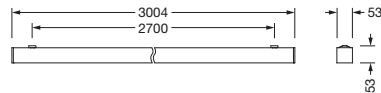

Order No.: 51MX21DC3ABB | **GTIN (EAN):** 4058352899960

Product description: Sil21,ELD-Lbk,10800lm830,DA2,L3004,bk

Silica® 21, office luminaire, primary light control with darklight reflector, of PMMA, black, CAT 2 ($L \leq 3000 \text{cd/m}^2$), light emission: direct distribution, primary light characteristic: symmetric, installation type: surface-mounted, LED, rated luminous flux: 10.800lm, luminous efficacy: 156lm/W, light colour: 830, colour temperature: 3000K, with terminal, 3+2-pole, max. 2.5mm², mains connection: 220..240V, AC, 50/60Hz, luminaire housing, of aluminium, jet black (RAL 9005), length: 3.004mm, width: 53mm, height: 53mm, protection rating (complete): IP20, insulation class (complete): insulation class I (protective earthing), certification: CE, permissible operating ambient temperature: 0..+35°C, standard: EN 50419, packaging unit: 1 piece

IP 20

Lamps:	LED
Wt. (kg):	5.5
GTIN (EAN):	4058352899960