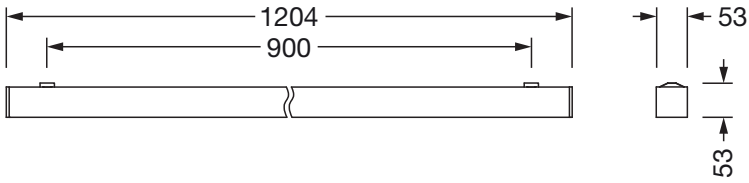

Electrical connection

- Connection: terminal, 3+2-pole, max. 2.5mm²
- Nominal voltage: 220..240V, 50/60Hz, AC

Dimensions, Weight

- Length: 1204mm
- Width: 53mm
- Height: 53mm
- Weight: 3.0kg

Service life

- Rated service life: 70000h (L80/B50) at AT = 25°C, 50000h (L85/B50) at AT = 25°C

Order No.: 51MX23DA34SB | GTIN (EAN): 4058352898888

Dimensions: Sil21,ELD-P,3280lm830,DA2,L1204,sr,surf

It is mandatory that the assembly instructions must be observed when planning and installing the electrical installation (to be found at www.siteco.com)