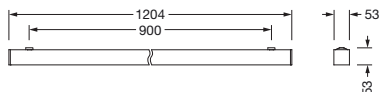

Order No.: 51MX23DA44WB | **GTIN (EAN):** 4058352884409

Product description: Sil21,ELD-P,3280lm840,DA2,L1204,wh,surf

Silica® 21, office luminaire, primary optical cover: prismatic diffuser, of PMMA, CAT 2 ($L \leq 3000 \text{cd/m}^2$), light emission: direct distribution, primary light characteristic: symmetric, installation type: surface-mounted, LED, rated luminous flux: 3.280lm, luminous efficacy: 146lm/W, light colour: 840, colour temperature: 4000K, with terminal, 3+2-pole, max. 2.5mm², mains connection: 220..240V, AC, 50/60Hz, rated input power: 22.4W, luminaire housing, of aluminium, traffic white (RAL 9016), length: 1.204mm, width: 53mm, height: 53mm, protection rating (complete): IP20, insulation class (complete): insulation class I (protective earthing), certification: CE, permissible operating ambient temperature: 0..+35°C, standard: EN 50419, packaging unit: 1 piece

IP 20

Lamps:	LED
Wt. (kg):	2.0
GTIN (EAN):	4058352884409