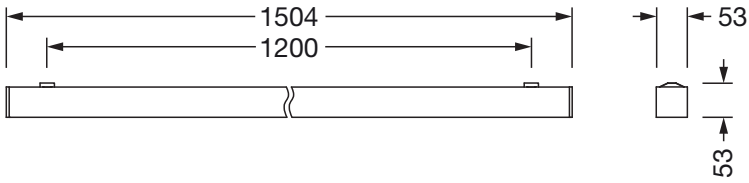

Electrical connection

- Connection: terminal, 3+2-pole, max. 2.5mm²
- Nominal voltage: 220..240V, 50/60Hz, AC

Dimensions, Weight

- Length: 1504mm
- Width: 53mm
- Height: 53mm
- Weight: 3.5kg

Service life

- Rated service life: 70000h (L80/B50) at AT = 25°C, 50000h (L85/B50) at AT = 25°C

Order No.: 51MX23DB45BB | GTIN (EAN): 4058352905173

Dimensions: Sil21,ELD-P,4100lm840,DA2,L1504,bk,surf

It is mandatory that the assembly instructions must be observed when planning and installing the electrical installation (to be found at www.siteco.com)