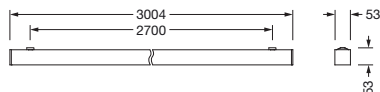

Order No.: 51MX23DC3AWB | **GTIN (EAN):** 4058352905272

Product description: Sil21,ELD-P,8200lm830,DA2,L3004,wh,surf

Silica® 21, office luminaire, primary optical cover: prismatic diffuser, of PMMA, CAT 2 ($L \leq 3000 \text{cd/m}^2$), light emission: direct distribution, primary light characteristic: symmetric, installation type: surface-mounted, LED, rated luminous flux: 8.200lm, luminous efficacy: 132lm/W, light colour: 830, colour temperature: 3000K, with terminal, 3+2-pole, max. 2.5mm², mains connection: 220..240V, AC, 50/60Hz, rated input power: 62.2W, luminaire housing, of aluminium, traffic white (RAL 9016), length: 3.004mm, width: 53mm, height: 53mm, protection rating (complete): IP20, insulation class (complete): insulation class I (protective earthing), certification: CE, permissible operating ambient temperature: 0..+35°C, standard: EN 50419, packaging unit: 1 piece

IP 20

Lamps:	LED
Wt. (kg):	5.5
GTIN (EAN):	4058352905272